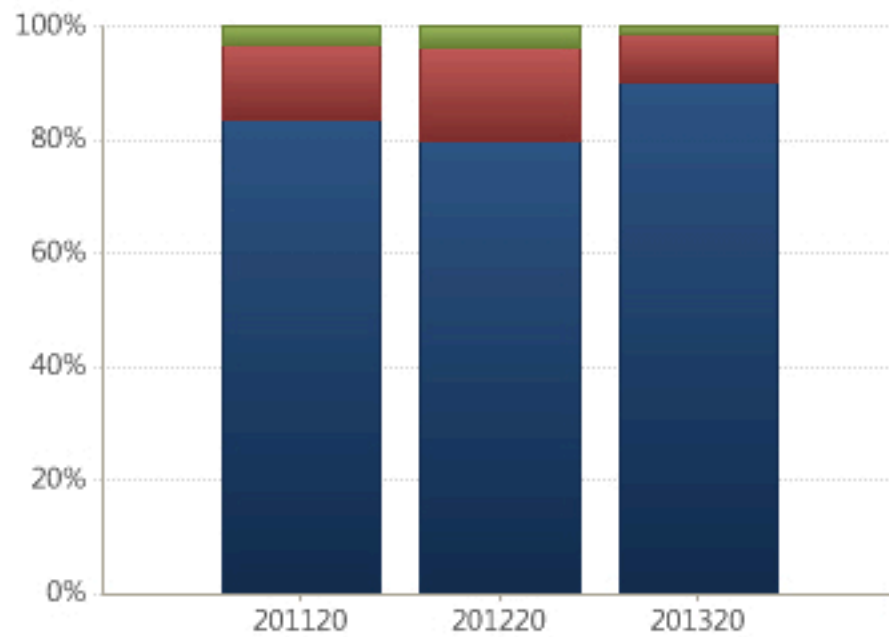

UG Exit Survey > UG Exit C.1

Provost Data Web Site

[UG Exit C.1](#) | [UG Exit C.2](#) | [UG Exit C.3](#) | [UG Exit C.5](#)

Site Contents

Content Editor [2]

Content Editor [1]

Question C.1

Colleges

Depts

Dept by Year

College / WWU Most Recent Year

Dept Percent

QUESTIONS CHOICE DISPLAY	201120	201220	201320
Attend Western	83%	80%	90%
Attend a different u...	13%	17%	8%
Not pursue a bachelo...	3%	4%	2%

College Percent