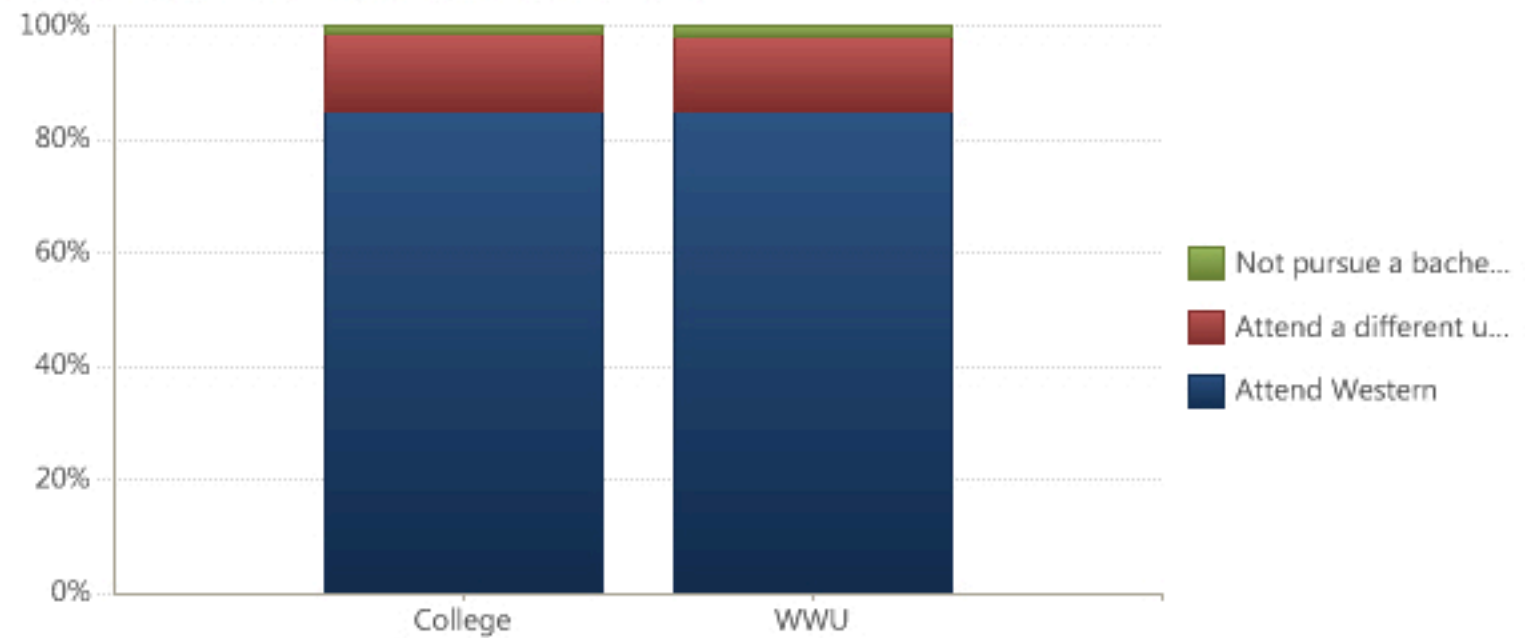

UG Exit Survey > UG Exit C.1

Provost Data Web Site

[UG Exit C.1](#) | [UG Exit C.2](#) | [UG Exit C.3](#) | [UG Exit C.5](#)

Site Contents

Content Editor [2]

Content Editor [1]

Question C.1

Colleges

Depts

Dept by Year

College / WWU Most Recent Year

Dept Percent

QUESTIONS CHOICE DISPLAY	201120	201220	201320
Attend Western	83%	80%	90%
Attend a different u...	13%	17%	8%
Not pursue a bachelo...	3%	4%	2%

College Percent