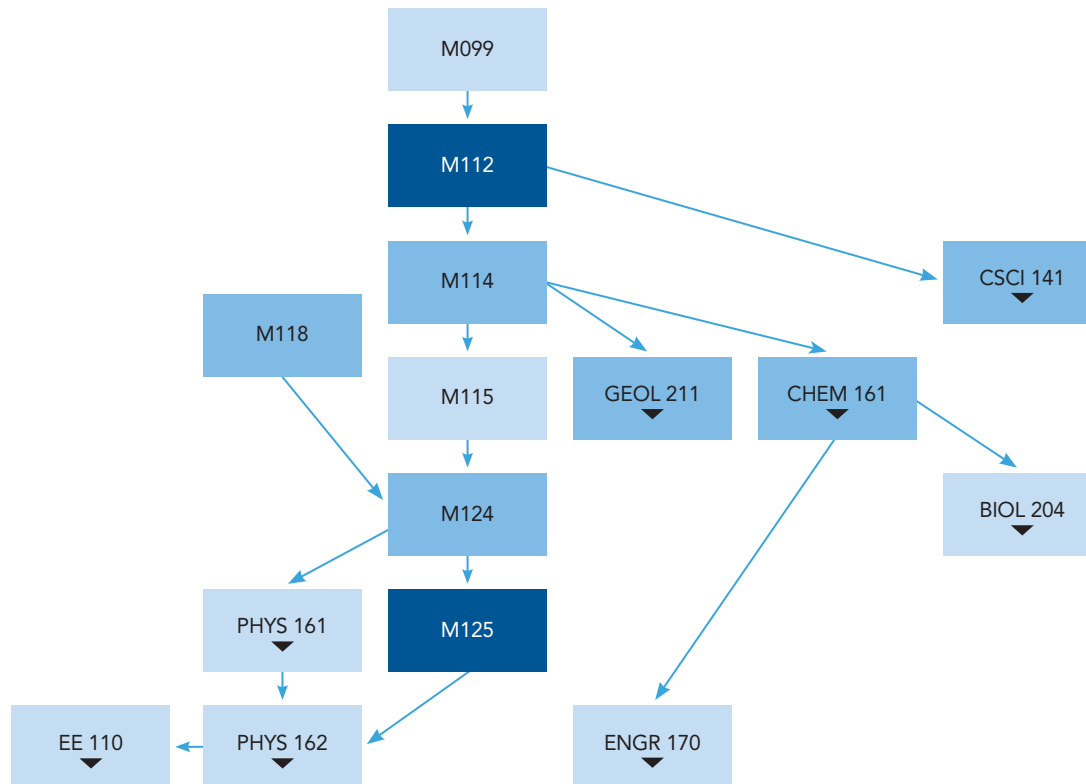

2018-19 WWU MATH AS PREREQUISITE FOR SCIENCE & ENGINEERING MAJORS

KEY

▼
First class in a sequence.
Check the Programs of Study in
the Catalog for full sequence.

Access with suitable
MPA Score or
Transfer Credit