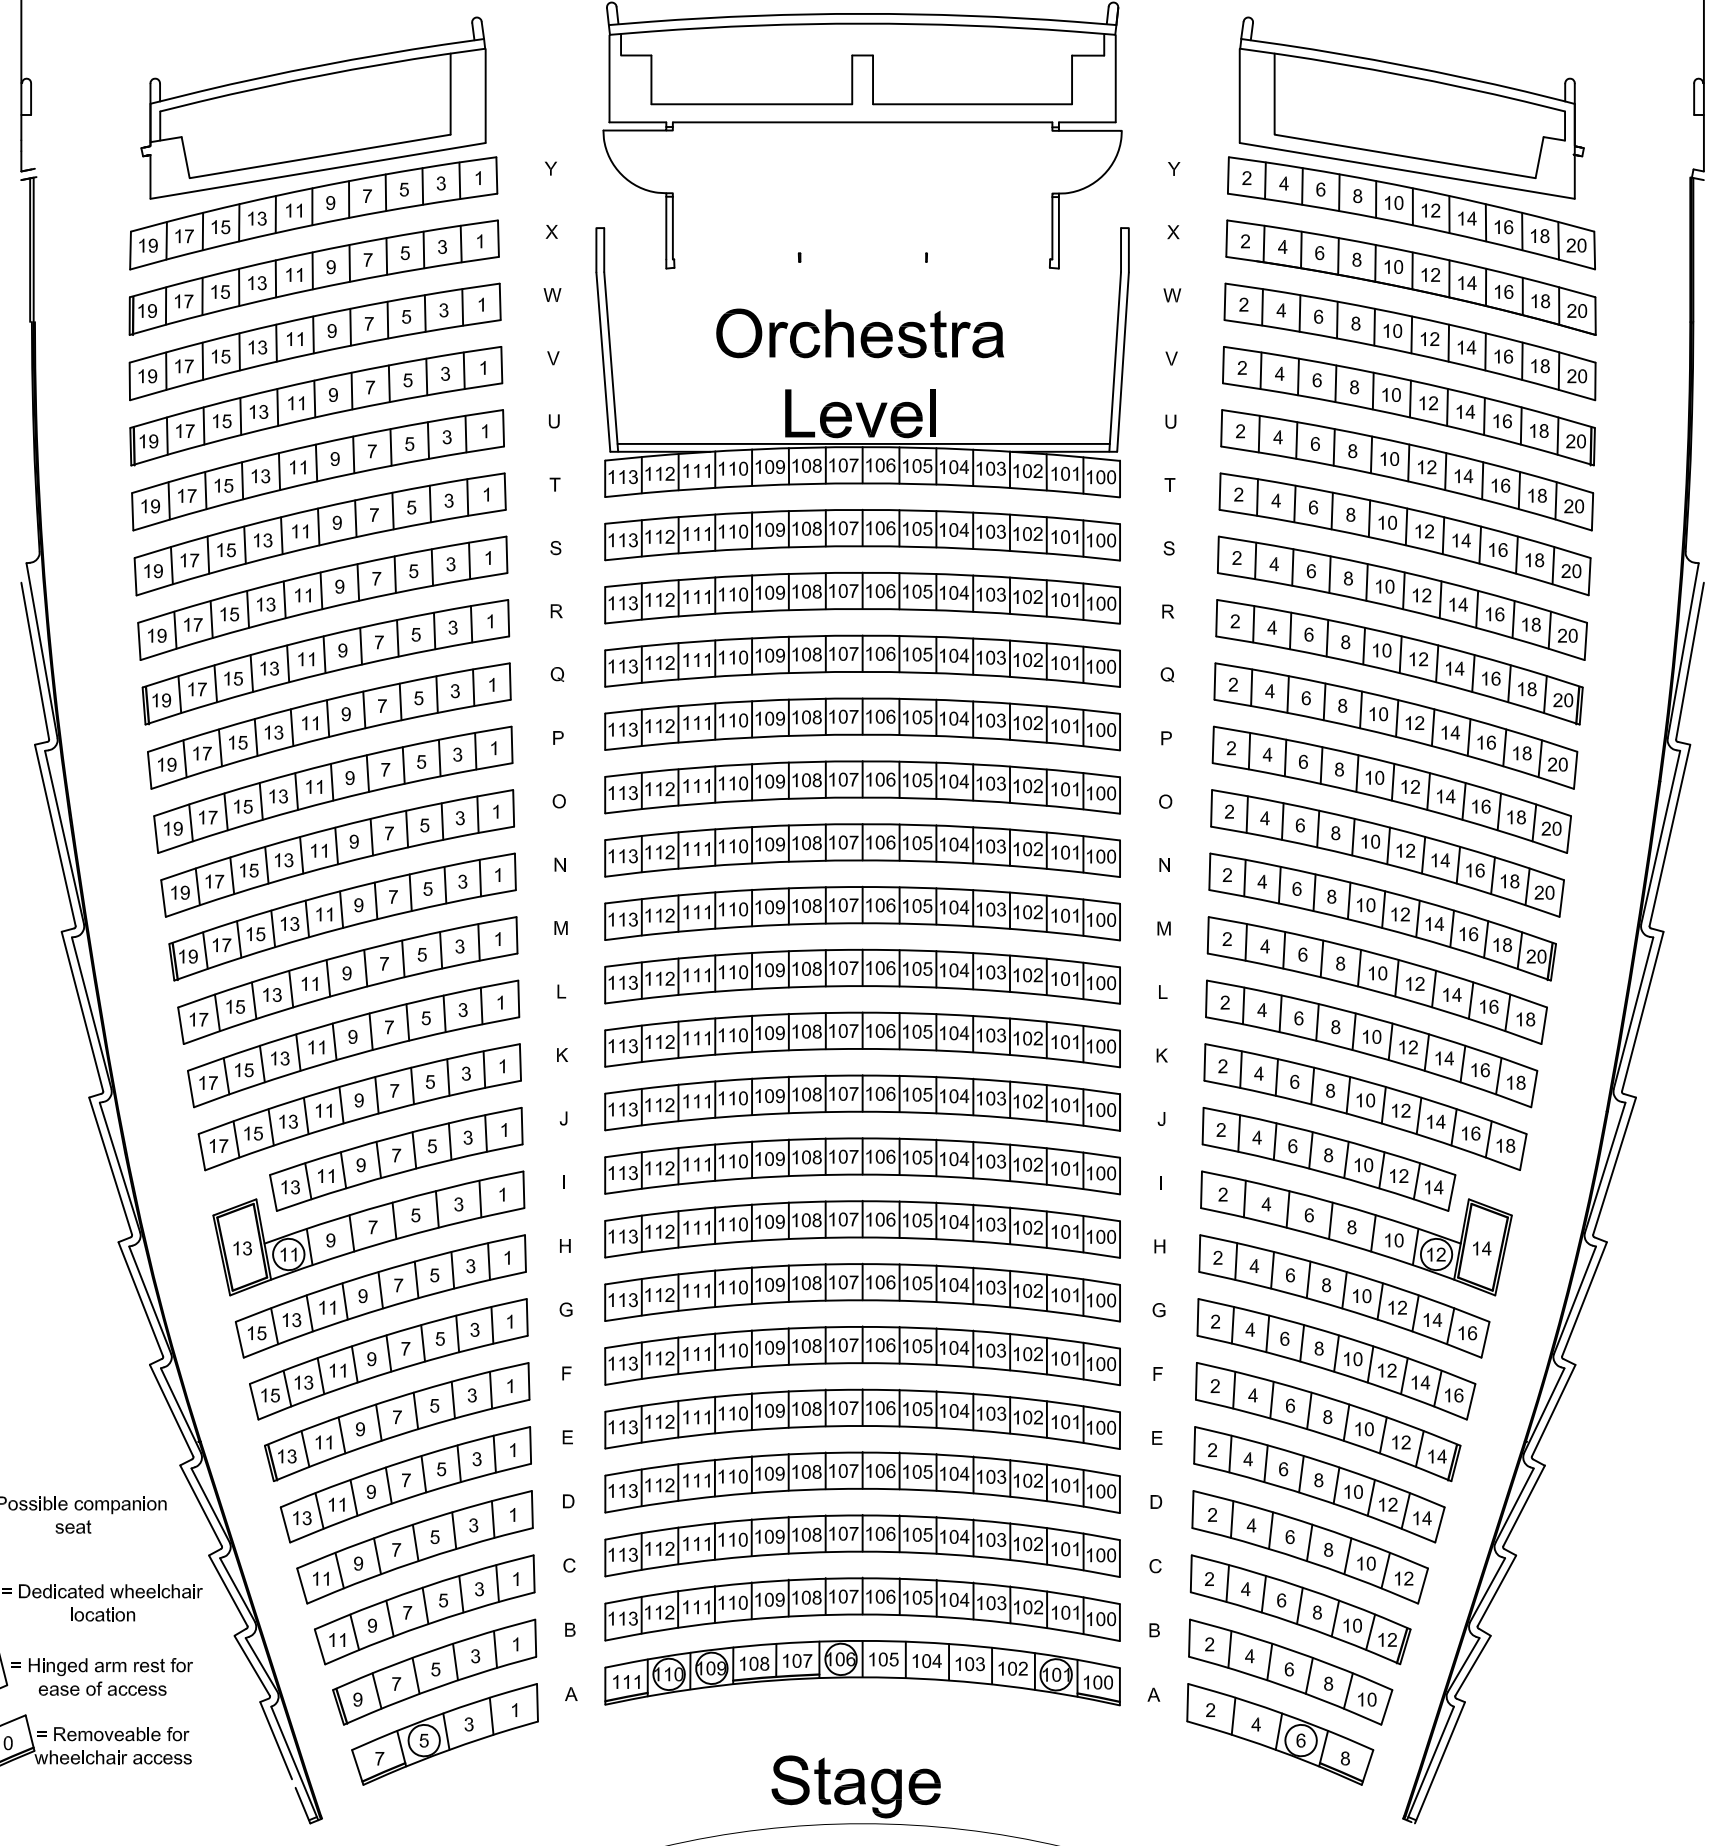

Balcony

WESTERN Washington University
 
 College of Fine and Performing Arts
Performing Arts Center
Mainstage Auditorium

Stage

-  = Possible companion seat
-  = Dedicated wheelchair location
-  = Hinged arm rest for ease of access
-  = Removeable for wheelchair access