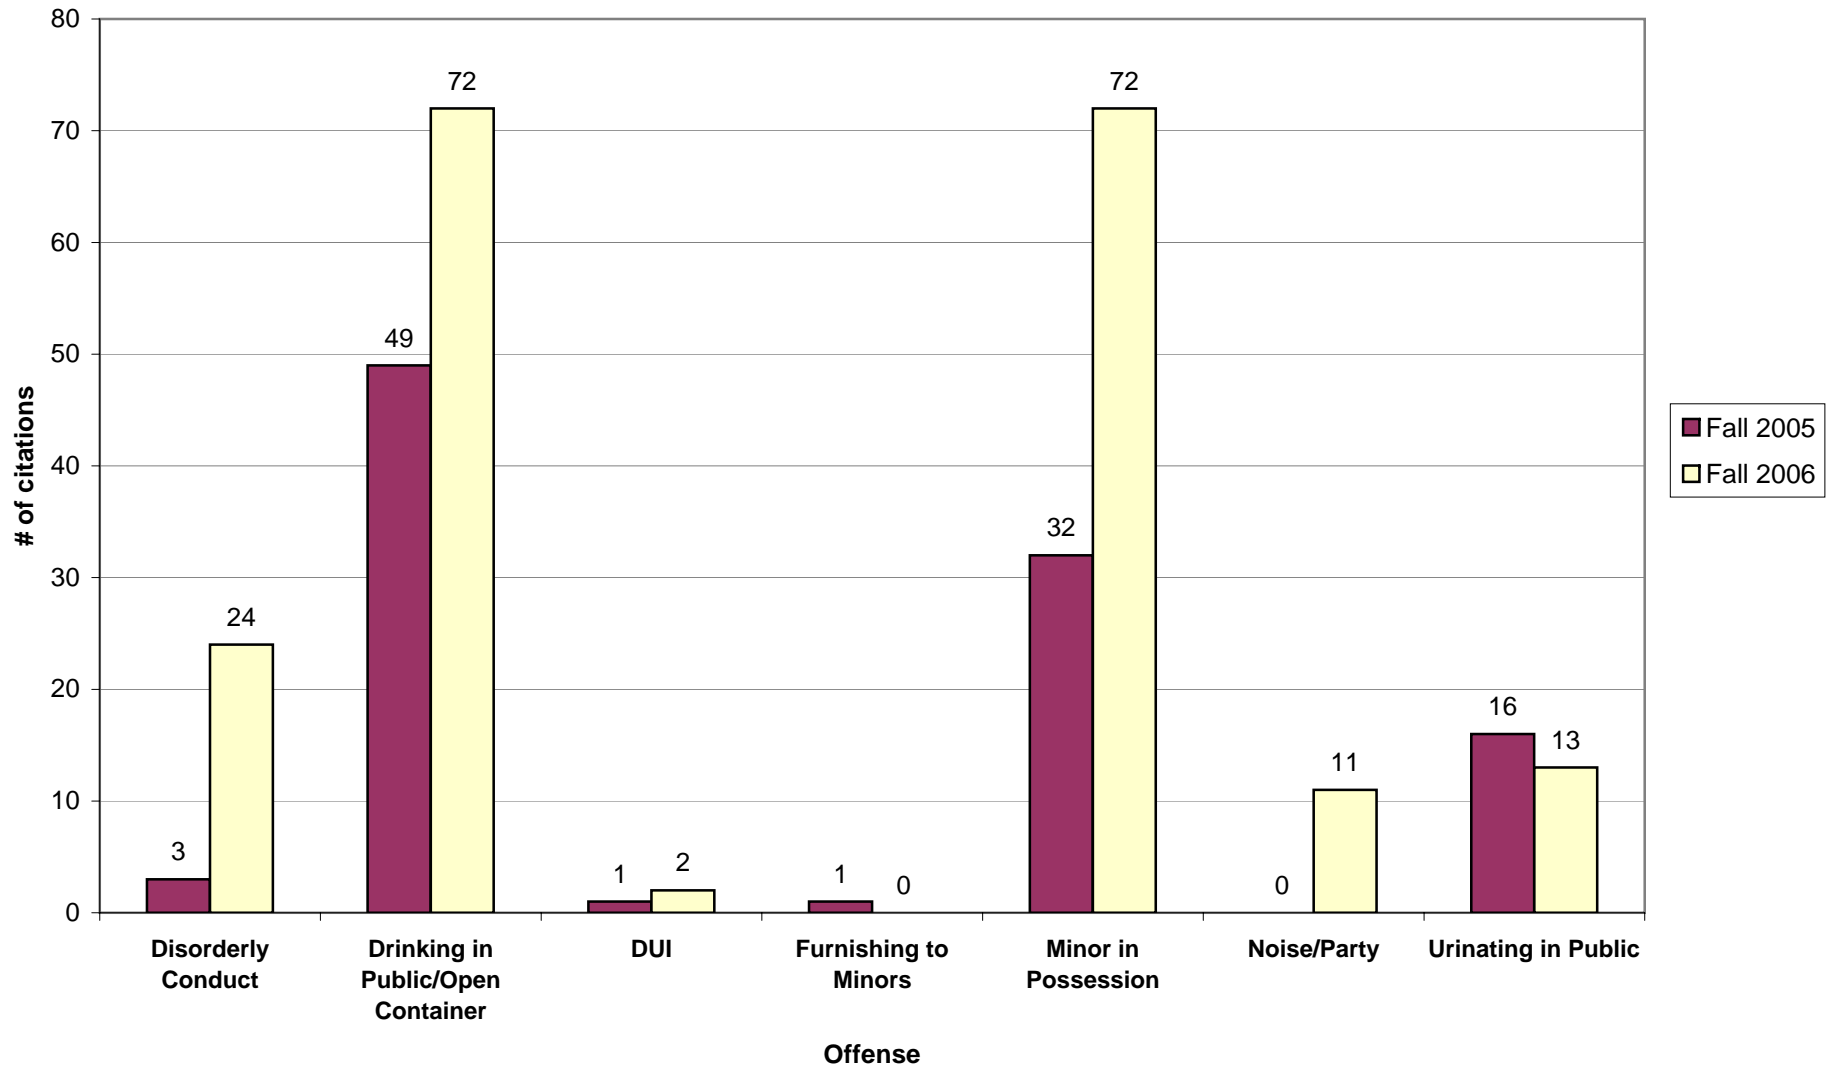

Alcohol Cases by Neighborhood

(Loud Party, Disorderly Conduct, Noise Ordinance)
Fall 2004, 2005 and 2006

Fall 2004 total cases: 369
 Fall 2005 total cases: 306
 Fall 2006 total cases: 283

Alcohol Cases (Disorderly Conduct, Loud Party, and Noise Ordinance) Fall 2004, 2005 and 2006

2004
Total Cases: 369

2005
Total Cases: 306

2006
Total Cases: 283

"Loud Party" Cases by Neighborhood

Fall 2004, 2005 and 2006

Fall 2004 total "Loud Party" cases = 89
 Fall 2005 total "Loud Party" cases = 91
 Fall 2006 total "Loud Party" cases = 42

Alcohol Related Citations

Fall 2004, 2005 and 2006

Fall 2004 total citations: 1390
 Fall 2005 total citations: 1448
 Fall 2006 total citations: 1360

Party Patrol Citations by Offense

Fall 2004, 2005 and 2006

Fall 2004 total citations: 190
Fall 2005 total citations: 120
Fall 2006 total citations: 76

Fall 2004 Party Patrol nights: 6
Fall 2005 Party Patrol nights: 6
Fall 2006 Party Patrol nights: 5

Liquor Law Emphasis Citations by Offense Fall 2005 and 2006