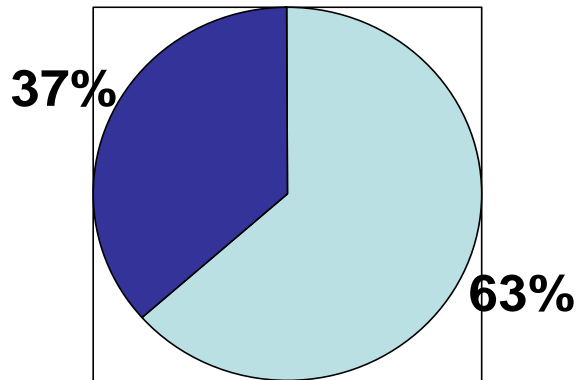

Alcohol Cases by Neighborhood

(Loud Party, Disorderly Conduct, Noise Ordinance)
Fall 2004, 2005 and 2006

Fall 2004 total cases: 369
 Fall 2005 total cases: 306
 Fall 2006 total cases: 283

Alcohol Cases (Disorderly Conduct, Loud Party, and Noise Ordinance) Fall 2004, 2005 and 2006

2004
Total Cases: 369

2005
Total Cases: 306

2006
Total Cases: 283

"Loud Party" Cases by Neighborhood

Fall 2004, 2005 and 2006

Fall 2004 total "Loud Party" cases = 89
 Fall 2005 total "Loud Party" cases = 91
 Fall 2006 total "Loud Party" cases = 42