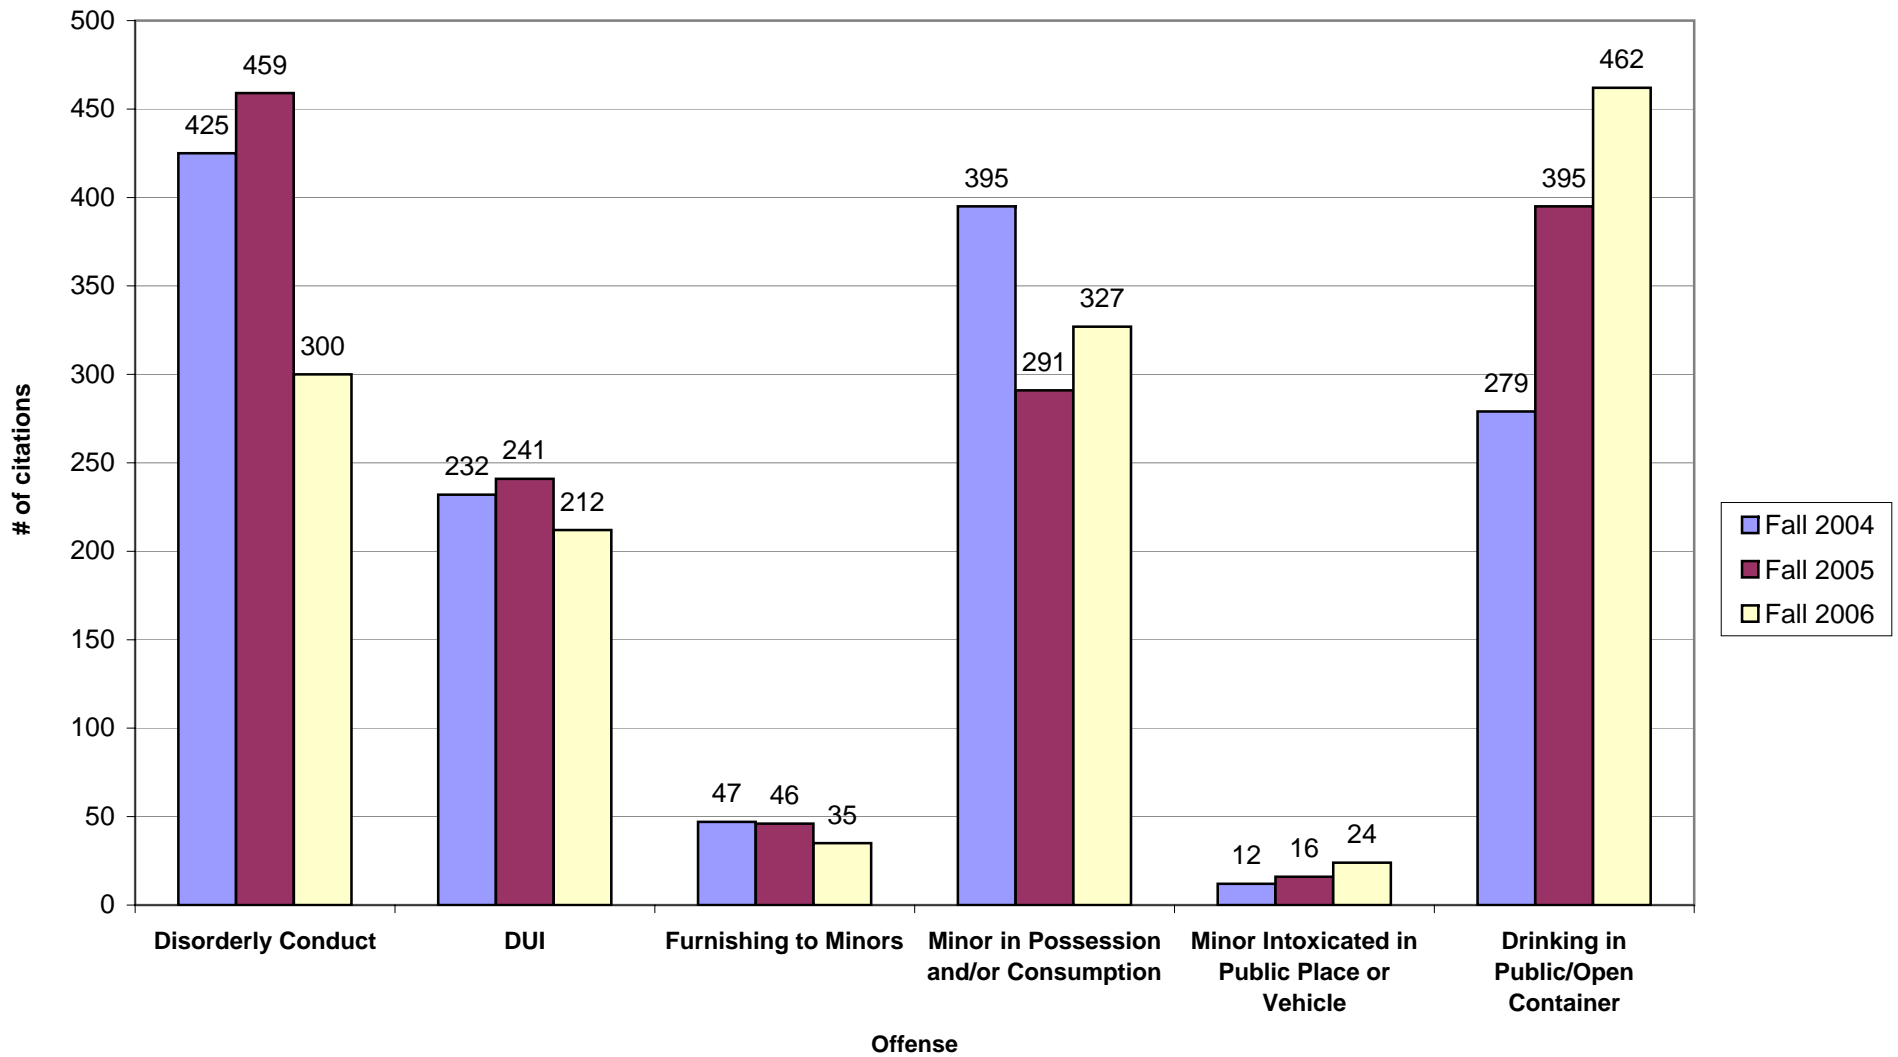

Alcohol Cases by Neighborhood

(Loud Party, Disorderly Conduct, Noise Ordinance)
Fall 2004, 2005 and 2006

Fall 2004 total cases: 369
 Fall 2005 total cases: 306
 Fall 2006 total cases: 283

Alcohol Cases (Disorderly Conduct, Loud Party, and Noise Ordinance) Fall 2004, 2005 and 2006

2004
Total Cases: 369

2005
Total Cases: 306

2006
Total Cases: 283

"Loud Party" Cases by Neighborhood

Fall 2004, 2005 and 2006

Fall 2004 total "Loud Party" cases = 89
 Fall 2005 total "Loud Party" cases = 91
 Fall 2006 total "Loud Party" cases = 42

Alcohol Related Citations

Fall 2004, 2005 and 2006

Fall 2004 total citations: 1390
 Fall 2005 total citations: 1448
 Fall 2006 total citations: 1360

Party Patrol Citations by Offense

Fall 2004, 2005 and 2006

Fall 2004 total citations: 190
Fall 2005 total citations: 120
Fall 2006 total citations: 76

Fall 2004 Party Patrol nights: 6
Fall 2005 Party Patrol nights: 6
Fall 2006 Party Patrol nights: 5

Liquor Law Emphasis Citations by Offense Fall 2005 and 2006