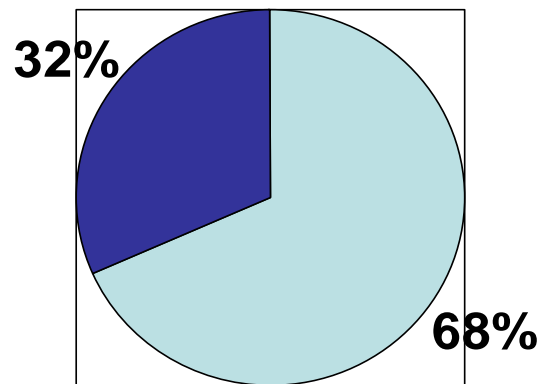

Alcohol Cases by Neighborhood

(Loud Party, Disorderly Conduct, Noise Ordinance)
Fall 2004, 2005 and 2006

Fall 2004 total cases: 369
 Fall 2005 total cases: 306
 Fall 2006 total cases: 283

Alcohol Cases (Disorderly Conduct, Loud Party, and Noise Ordinance) Fall 2004, 2005 and 2006

2004
Total Cases: 369

2005
Total Cases: 306

2006
Total Cases: 283

"Loud Party" Cases by Neighborhood

Fall 2004, 2005 and 2006

Fall 2004 total "Loud Party" cases = 89
 Fall 2005 total "Loud Party" cases = 91
 Fall 2006 total "Loud Party" cases = 42