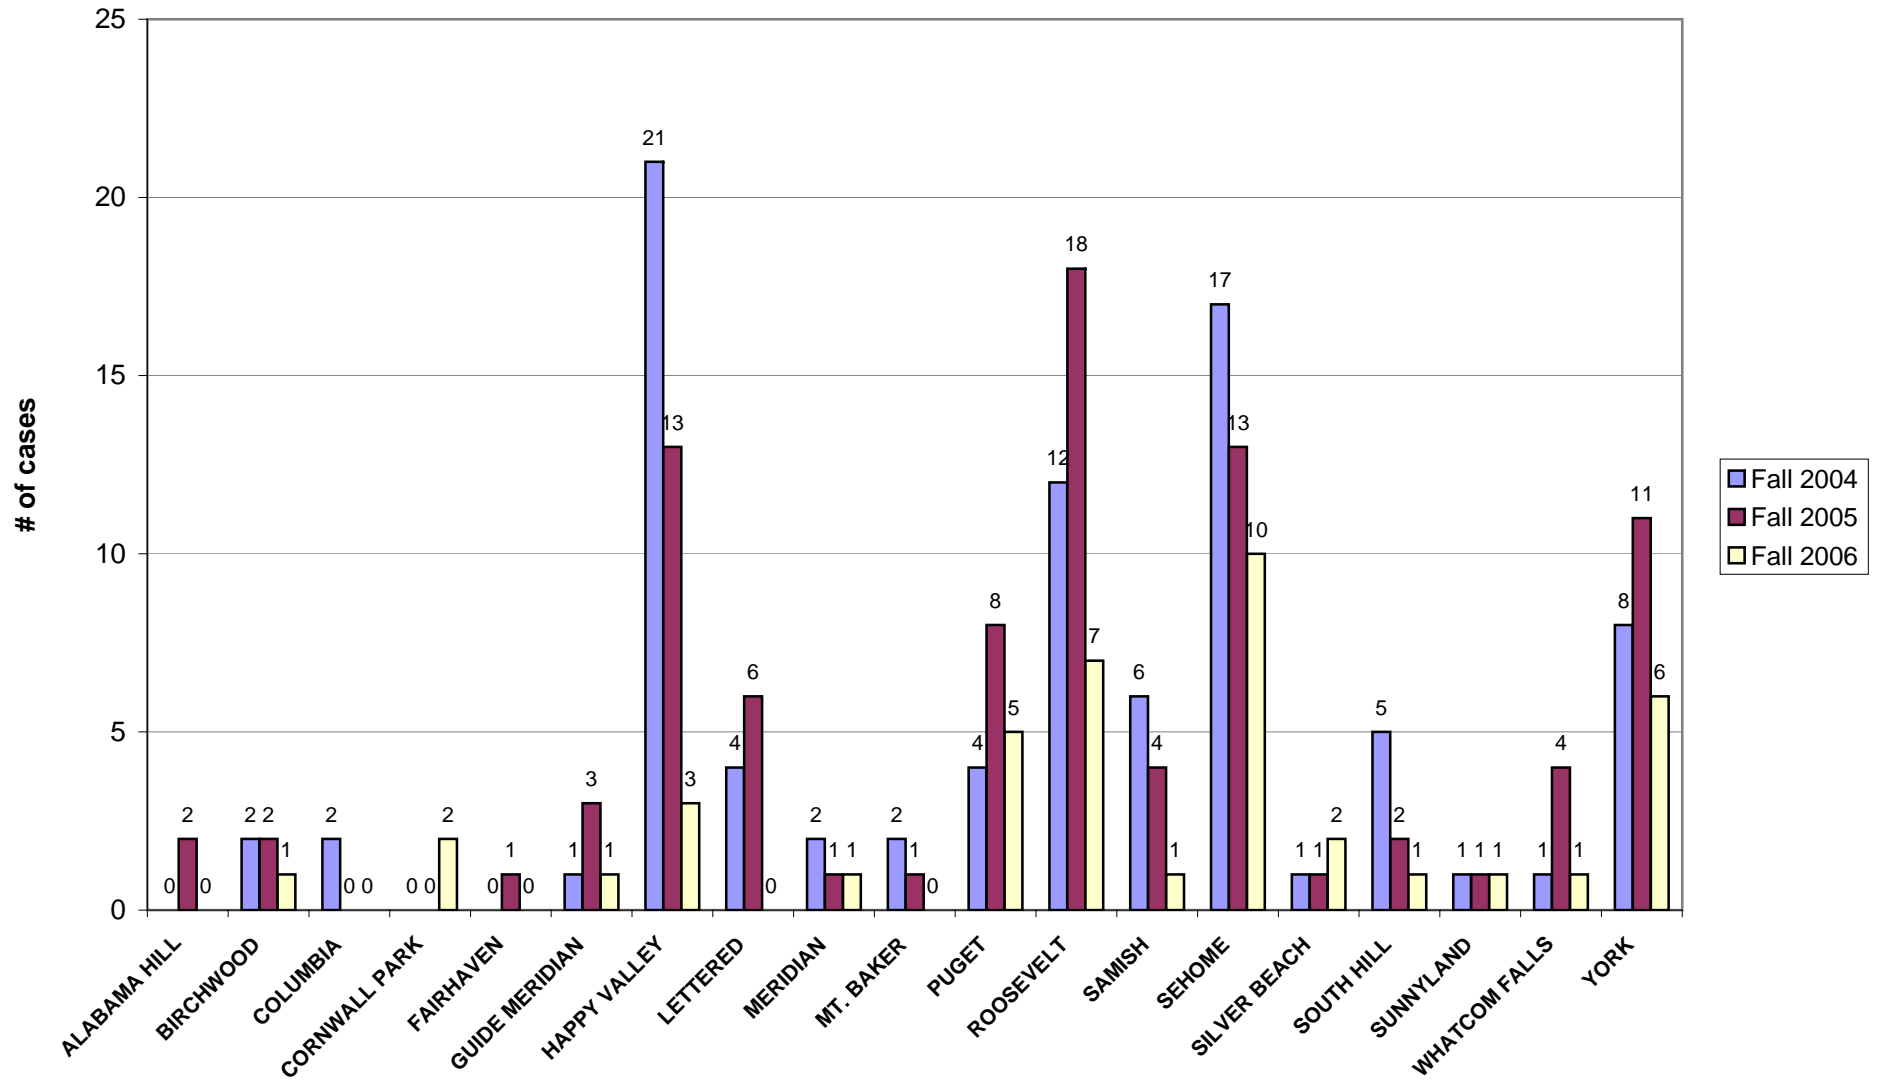

Alcohol Cases by Neighborhood

(Loud Party, Disorderly Conduct, Noise Ordinance)
Fall 2004, 2005 and 2006

Fall 2004 total cases: 369
 Fall 2005 total cases: 306
 Fall 2006 total cases: 283

Alcohol Cases (Disorderly Conduct, Loud Party, and Noise Ordinance) Fall 2004, 2005 and 2006

2004
Total Cases: 369

2005
Total Cases: 306

2006
Total Cases: 283

"Loud Party" Cases by Neighborhood

Fall 2004, 2005 and 2006

Fall 2004 total "Loud Party" cases = 89
 Fall 2005 total "Loud Party" cases = 91
 Fall 2006 total "Loud Party" cases = 42

Alcohol Related Citations

Fall 2004, 2005 and 2006

Fall 2004 total citations: 1390
 Fall 2005 total citations: 1448
 Fall 2006 total citations: 1360

Party Patrol Citations by Offense

Fall 2004, 2005 and 2006

Fall 2004 total citations: 190
Fall 2005 total citations: 120
Fall 2006 total citations: 76

Fall 2004 Party Patrol nights: 6
Fall 2005 Party Patrol nights: 6
Fall 2006 Party Patrol nights: 5

Liquor Law Emphasis Citations by Offense Fall 2005 and 2006