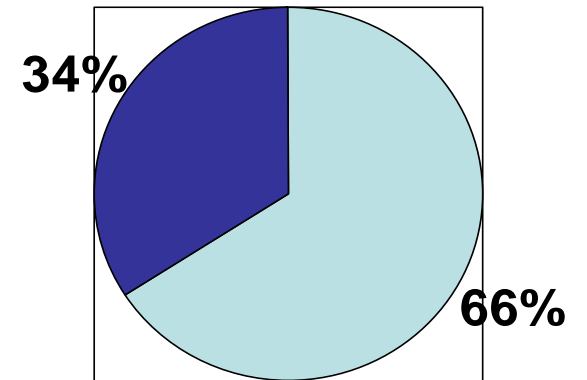

Alcohol Cases by Neighborhood

(Loud Party, Disorderly Conduct, Noise Ordinance)
Fall 2004, 2005 and 2006

Fall 2004 total cases: 369
 Fall 2005 total cases: 306
 Fall 2006 total cases: 283

Alcohol Cases (Disorderly Conduct, Loud Party, and Noise Ordinance) Fall 2004, 2005 and 2006

2004
Total Cases: 369

2005
Total Cases: 306

2006
Total Cases: 283

"Loud Party" Cases by Neighborhood

Fall 2004, 2005 and 2006

Fall 2004 total "Loud Party" cases = 89
 Fall 2005 total "Loud Party" cases = 91
 Fall 2006 total "Loud Party" cases = 42