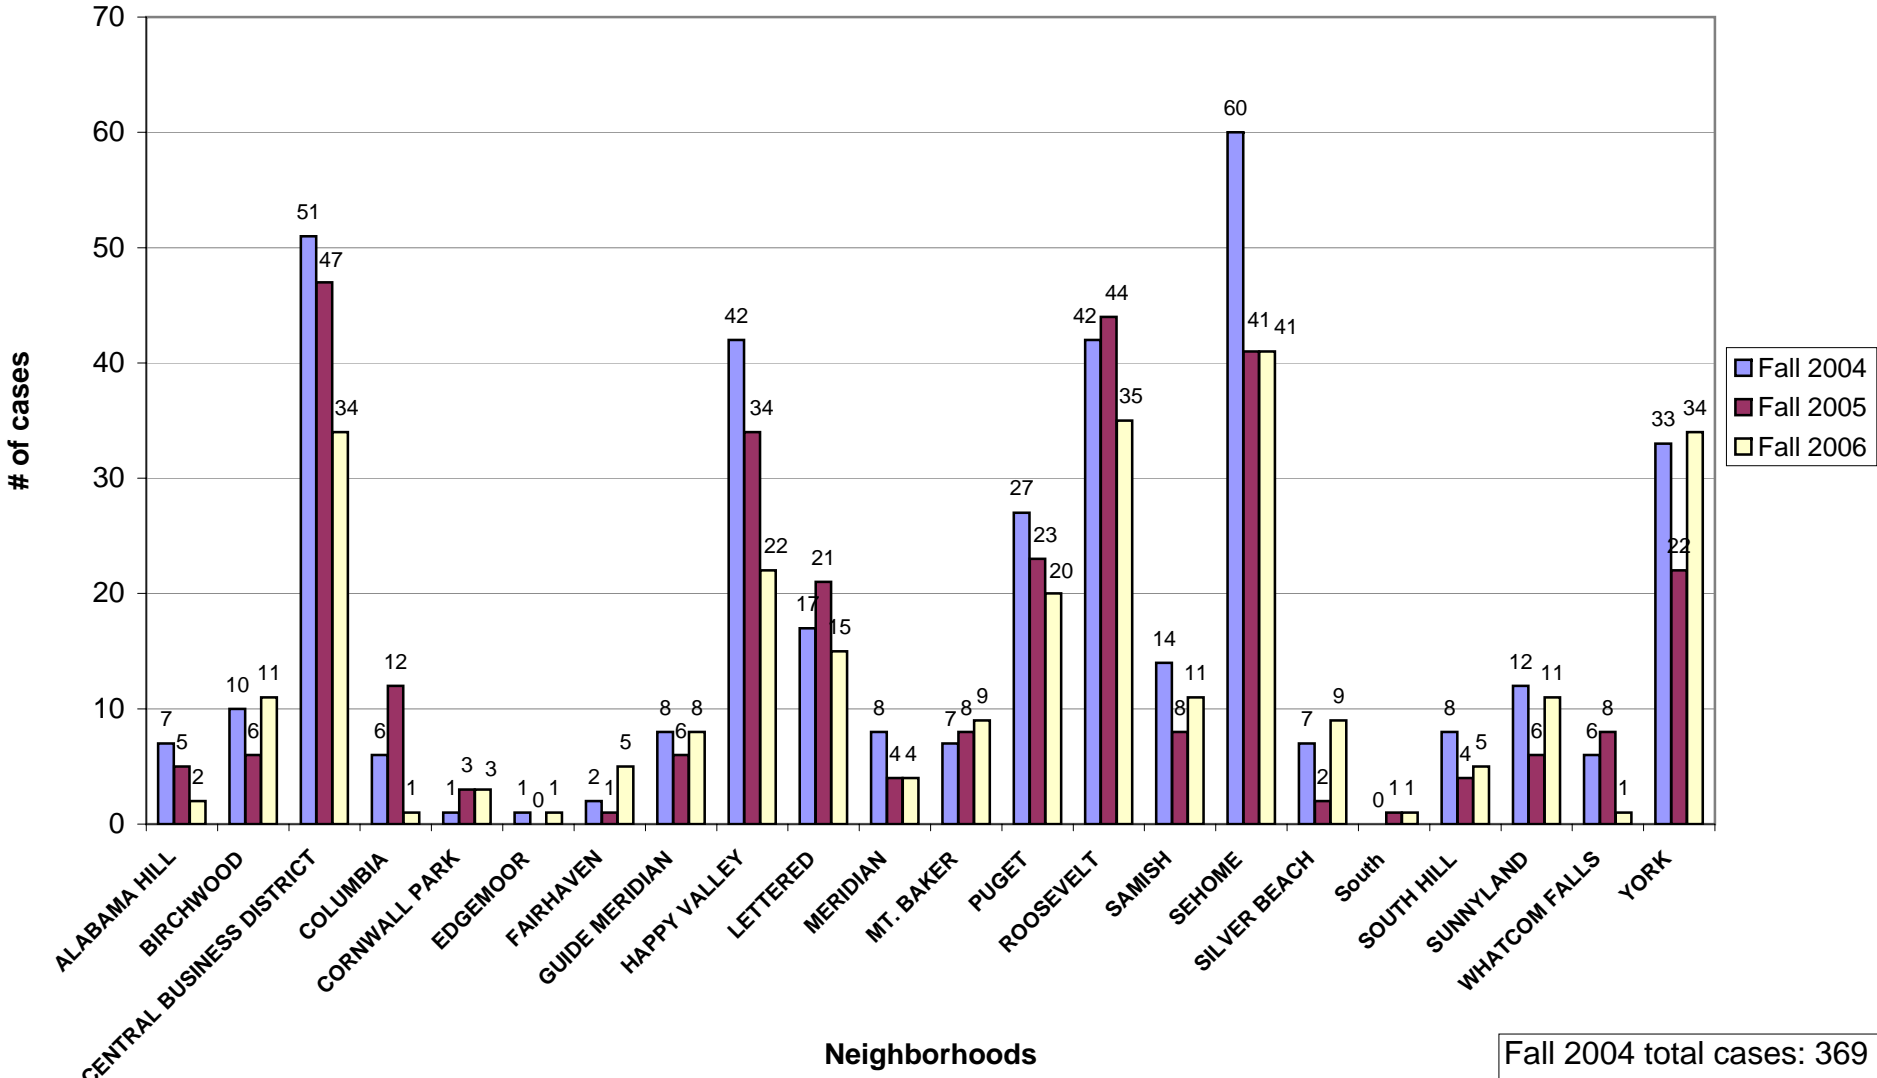

Alcohol Cases by Neighborhood

(Loud Party, Disorderly Conduct, Noise Ordinance)
Fall 2004, 2005 and 2006

Fall 2004 total cases: 369
 Fall 2005 total cases: 306
 Fall 2006 total cases: 283

Alcohol Cases (Disorderly Conduct, Loud Party, and Noise Ordinance) Fall 2004, 2005 and 2006

2004
Total Cases: 369

2005
Total Cases: 306

2006
Total Cases: 283

"Loud Party" Cases by Neighborhood

Fall 2004, 2005 and 2006

Fall 2004 total "Loud Party" cases = 89
 Fall 2005 total "Loud Party" cases = 91
 Fall 2006 total "Loud Party" cases = 42

Alcohol Related Citations

Fall 2004, 2005 and 2006

Fall 2004 total citations: 1390
 Fall 2005 total citations: 1448
 Fall 2006 total citations: 1360

Party Patrol Citations by Offense

Fall 2004, 2005 and 2006

Fall 2004 total citations: 190
Fall 2005 total citations: 120
Fall 2006 total citations: 76

Fall 2004 Party Patrol nights: 6
Fall 2005 Party Patrol nights: 6
Fall 2006 Party Patrol nights: 5

Liquor Law Emphasis Citations by Offense Fall 2005 and 2006