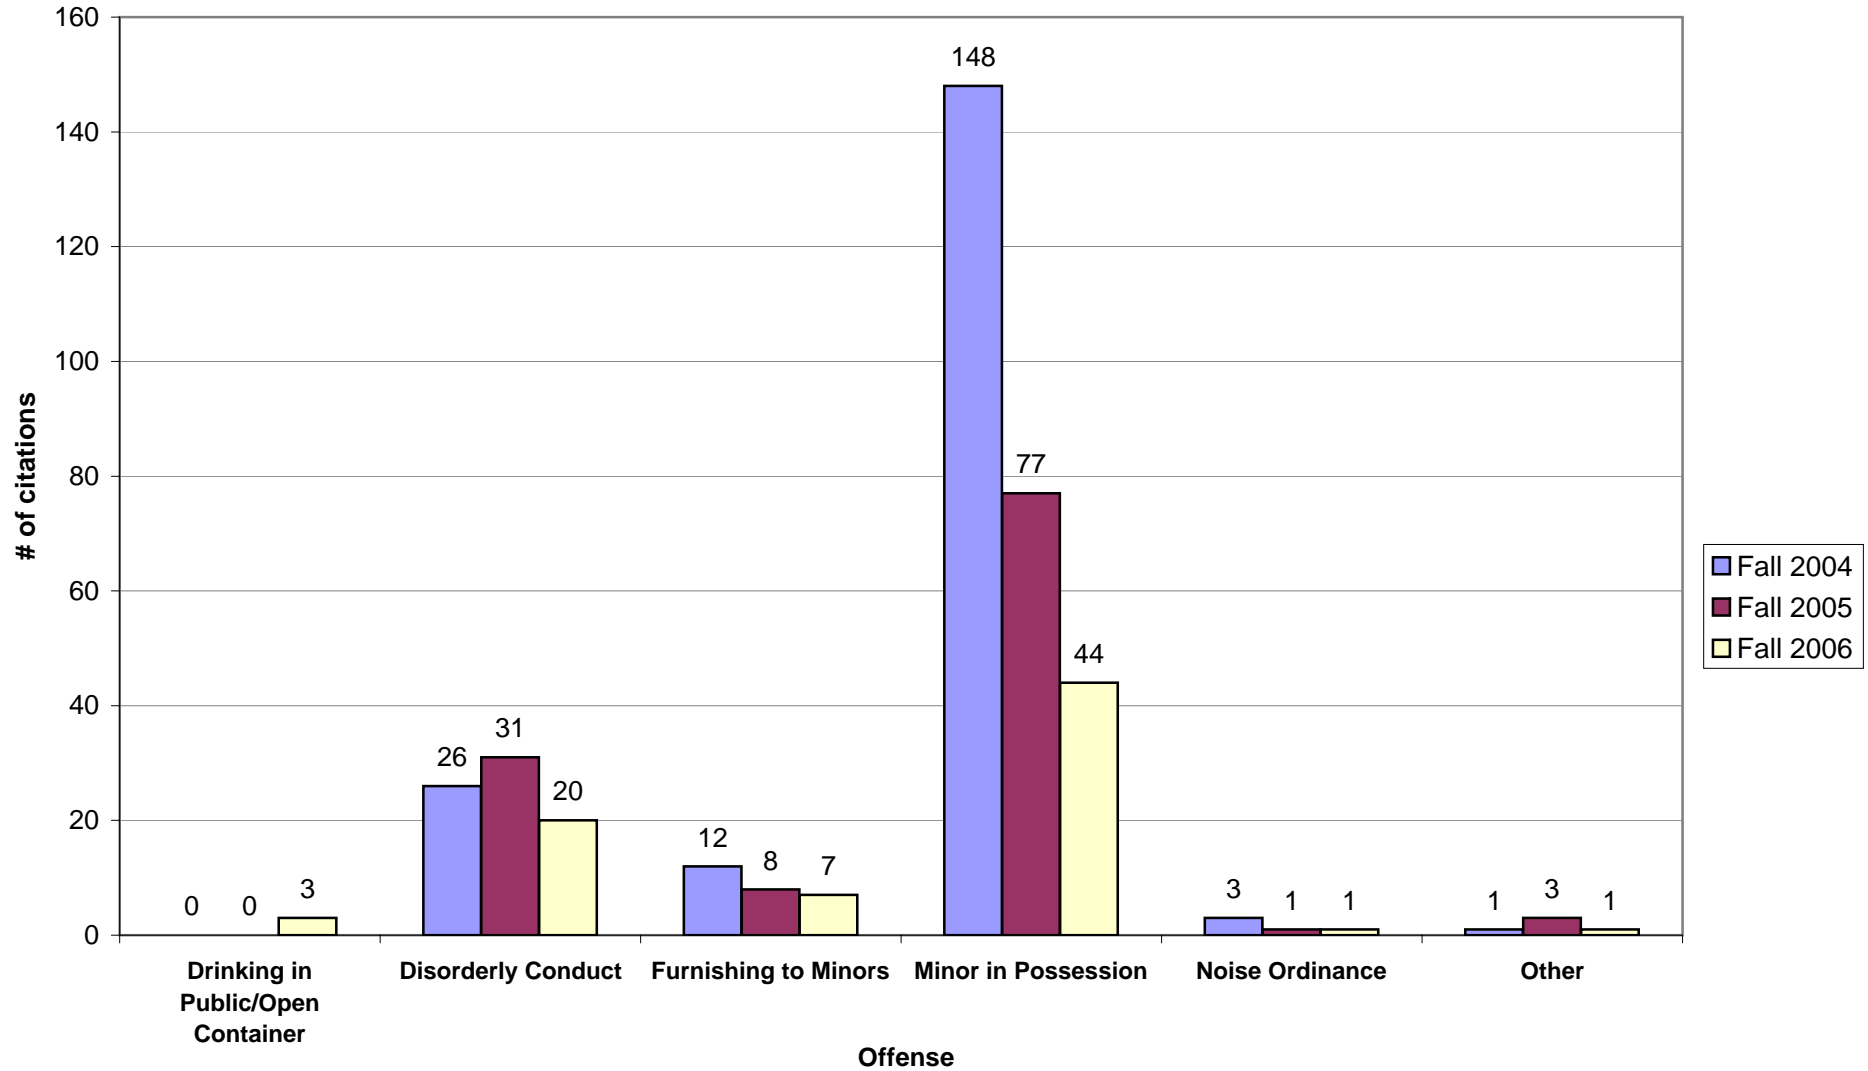

Alcohol Cases by Neighborhood

(Loud Party, Disorderly Conduct, Noise Ordinance)
Fall 2004, 2005 and 2006

Fall 2004 total cases: 369
 Fall 2005 total cases: 306
 Fall 2006 total cases: 283

Alcohol Cases (Disorderly Conduct, Loud Party, and Noise Ordinance) Fall 2004, 2005 and 2006

2004
Total Cases: 369

2005
Total Cases: 306

2006
Total Cases: 283

"Loud Party" Cases by Neighborhood

Fall 2004, 2005 and 2006

Fall 2004 total "Loud Party" cases = 89
 Fall 2005 total "Loud Party" cases = 91
 Fall 2006 total "Loud Party" cases = 42

Alcohol Related Citations

Fall 2004, 2005 and 2006

Fall 2004 total citations: 1390
 Fall 2005 total citations: 1448
 Fall 2006 total citations: 1360

Party Patrol Citations by Offense

Fall 2004, 2005 and 2006

Fall 2004 total citations: 190
Fall 2005 total citations: 120
Fall 2006 total citations: 76

Fall 2004 Party Patrol nights: 6
Fall 2005 Party Patrol nights: 6
Fall 2006 Party Patrol nights: 5

Liquor Law Emphasis Citations by Offense Fall 2005 and 2006