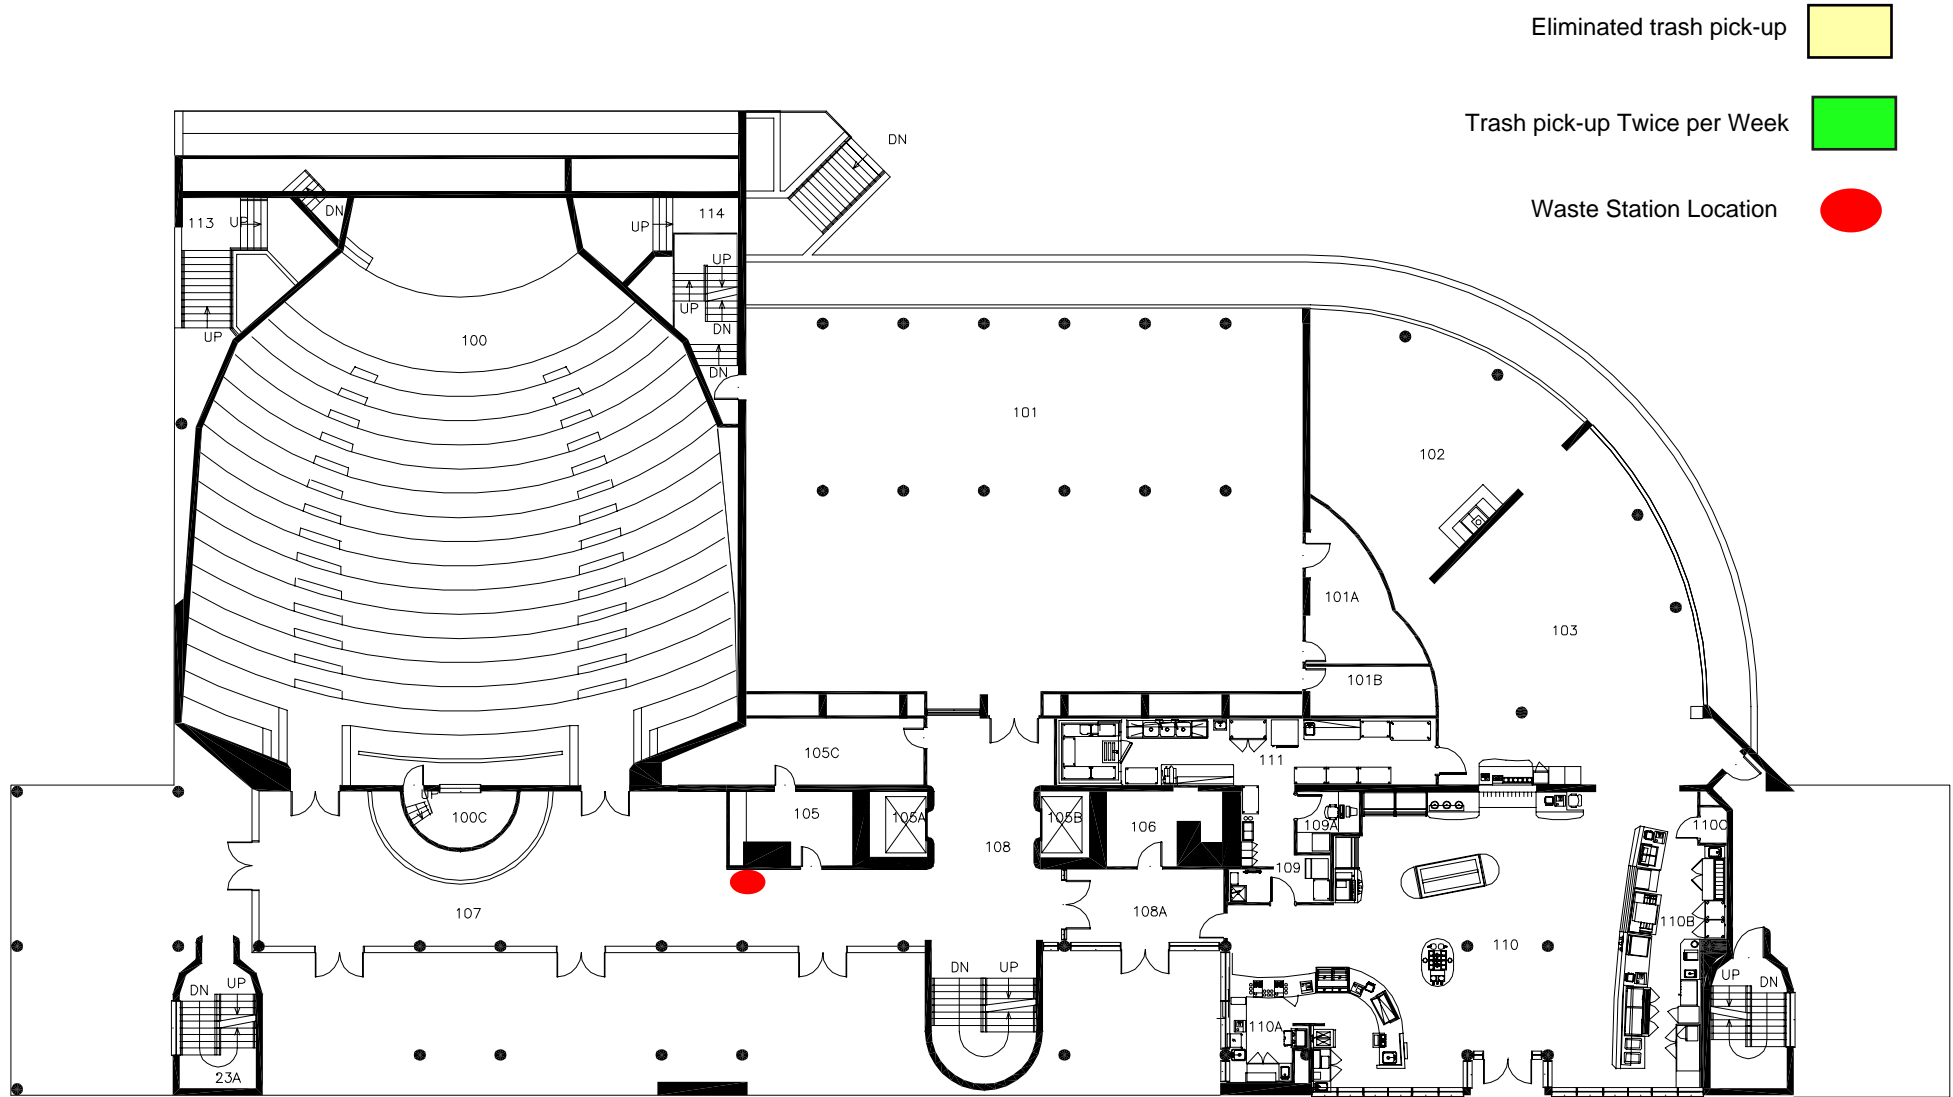

ARNTZEN HALL - CONCOURSE

Eliminated trash pick-up

Trash pick-up Twice per Week

Waste Station Location

Eliminated trash pick-up

Trash pick-up Twice per Week

Waste Station Location

ARNTZEN HALL - FLOOR TWO

REVISED - 11/1996

Eliminated trash pick-up 

Trash pick-up Twice per Week 

Waste Station Location 

ARNTZEN HALL - FLOOR THREE

REVISED - 11/1996

Eliminated trash pick-up

Trash pick-up Twice per Week

Waste Station Location

Eliminated trash pick-up

Trash pick-up Twice per Week

Waste Station Location