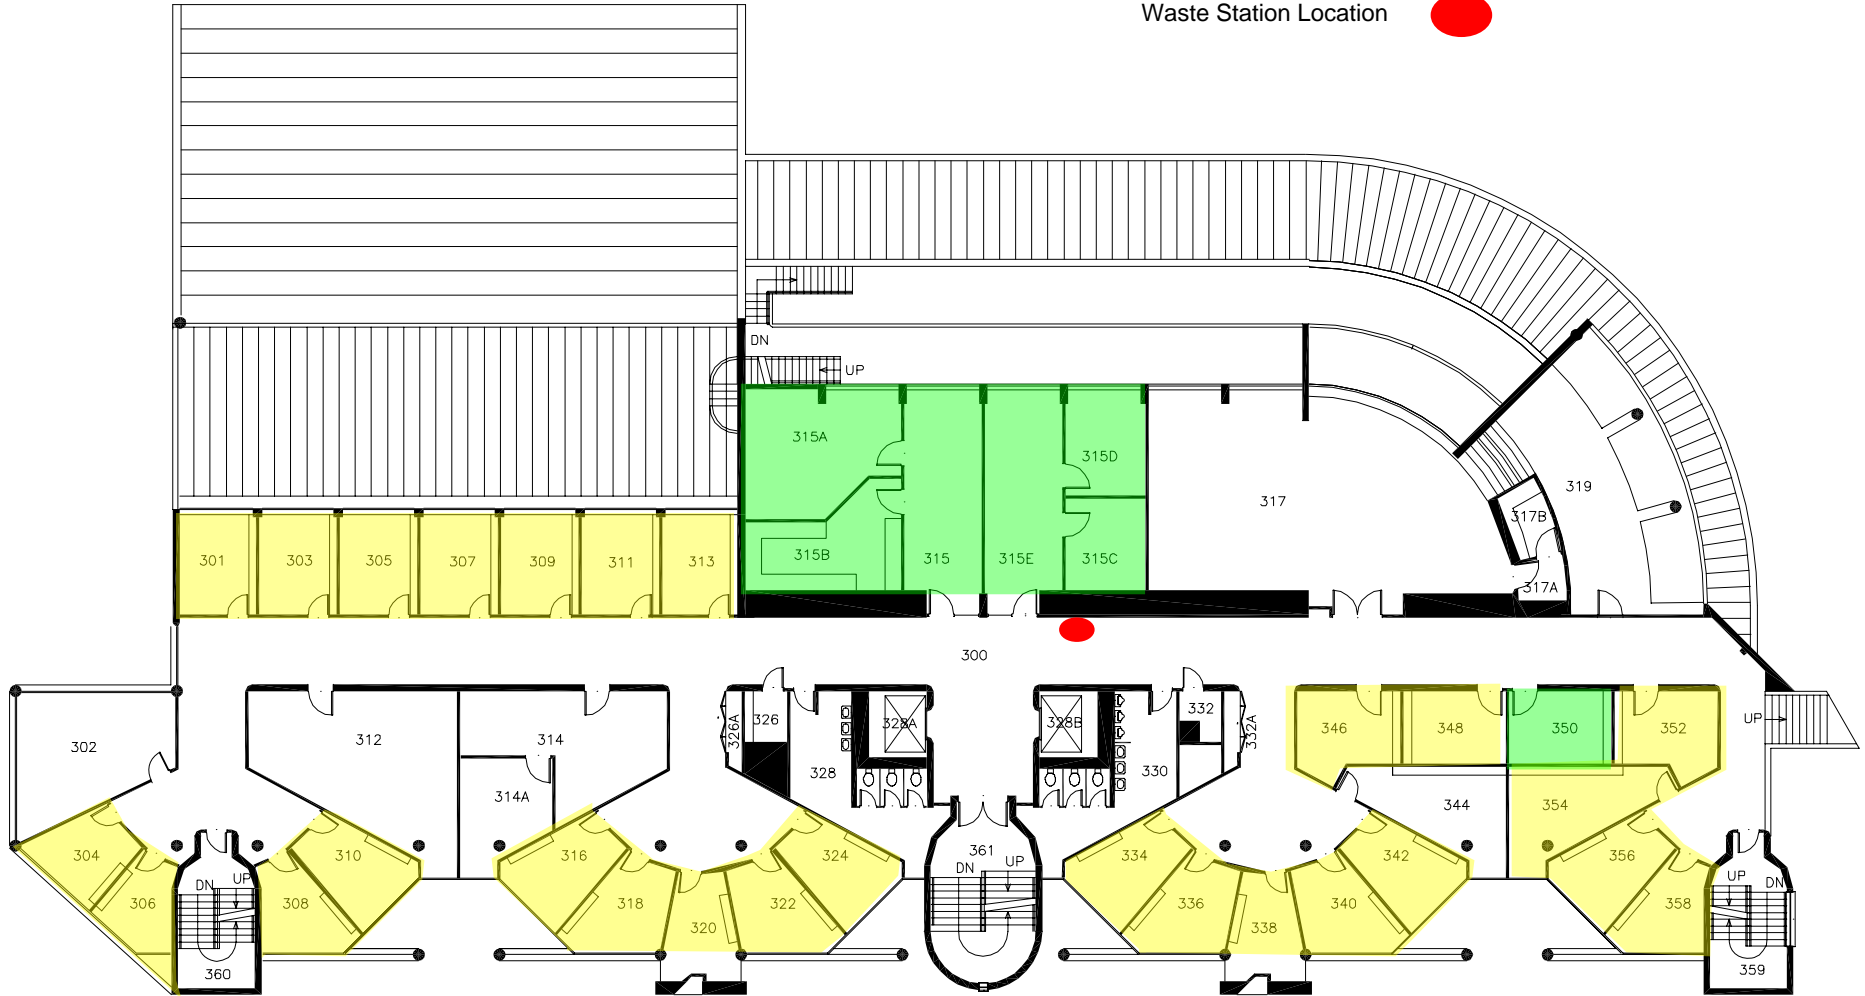

ARNTZEN HALL - CONCOURSE

Eliminated trash pick-up

Trash pick-up Twice per Week

Waste Station Location

Eliminated trash pick-up

Trash pick-up Twice per Week

Waste Station Location

ARNTZEN HALL - FLOOR TWO

REVISED - 11/1996

Eliminated trash pick-up 

Trash pick-up Twice per Week 

Waste Station Location 

ARNTZEN HALL - FLOOR THREE

REVISED - 11/1996

Eliminated trash pick-up

Trash pick-up Twice per Week

Waste Station Location

Eliminated trash pick-up

Trash pick-up Twice per Week

Waste Station Location