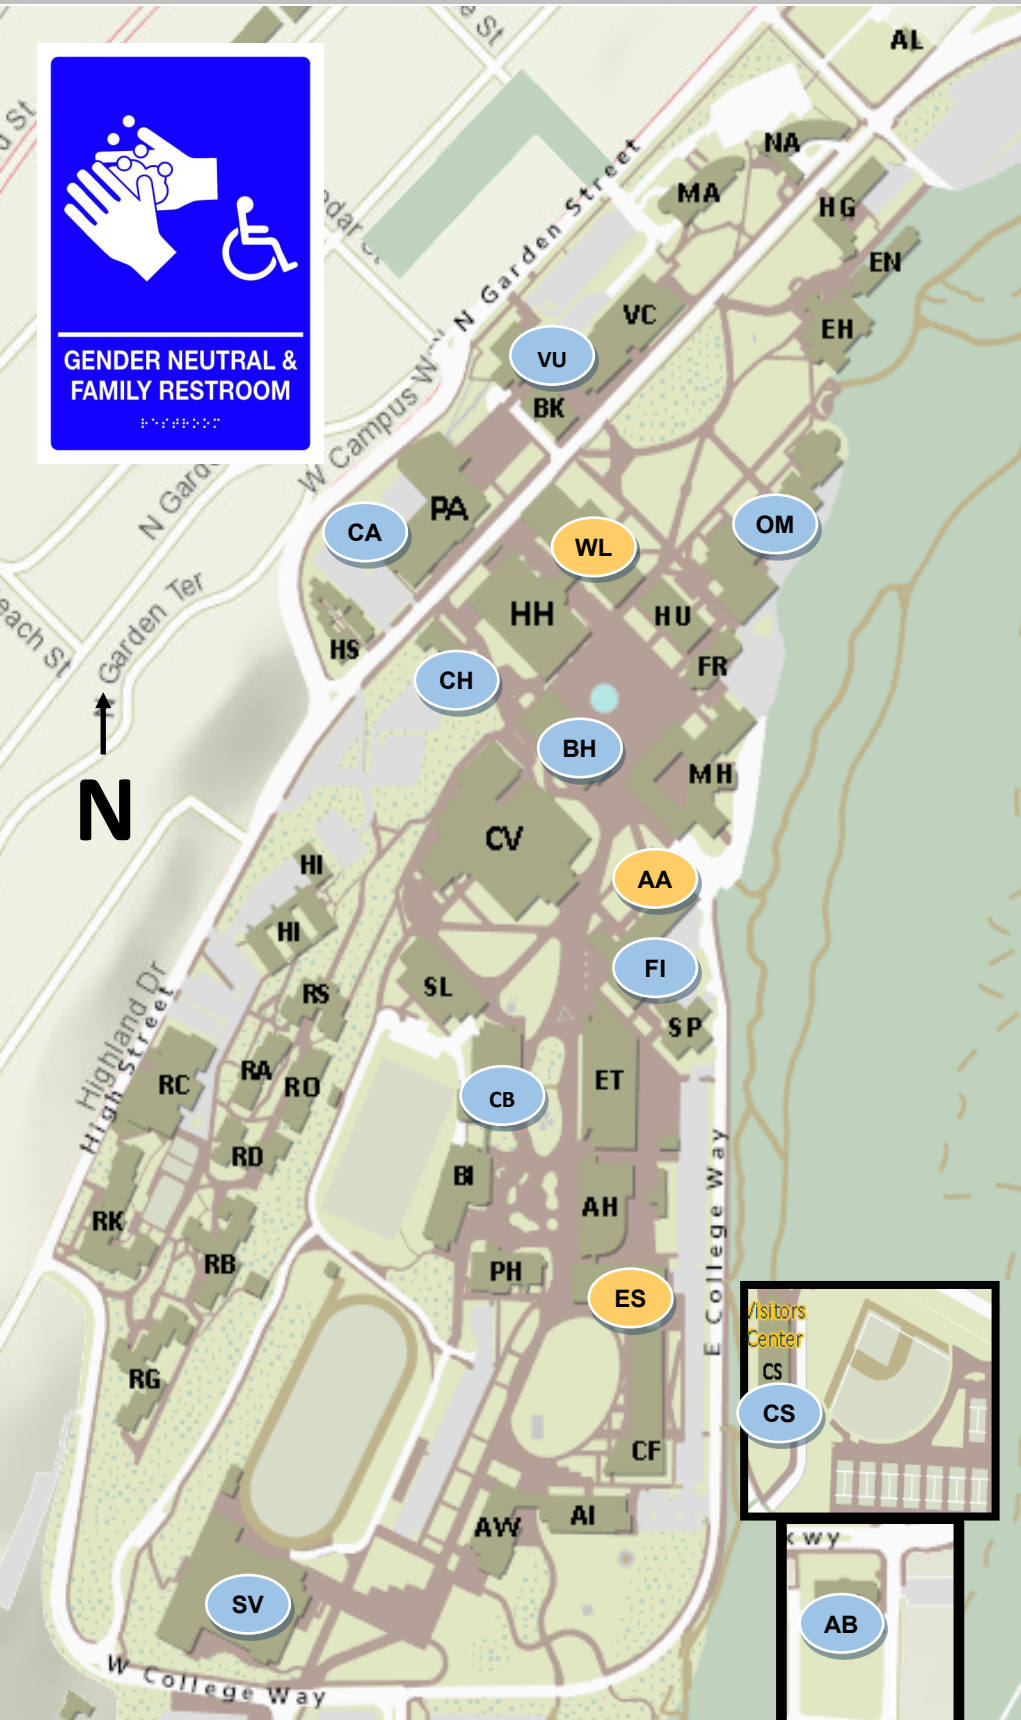

Gender Neutral Restrooms

 Accessible Restrooms

 Non-Accessible Restrooms

Archives Building (AB): Main floor.

Art Annex (AA): 2nd floor.

Bond Hall (BH): Mezzanine, 2nd, 3rd, and 4th floors by the elevator.

Canada House (CA): 1st floor.

Campus Services (CS): 1st floor.

Chemistry Building (CB): 1st floor, which is below entry level and accessible by elevator.

College Hall (CH): 1st floor by the elevator.

Environmental Science (ES): 5th floor, north side of the building.

Fine Arts (FI): 1st floor, south side of the building by the main office.

Old Main (OM): 1st floor by Disability Resources for Students and 5th floor, north side of building.

Viking Union (VU): 3rd floor.

Wade King Recreation Center (SV): 1st floor by the front desk.

Wilson Library (WL): 6th floor in Special Collections, reachable via central elevator located by Learning Commons.

map provided by the
[Equal Opportunity Office](#)
Title IX & ADA Coordinator
Old Main 345 • (360) 650-3307
eoo@wwu.edu • www.wwu.edu/eoo
To request this map in an alternate format, please contact the EO Office.