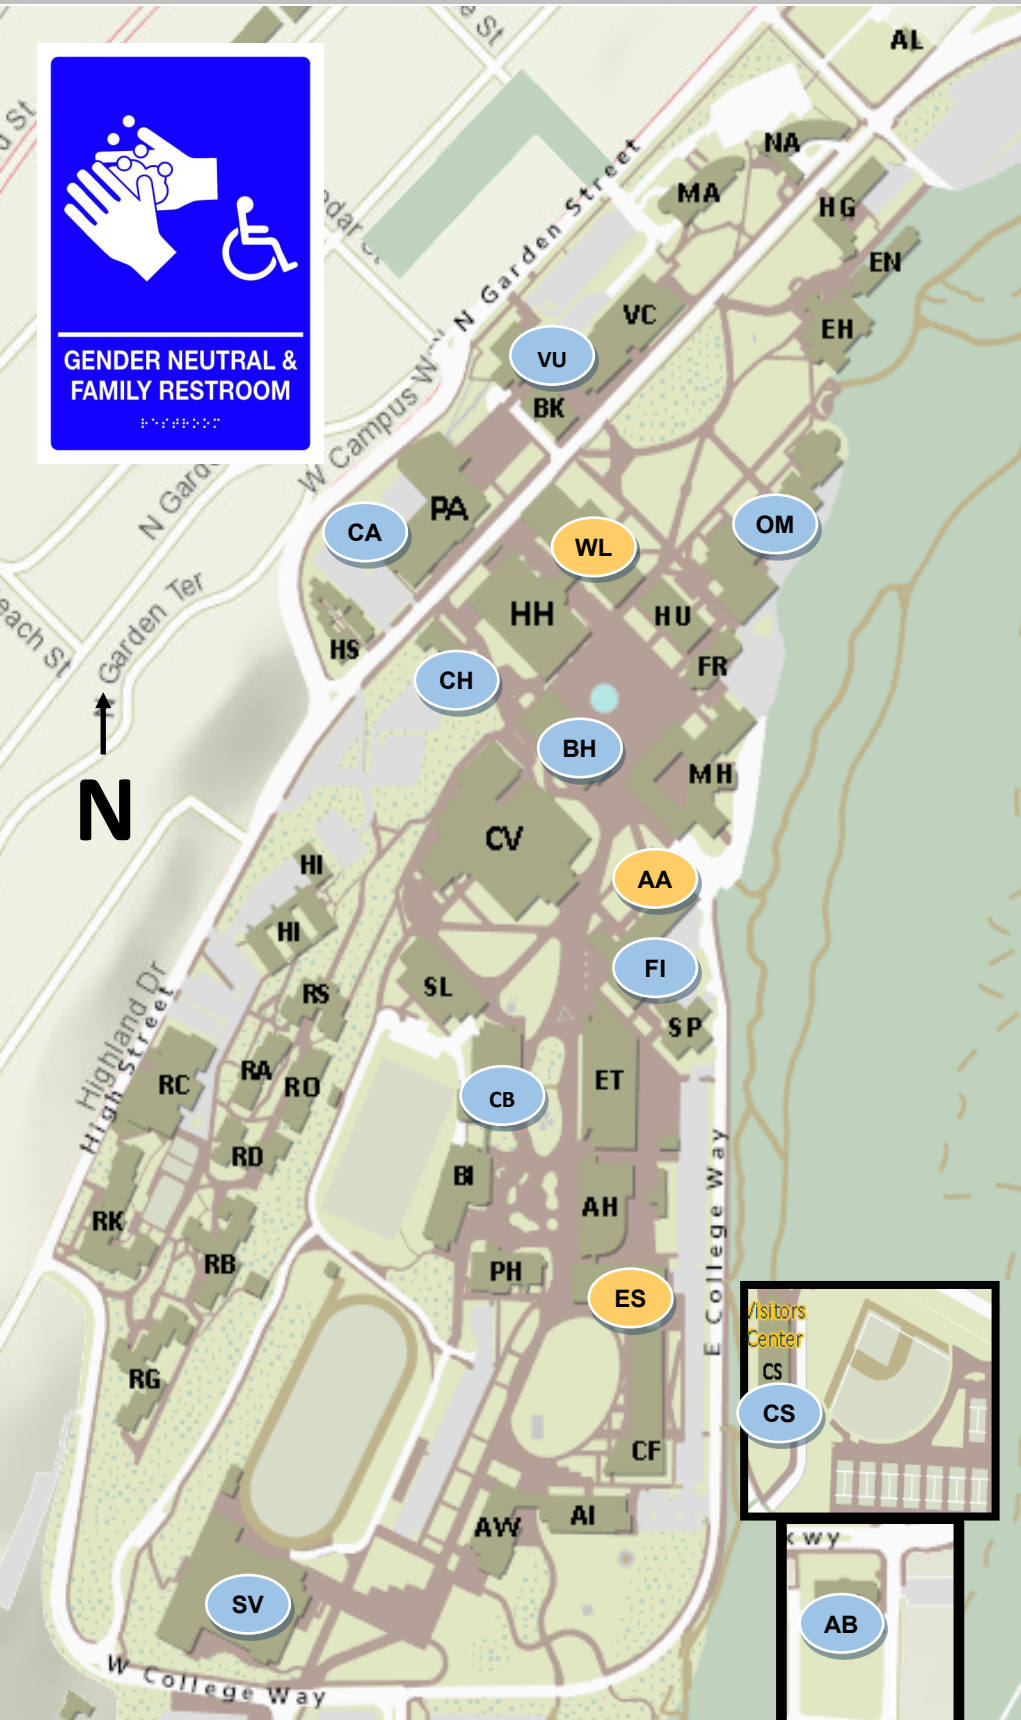

Gender Neutral Restrooms

Archives Building (AB): Main floor.

Art Annex (AA): 2nd floor.

Bond Hall (BH): Mezzanine, 2nd, 3rd, and 4th floors by the elevator.

Canada House (CA): 1st floor.

Campus Services (CS): 1st floor.

Chemistry Building (CB): 1st floor, which is below entry level and accessible by elevator.

College Hall (CH): 1st floor by the elevator.

Environmental Science (ES): 5th floor, north side of the building.

Fine Arts (FI): 1st floor, south side of the building by the main office.

Old Main (OM): 1st floor by Disability Resources for Students and 5th floor, north side of building.

Viking Union (VU): 3rd floor.

Wade King Recreation Center (SV): 1st floor by the front desk.

Wilson Library (WL): 6th floor in Special Collections, reachable via central elevator located by Learning Commons.

map provided by the
[Equal Opportunity Office](#)
Title IX & ADA Coordinator
Old Main 345 • (360) 650-3307
eoo@wwu.edu • www.wwu.edu/eoo
To request this map in an alternate format, please contact the EO Office.