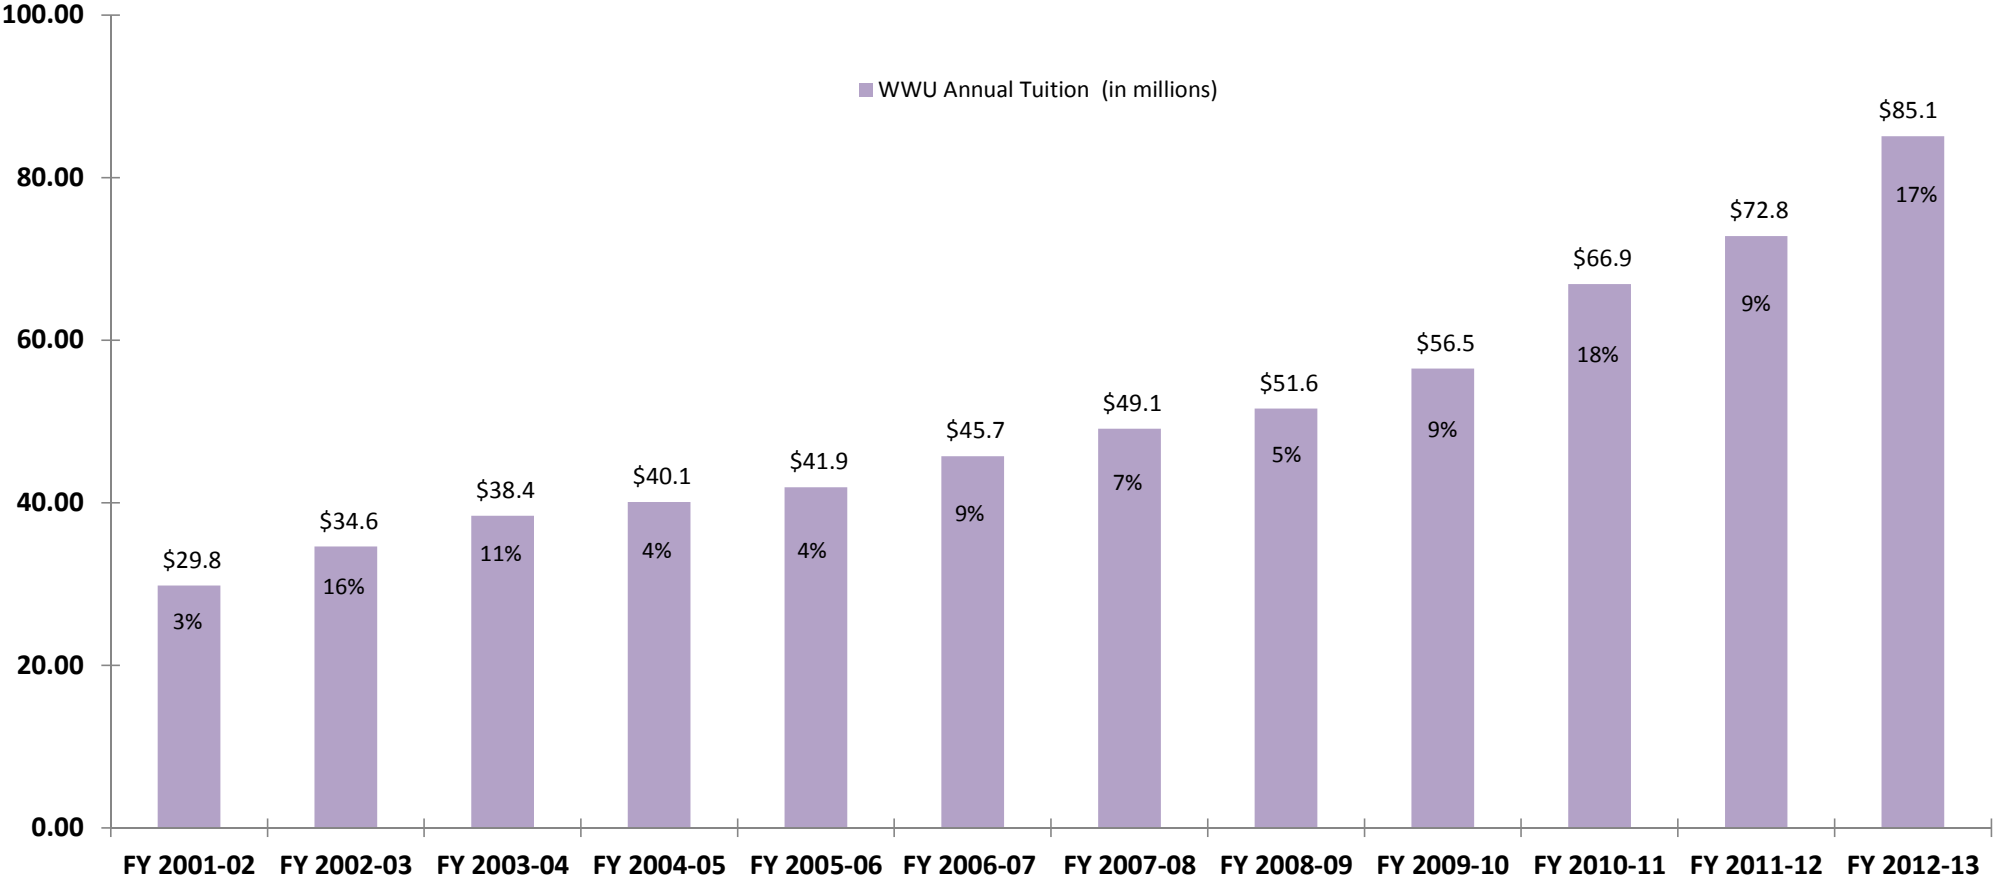

**Western Washington University
History of Net Tuition Operating Revenue*
2001-02 through 2012-13
(Includes May 2, 2012 Supplemental)**

* Net tuition revenue based on legislative estimates