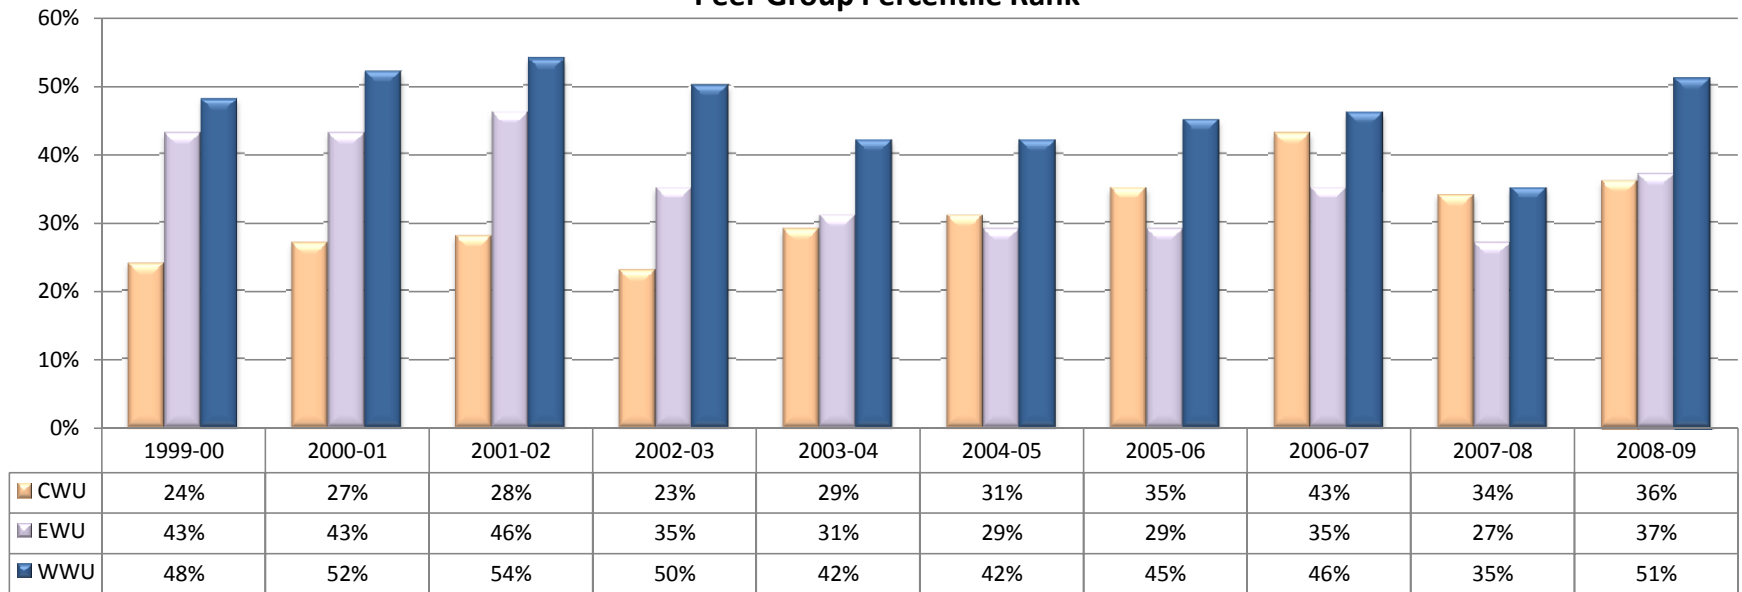

Data Source: HECB "Key facts about higher education in Washington" January 2005 and HECB "Comprehensive Faculty Data Set."

History of Average Faculty Salaries (all ranks) Related to Peer Group CWU, EWU, and WWU - Peer Group Percentile Rank -