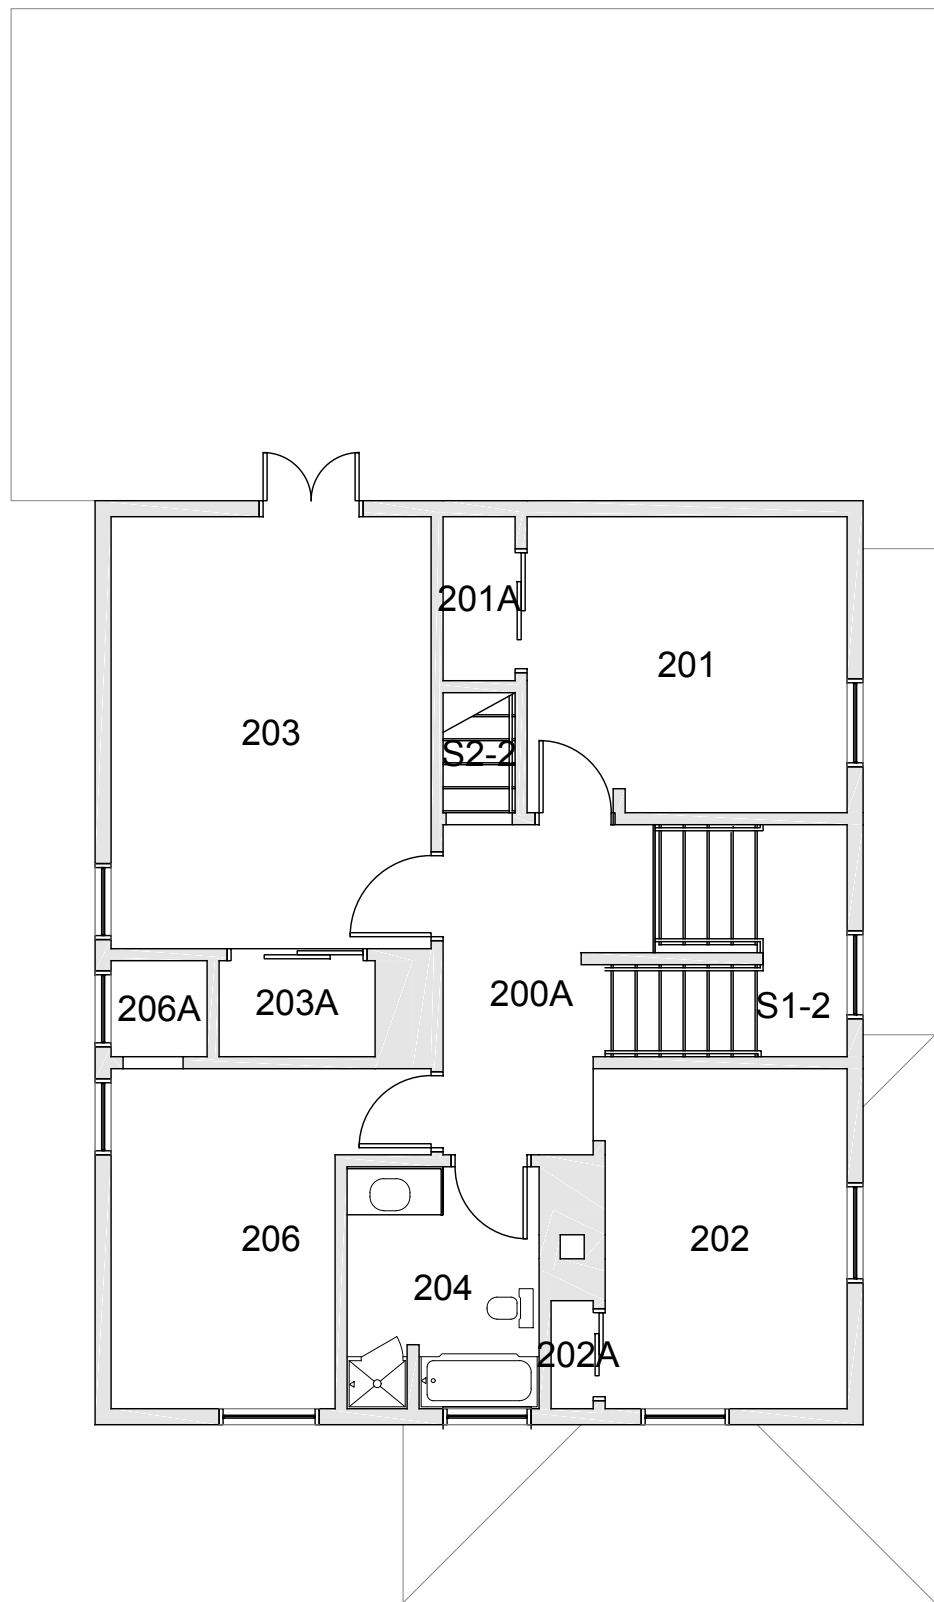

TRUE NORTH

Date Revised: 03/11/2016

CANADA HOUSE

BASEMENT

Last Sync With FAMIS: 01/20/2015

Building/Zone

CA

Floor #

Date Revised: 03/11/2016

CANADA HOUSE

FLOOR 1

Last Sync With FAMIS:

Building/Zone	CA
Floor #	1

Western Washington University (WWU) makes these documents available on an "as is" basis. All warranties and representations of any kind with regard to said documents are disclaimed, including the implied warranties of merchantability and fitness for a particular use. WWU does not warrant the documents against deficiencies of any kind.