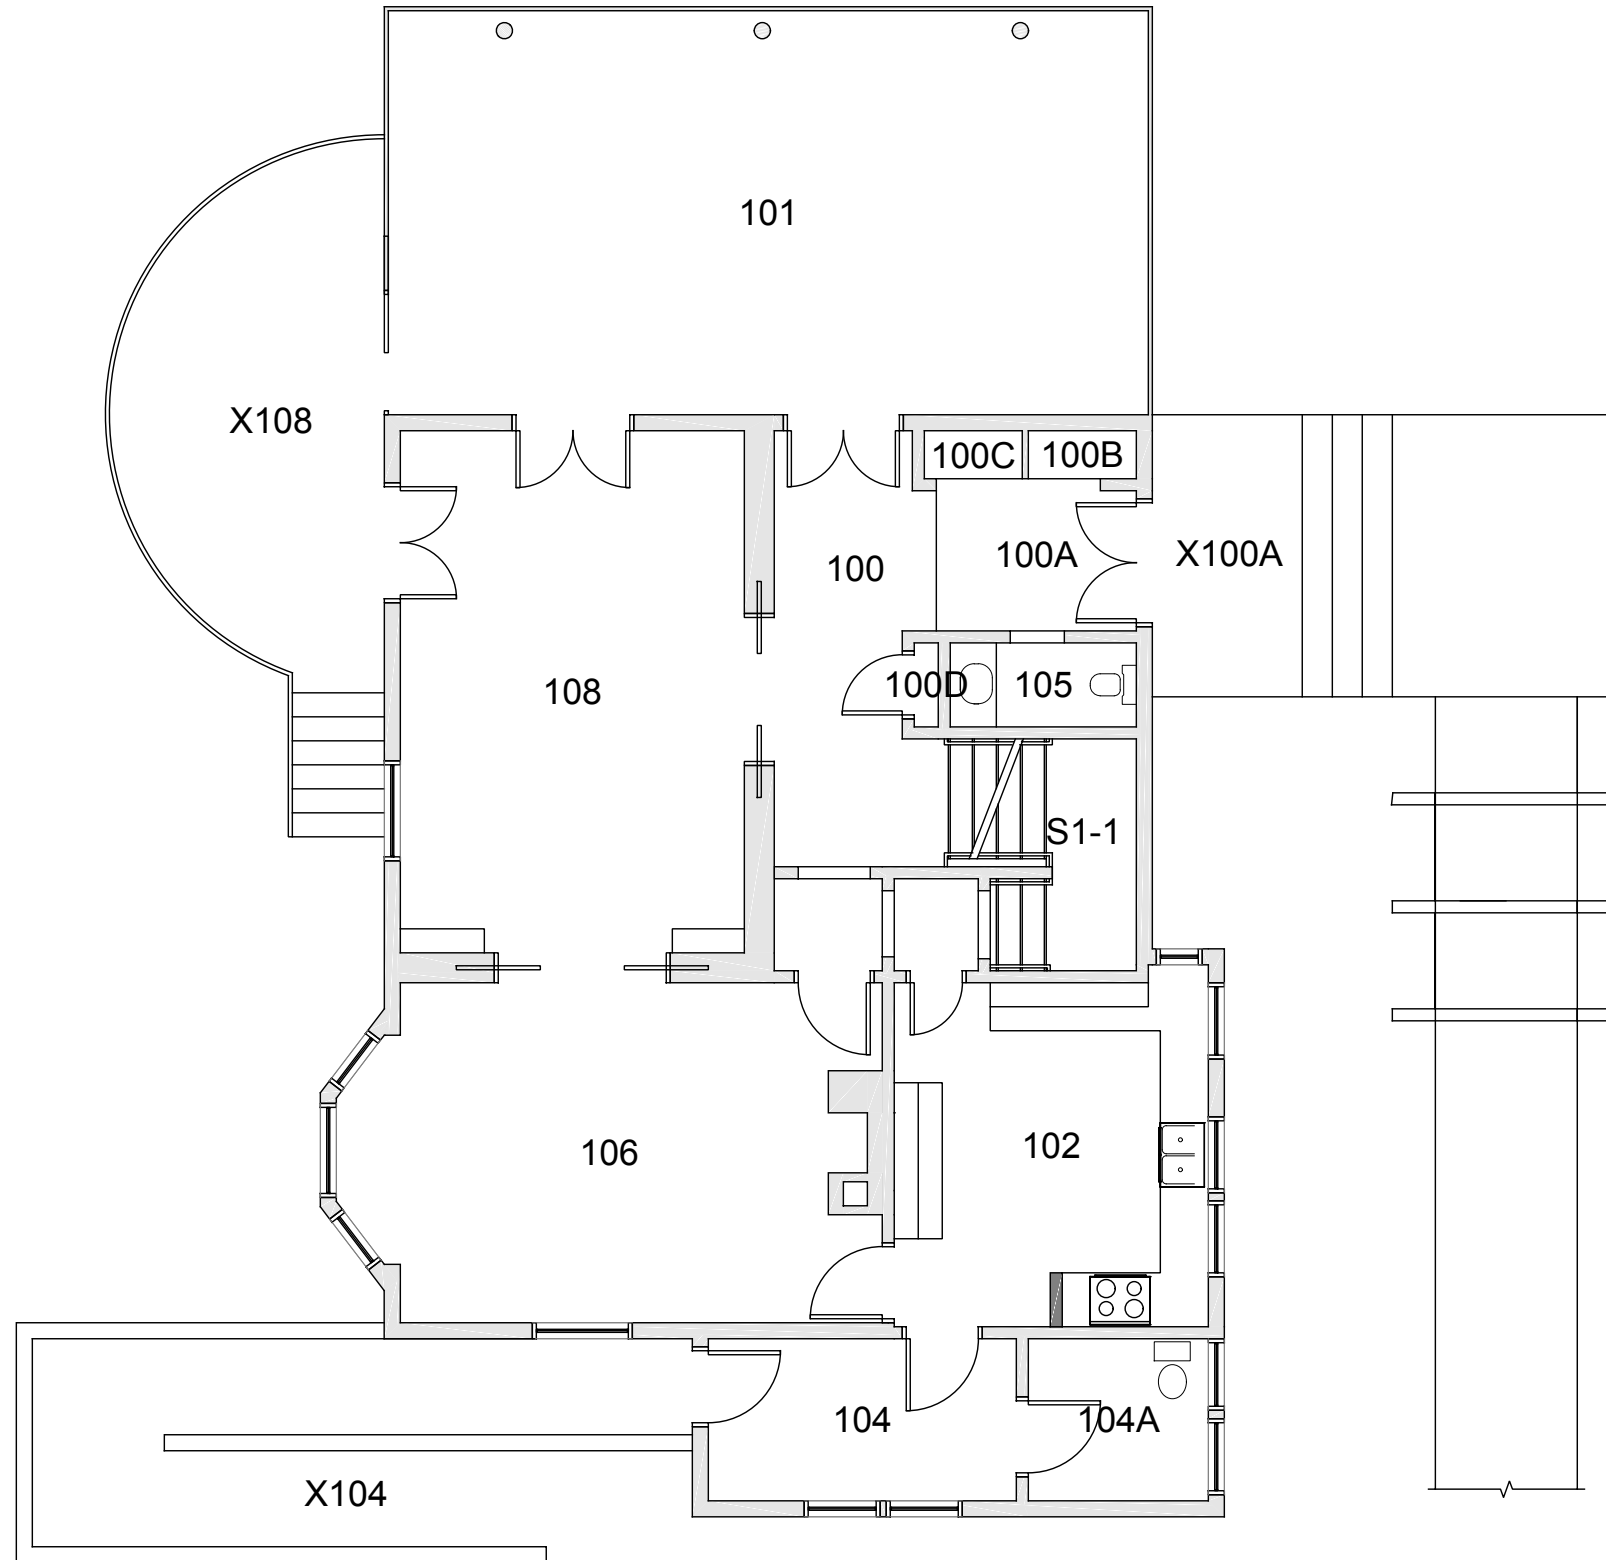

Western Washington University (WWU) makes these documents available on an "as is" basis. All warranties and representations of any kind with regard to said documents are disclaimed, including the implied warranties of merchantability and fitness for a particular use. WWU does not warrant the documents against deficiencies of any kind.

Date Revised: 03/11/2016

CANADA HOUSE

FLOOR 1

Last Sync With FAMIS:

Building/Zone	CA
Floor #	1