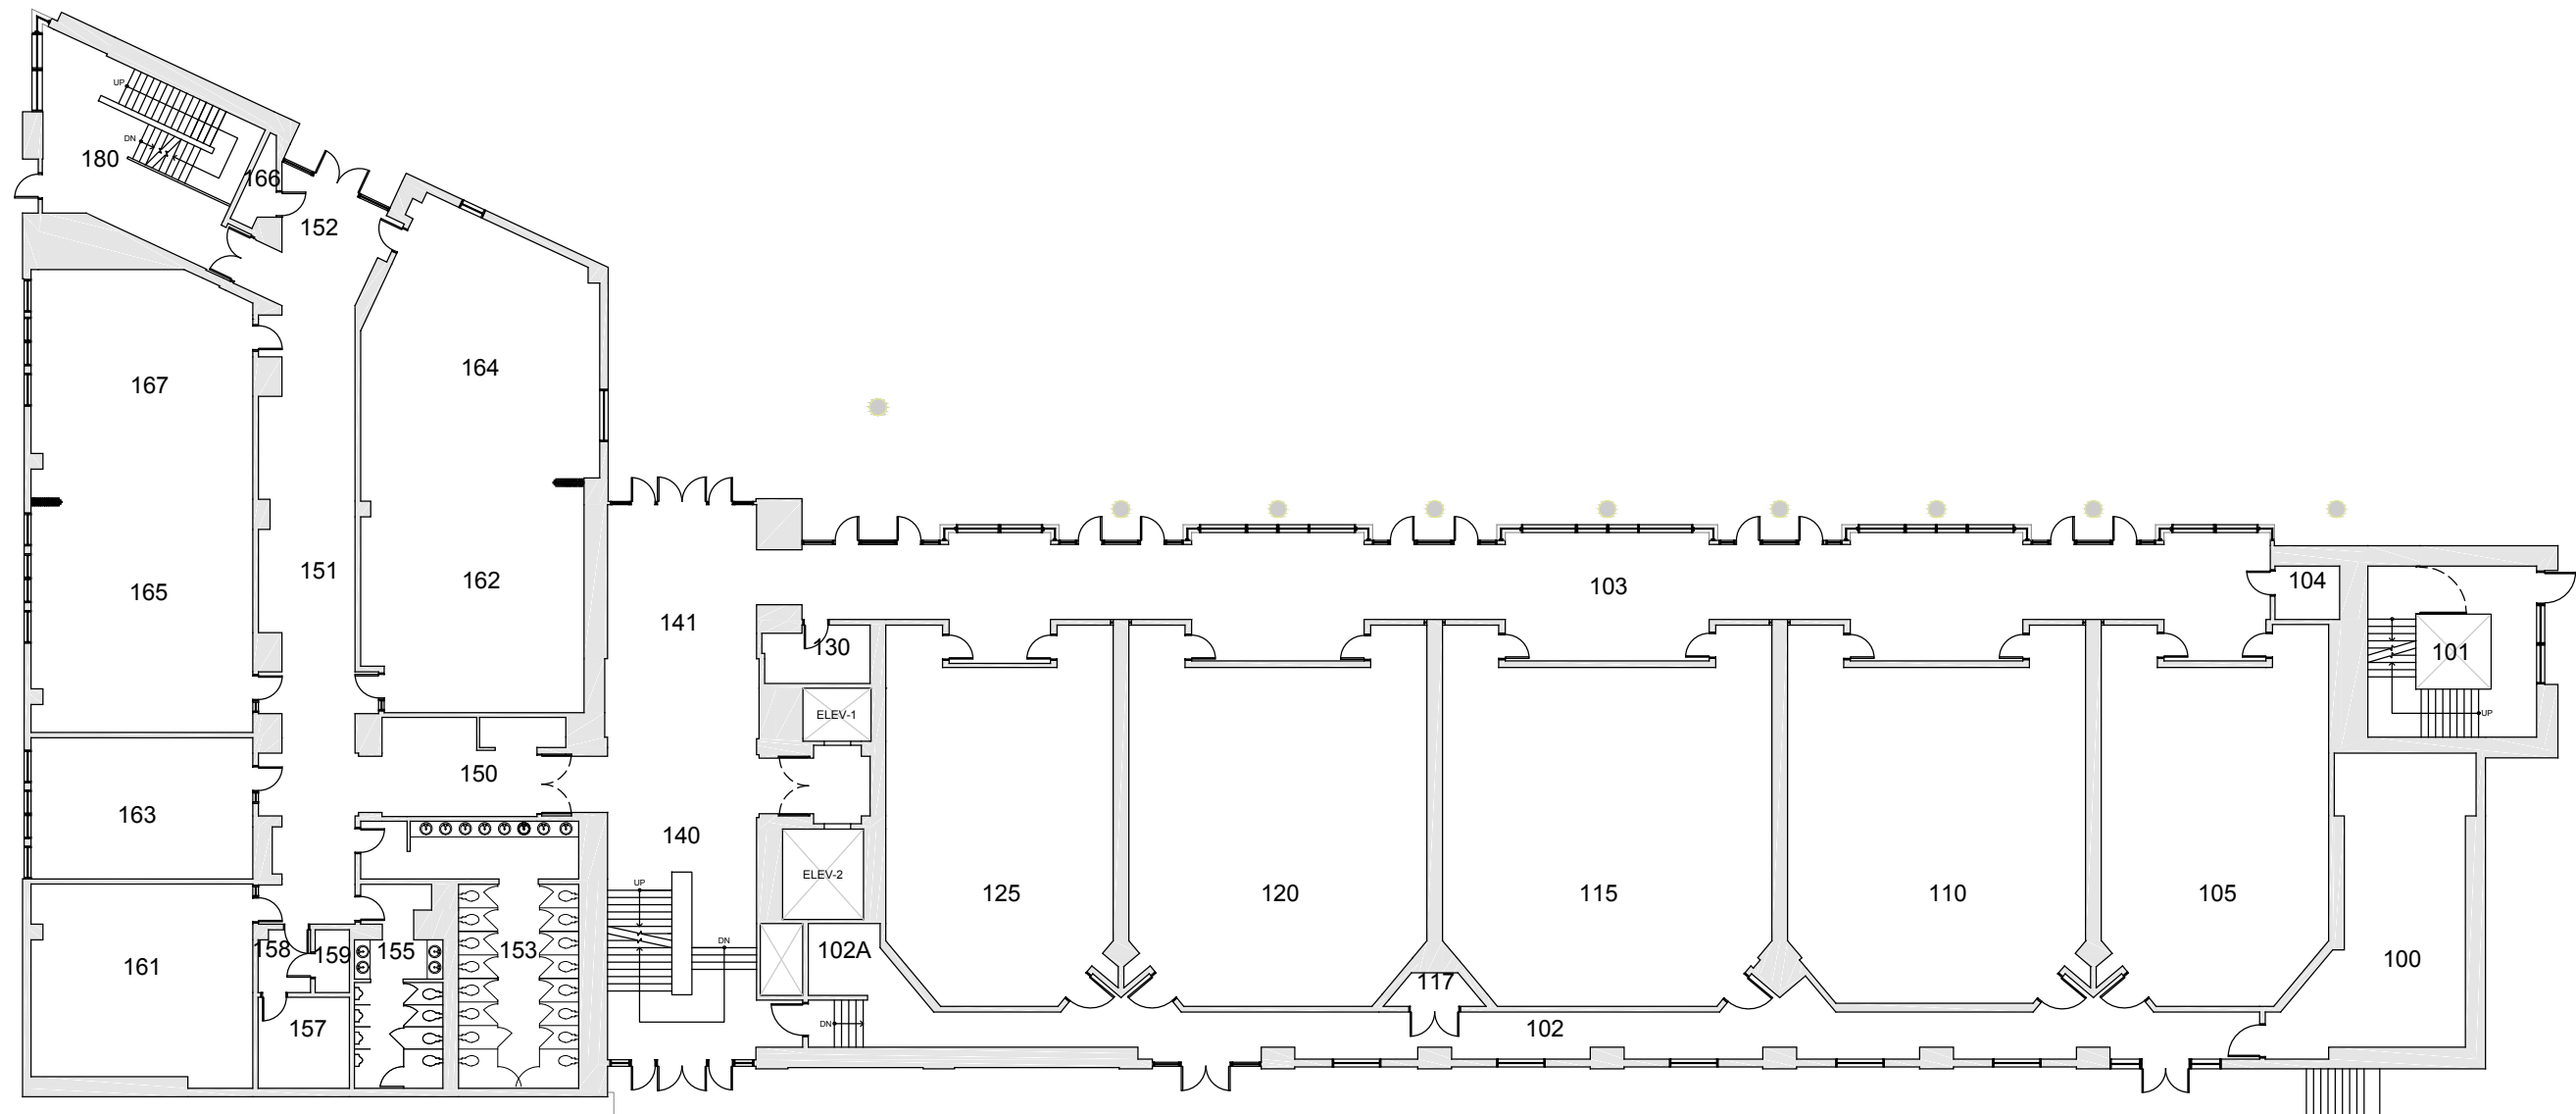

COMMUNICATION FACILITY
BASEMENT

Last Drawing Revision: 02/15/2017

Last Sync With AIM: 02/09/2017

Building	CF
Floor #	B

BASE FLOOR PLAN

Western Washington University (WWU) makes these documents available on an "as is" basis. All warranties and representations of any kind with regard to said documents are disclaimed, including the implied warranties of merchantability and fitness for a particular use. WWU does not warrant the documents against deficiencies of any kind.

COMMUNICATION FACILITY	
FLOOR 1	
Last Drawing Revision: 04/21/2017	Last Sync With AIM: 02/09/2017

Building	CF
Floor #	01

BASE FLOOR PLAN

Western Washington University (WU) makes these documents available on an "as is" basis. All warranties and representations of any kind with regard to said documents are disclaimed, including the implied warranties of merchantability and fitness for a particular use. WU does not warrant the documents against deficiencies of any kind.