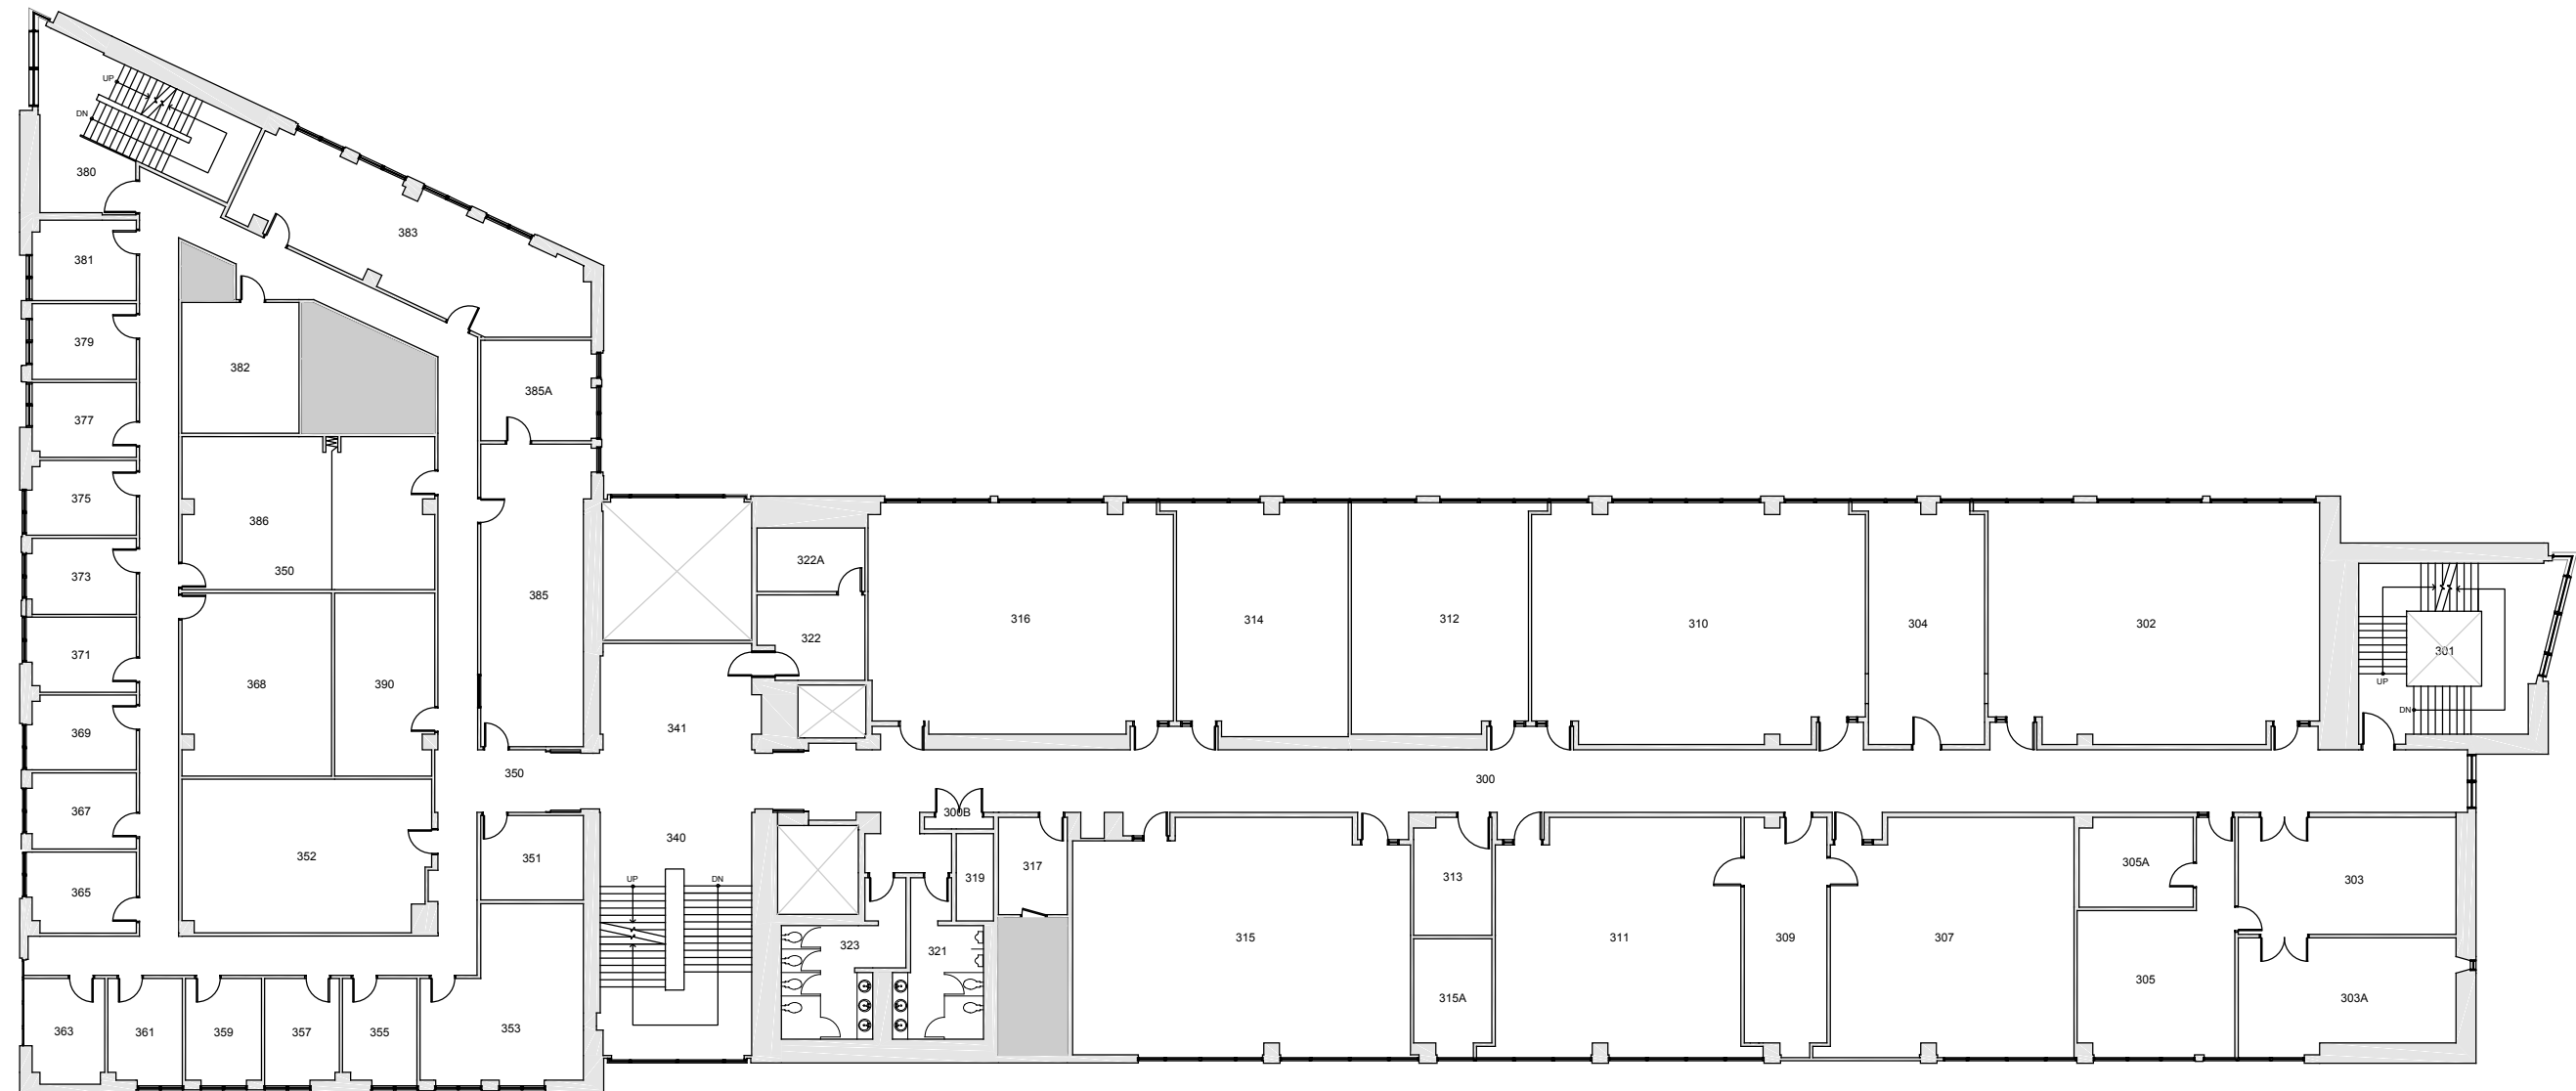

BASE FLOOR PLAN

Western Washington University (WU) makes these documents available on an "as is" basis. All warranties and representations of any kind with regard to said documents are disclaimed, including the implied warranties of merchantability and fitness for a particular use. WU does not warrant the documents against deficiencies of any kind.

COMMUNICATION FACILITY	
FLOOR 3	
Last Drawing Revision: 02/15/2017	Last Sync With AIM: 02/09/2017

Building	CF
Floor #	03