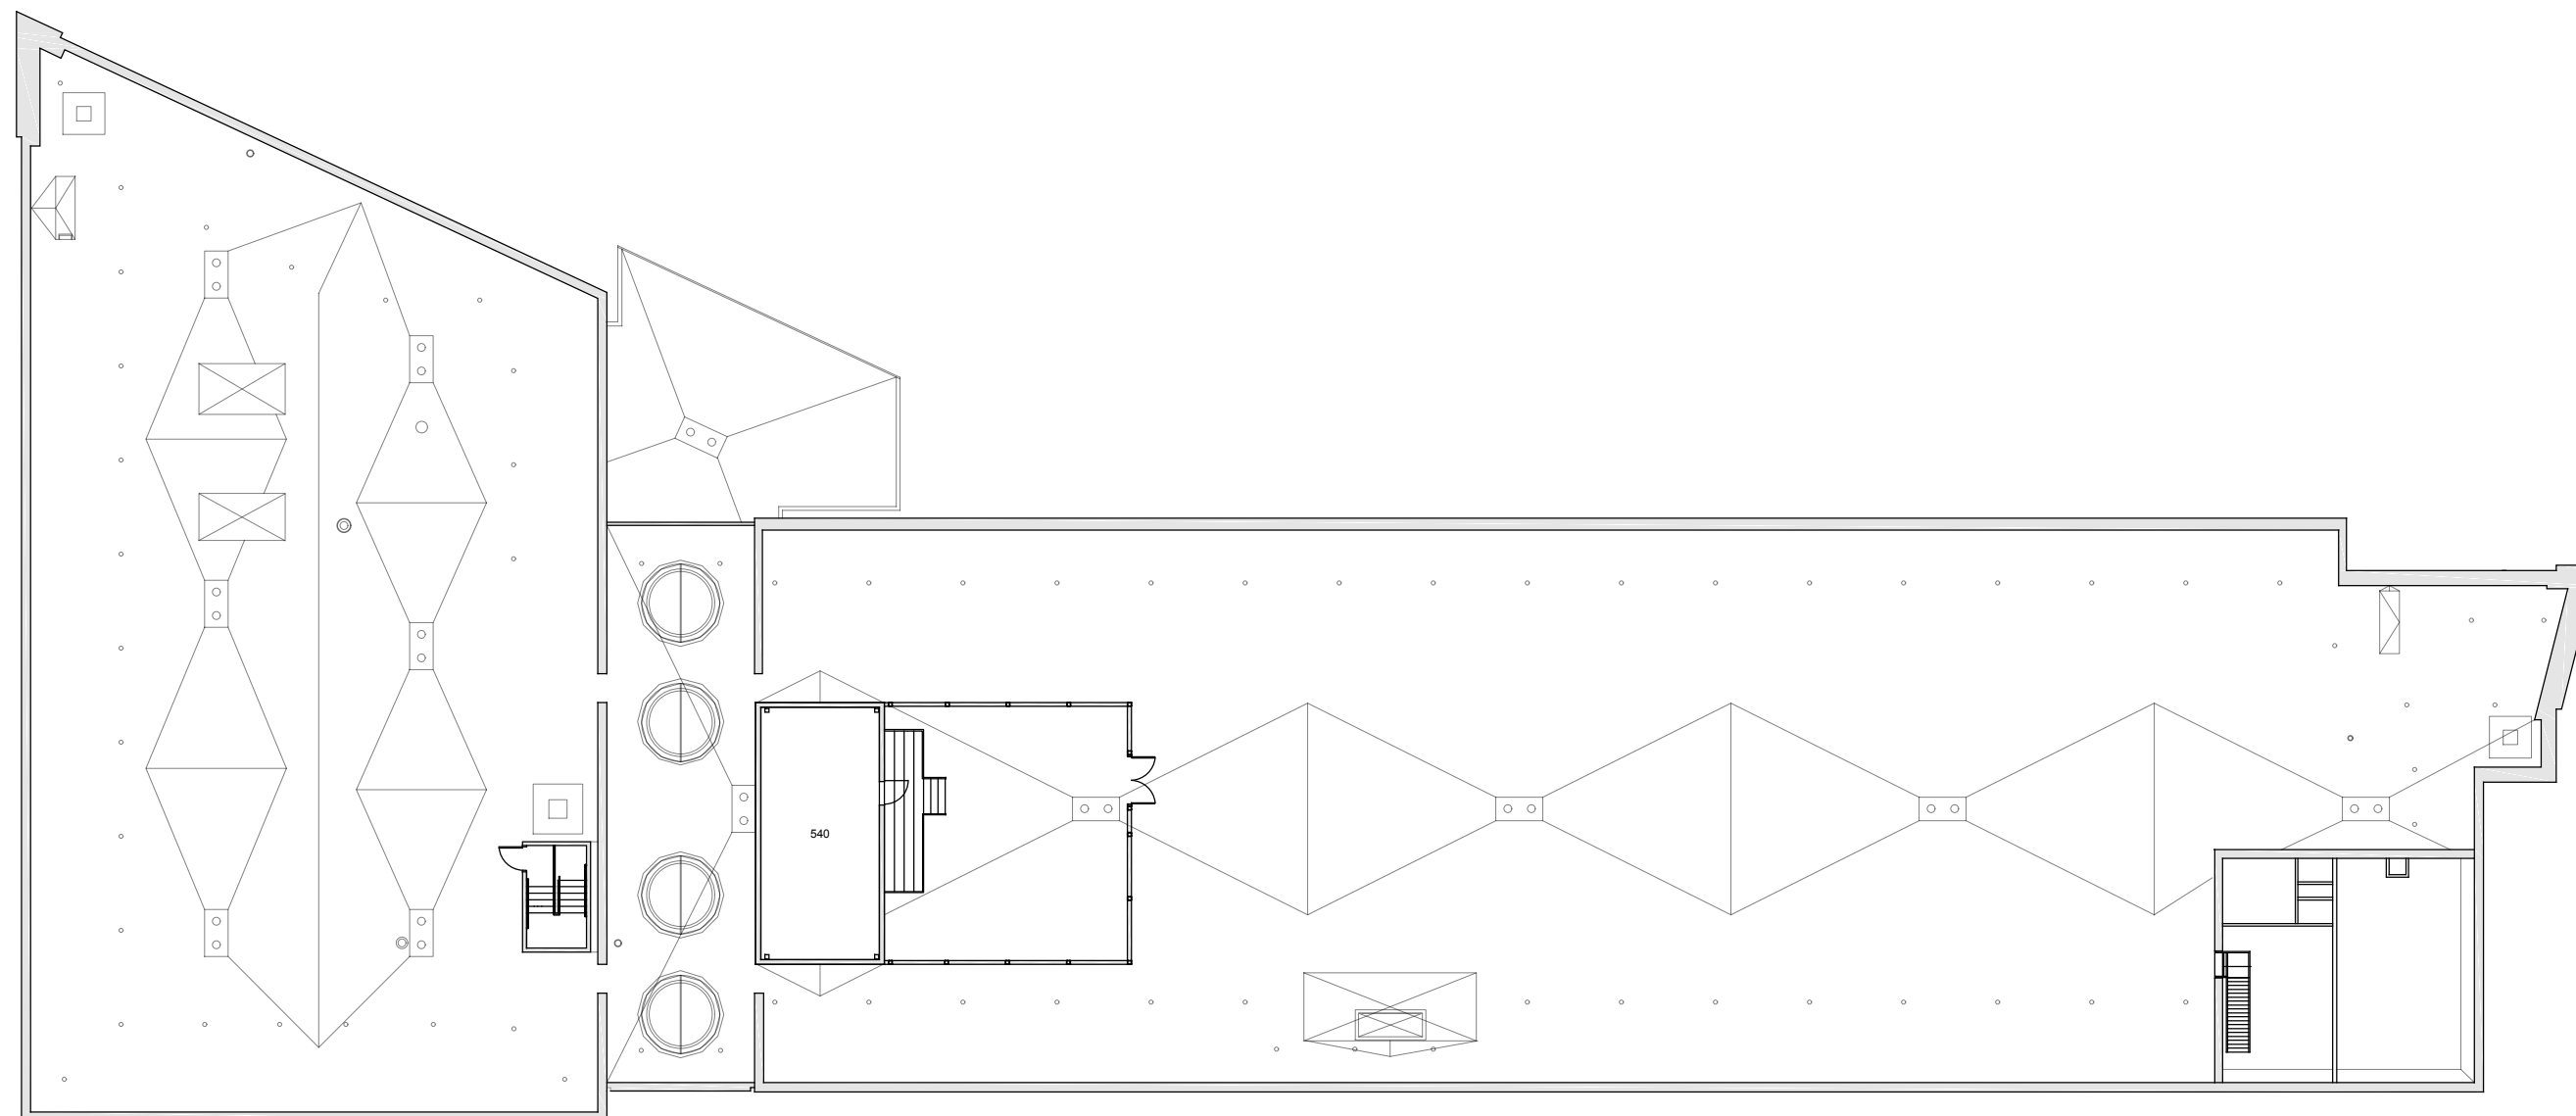

BASE FLOOR PLAN

Western Washington University (WWU) makes these documents available on an "as is" basis. All warranties and representations of any kind with regard to said documents are disclaimed, including the implied warranties of merchantability and fitness for a particular use. WWU does not warrant the documents against deficiencies of any kind.

COMMUNICATION FACILITY
ROOF

Last Drawing Revision: 02/15/2017

Last Sync With AIM: 03/11/2016

Building	CF
Floor #	R