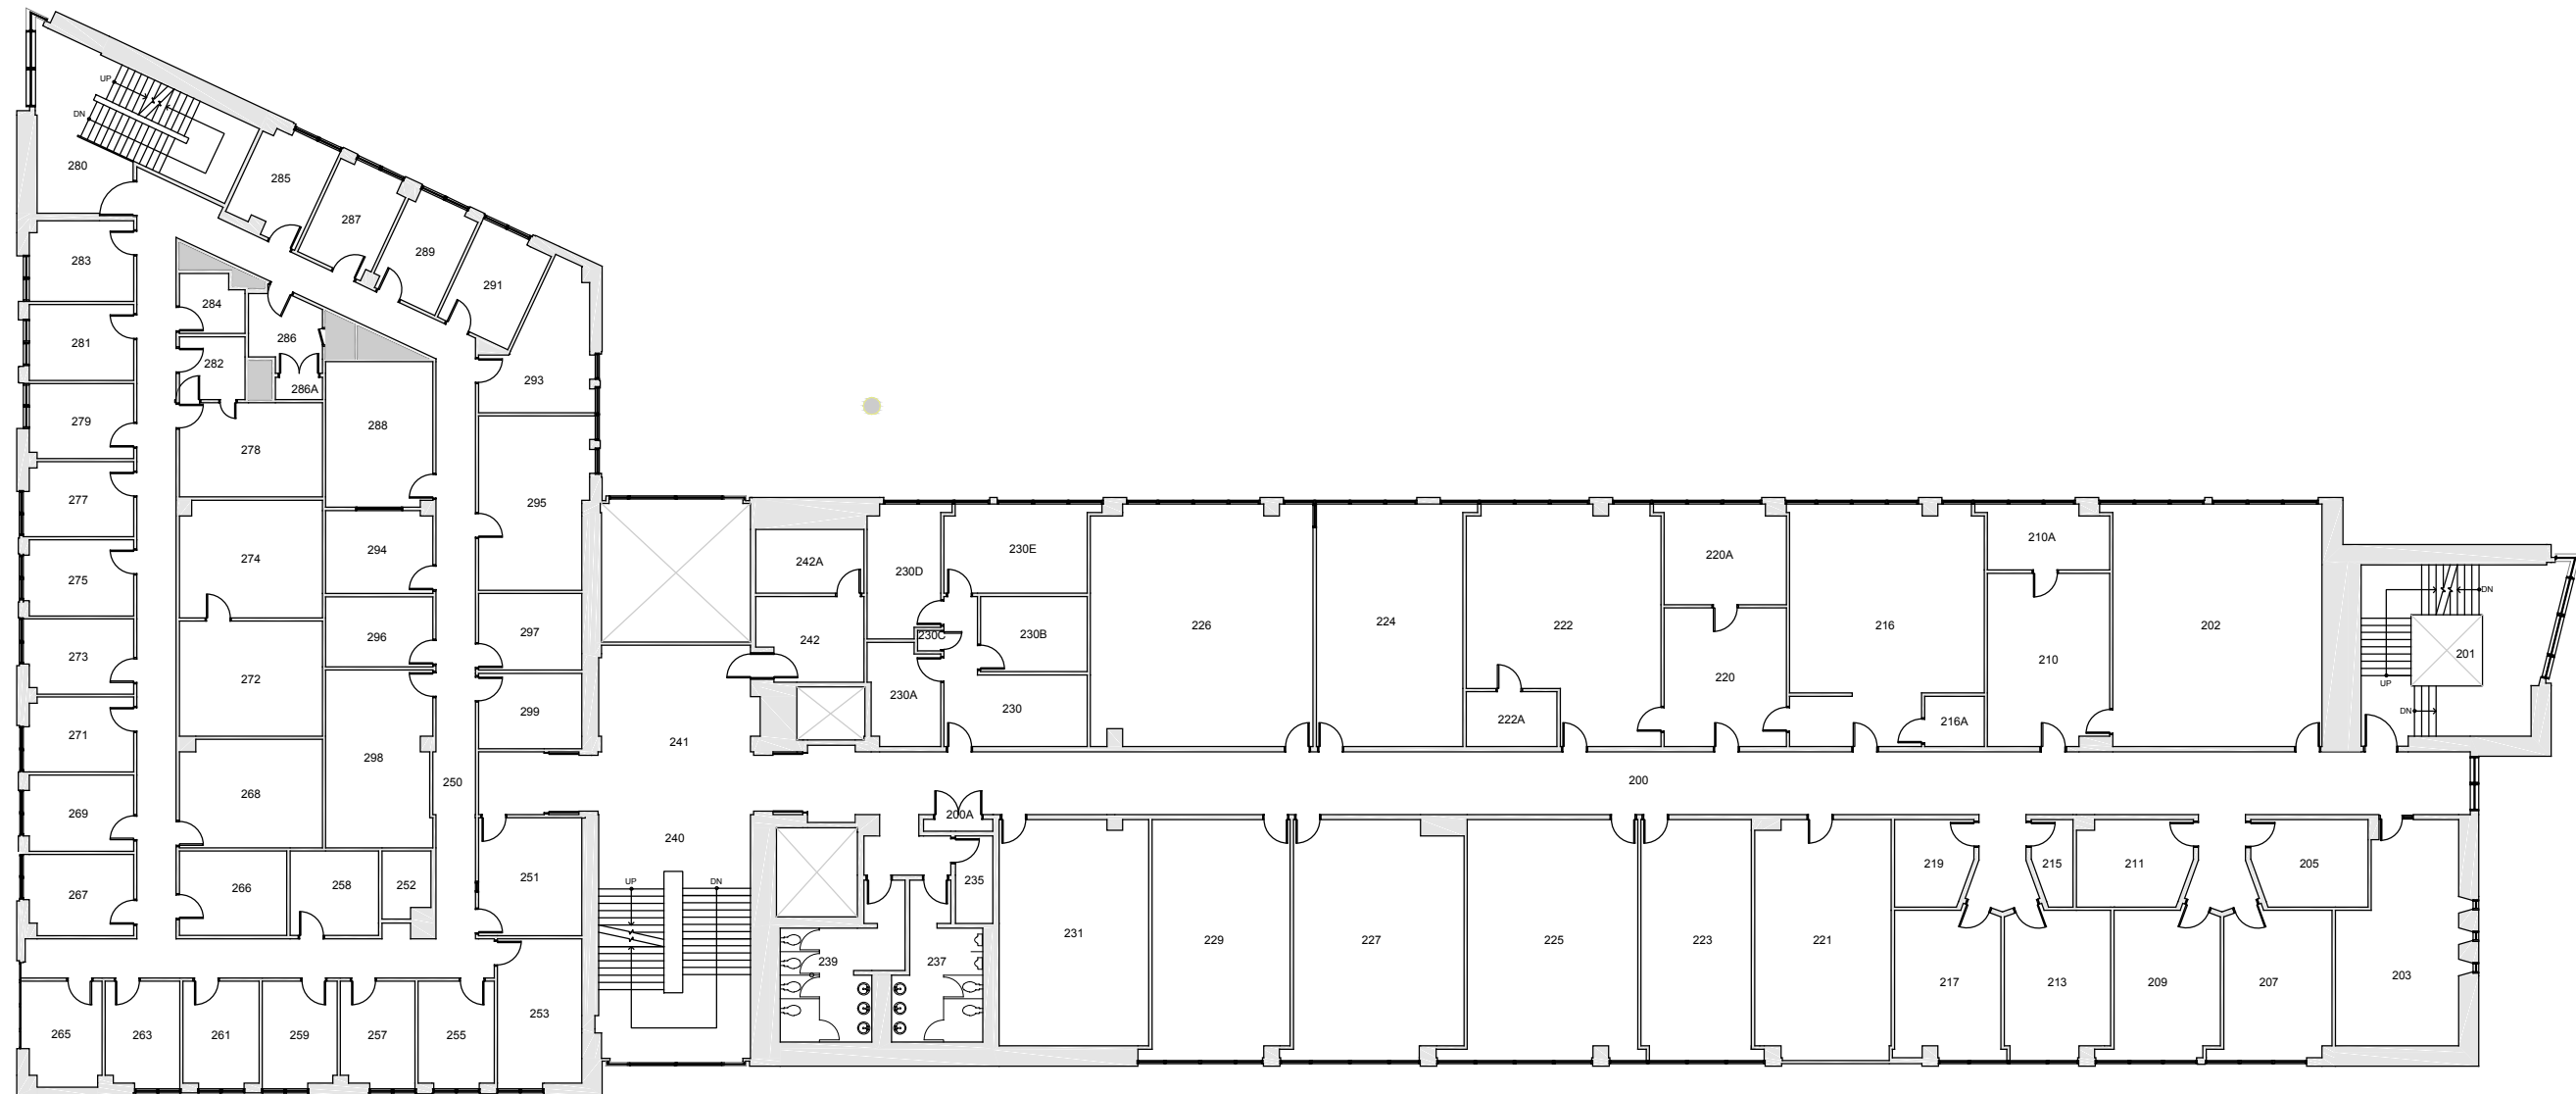

COMMUNICATION FACILITY
BASEMENT

Last Drawing Revision: 02/15/2017

Last Sync With AIM: 02/09/2017

Building	CF
Floor #	B

BASE FLOOR PLAN

Western Washington University (WWU) makes these documents available on an "as is" basis. All warranties and representations of any kind with regard to said documents are disclaimed, including the implied warranties of merchantability and fitness for a particular use. WWU does not warrant the documents against deficiencies of any kind.

COMMUNICATION FACILITY	
FLOOR 1	
Last Drawing Revision: 04/21/2017	Last Sync With AIM: 02/09/2017

Building	CF
Floor #	01

BASE FLOOR PLAN

Western Washington University (WU) makes these documents available on an "as is" basis. All warranties and representations of any kind with regard to said documents are disclaimed, including the implied warranties of merchantability and fitness for a particular use. WU does not warrant the documents against deficiencies of any kind.