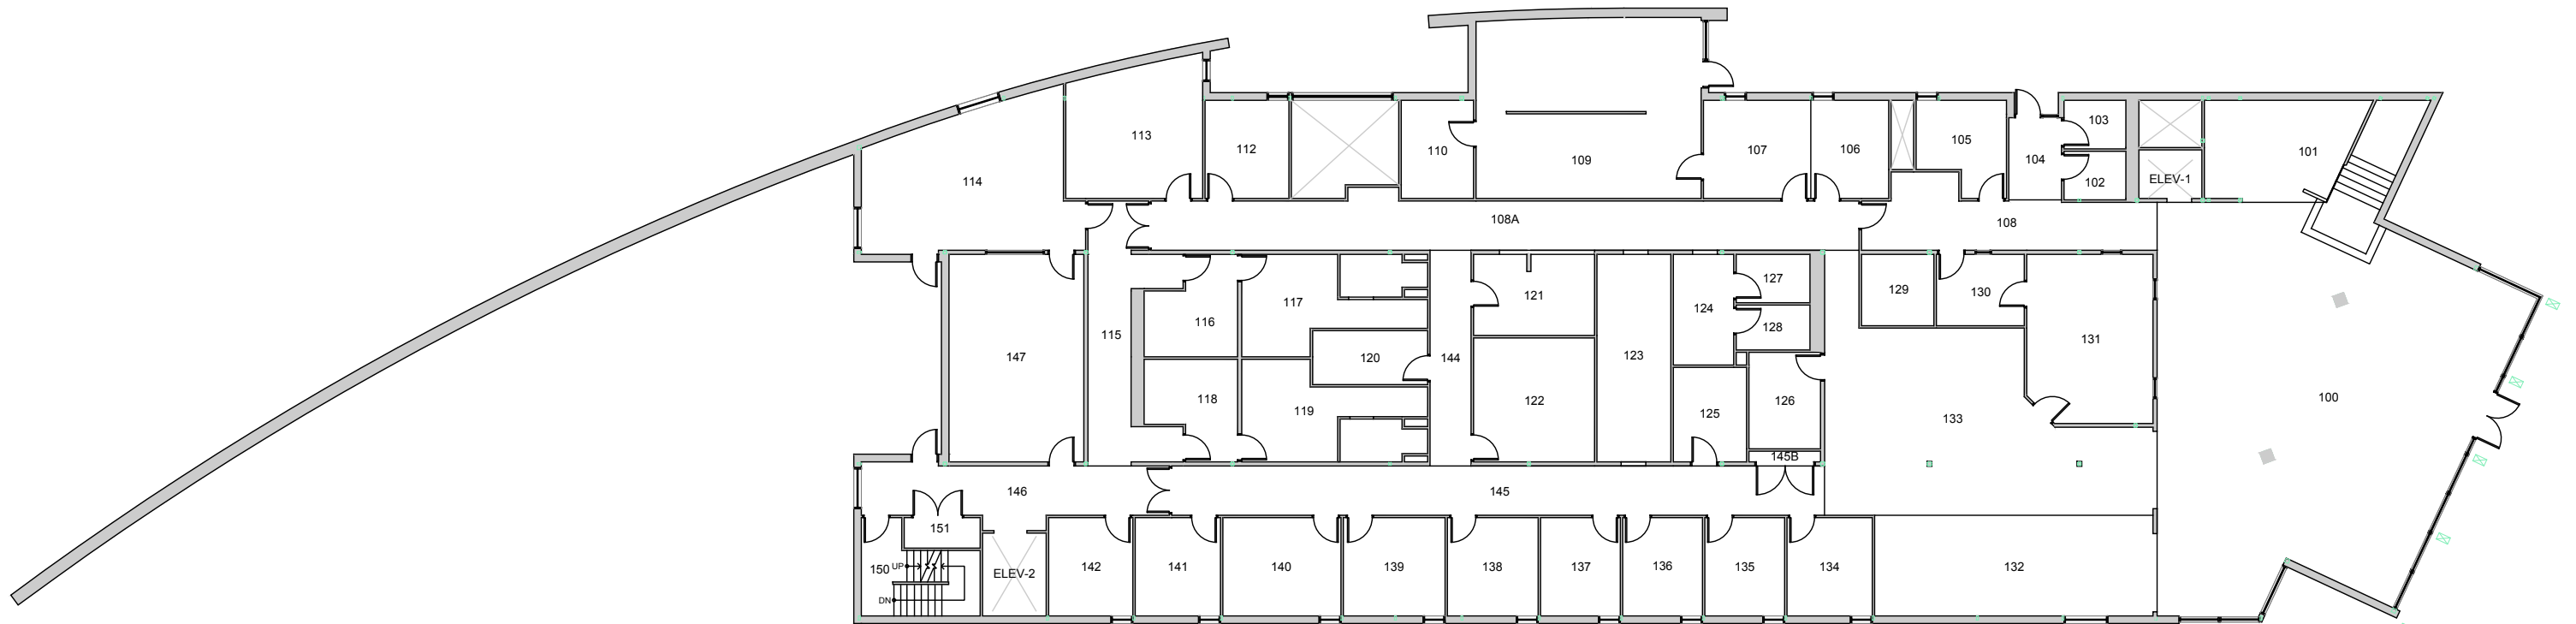

TRUE NORTH

CAMPUS SERVICES BUILDING

BASEMENT

Date Revised: 03/11/2016

Last Sync With FAMIS: 11/19/2015

Building/Zone	CS
Floor #	B

Western Washington University (WWU) makes these documents available on an "as is" basis. All warranties and representations of any kind with regard to said documents are disclaimed, including the implied warranties of merchantability and fitness for a particular use. WWU does not warrant the documents against deficiencies of any kind.