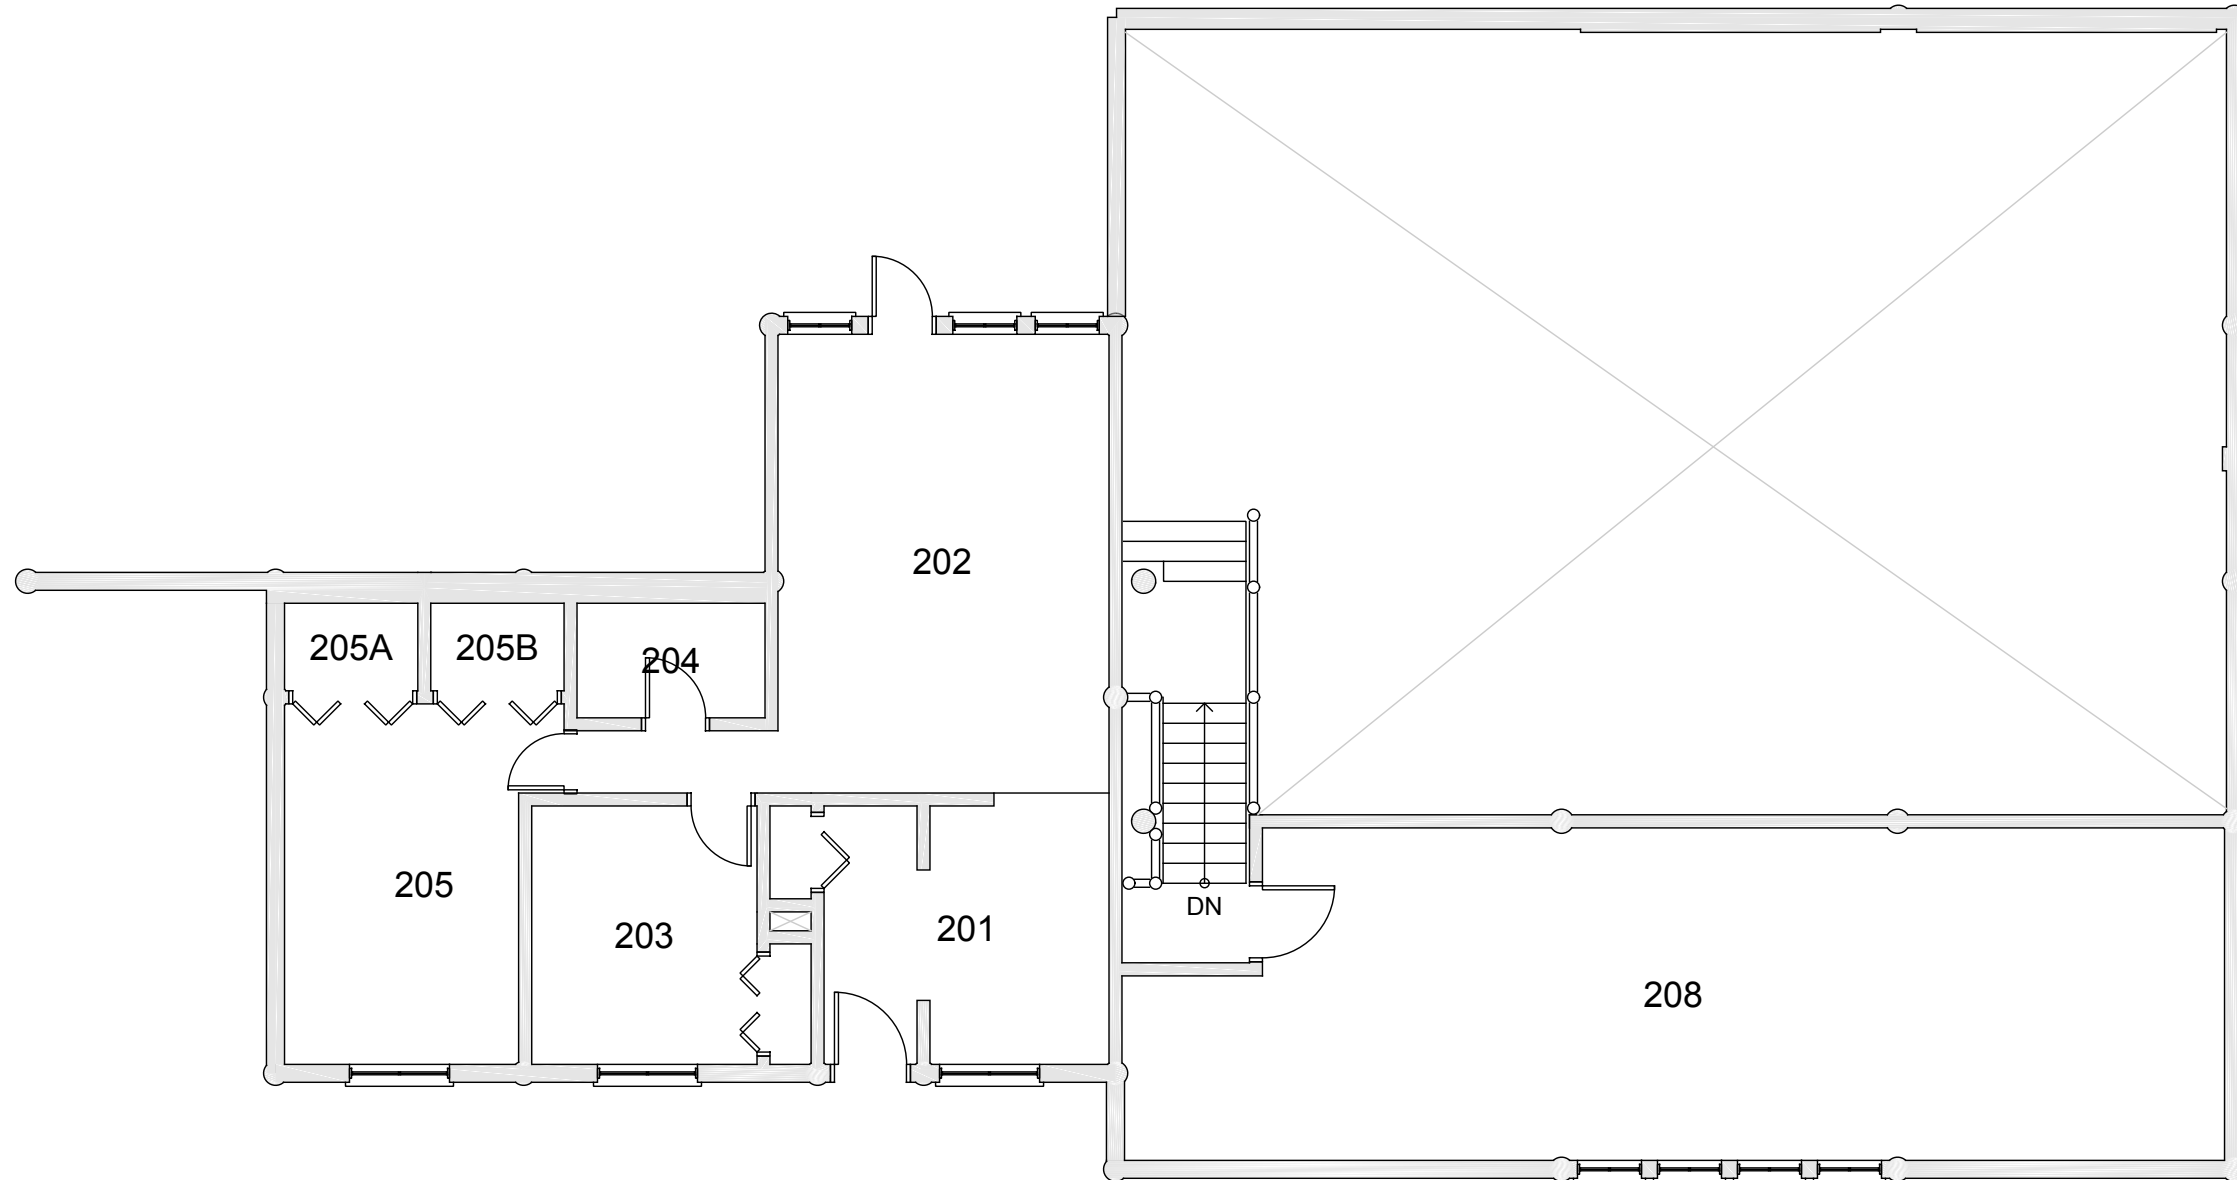

TRUE NORTH

LAKWOOD STUDENT CENTER

FLOOR 1

Date Revised: 03/14/2016

Last Sync With FAMIS: 02/05/2016

Building/Zone	LW
Floor #	1

Western Washington University (WWU) makes these documents available on an "as is" basis. All warranties and representations of any kind with regard to said documents are disclaimed, including the implied warranties of merchantability and fitness for a particular use. WWU does not warrant the documents against deficiencies of any kind.

TRUE NORTH

LAKESWOOD STUDENT CENTER
FLOOR 2

Date Revised: 03/14/2016

Last Sync With FAMIS: 02/05/2016

Building/Zone	LW
Floor #	2