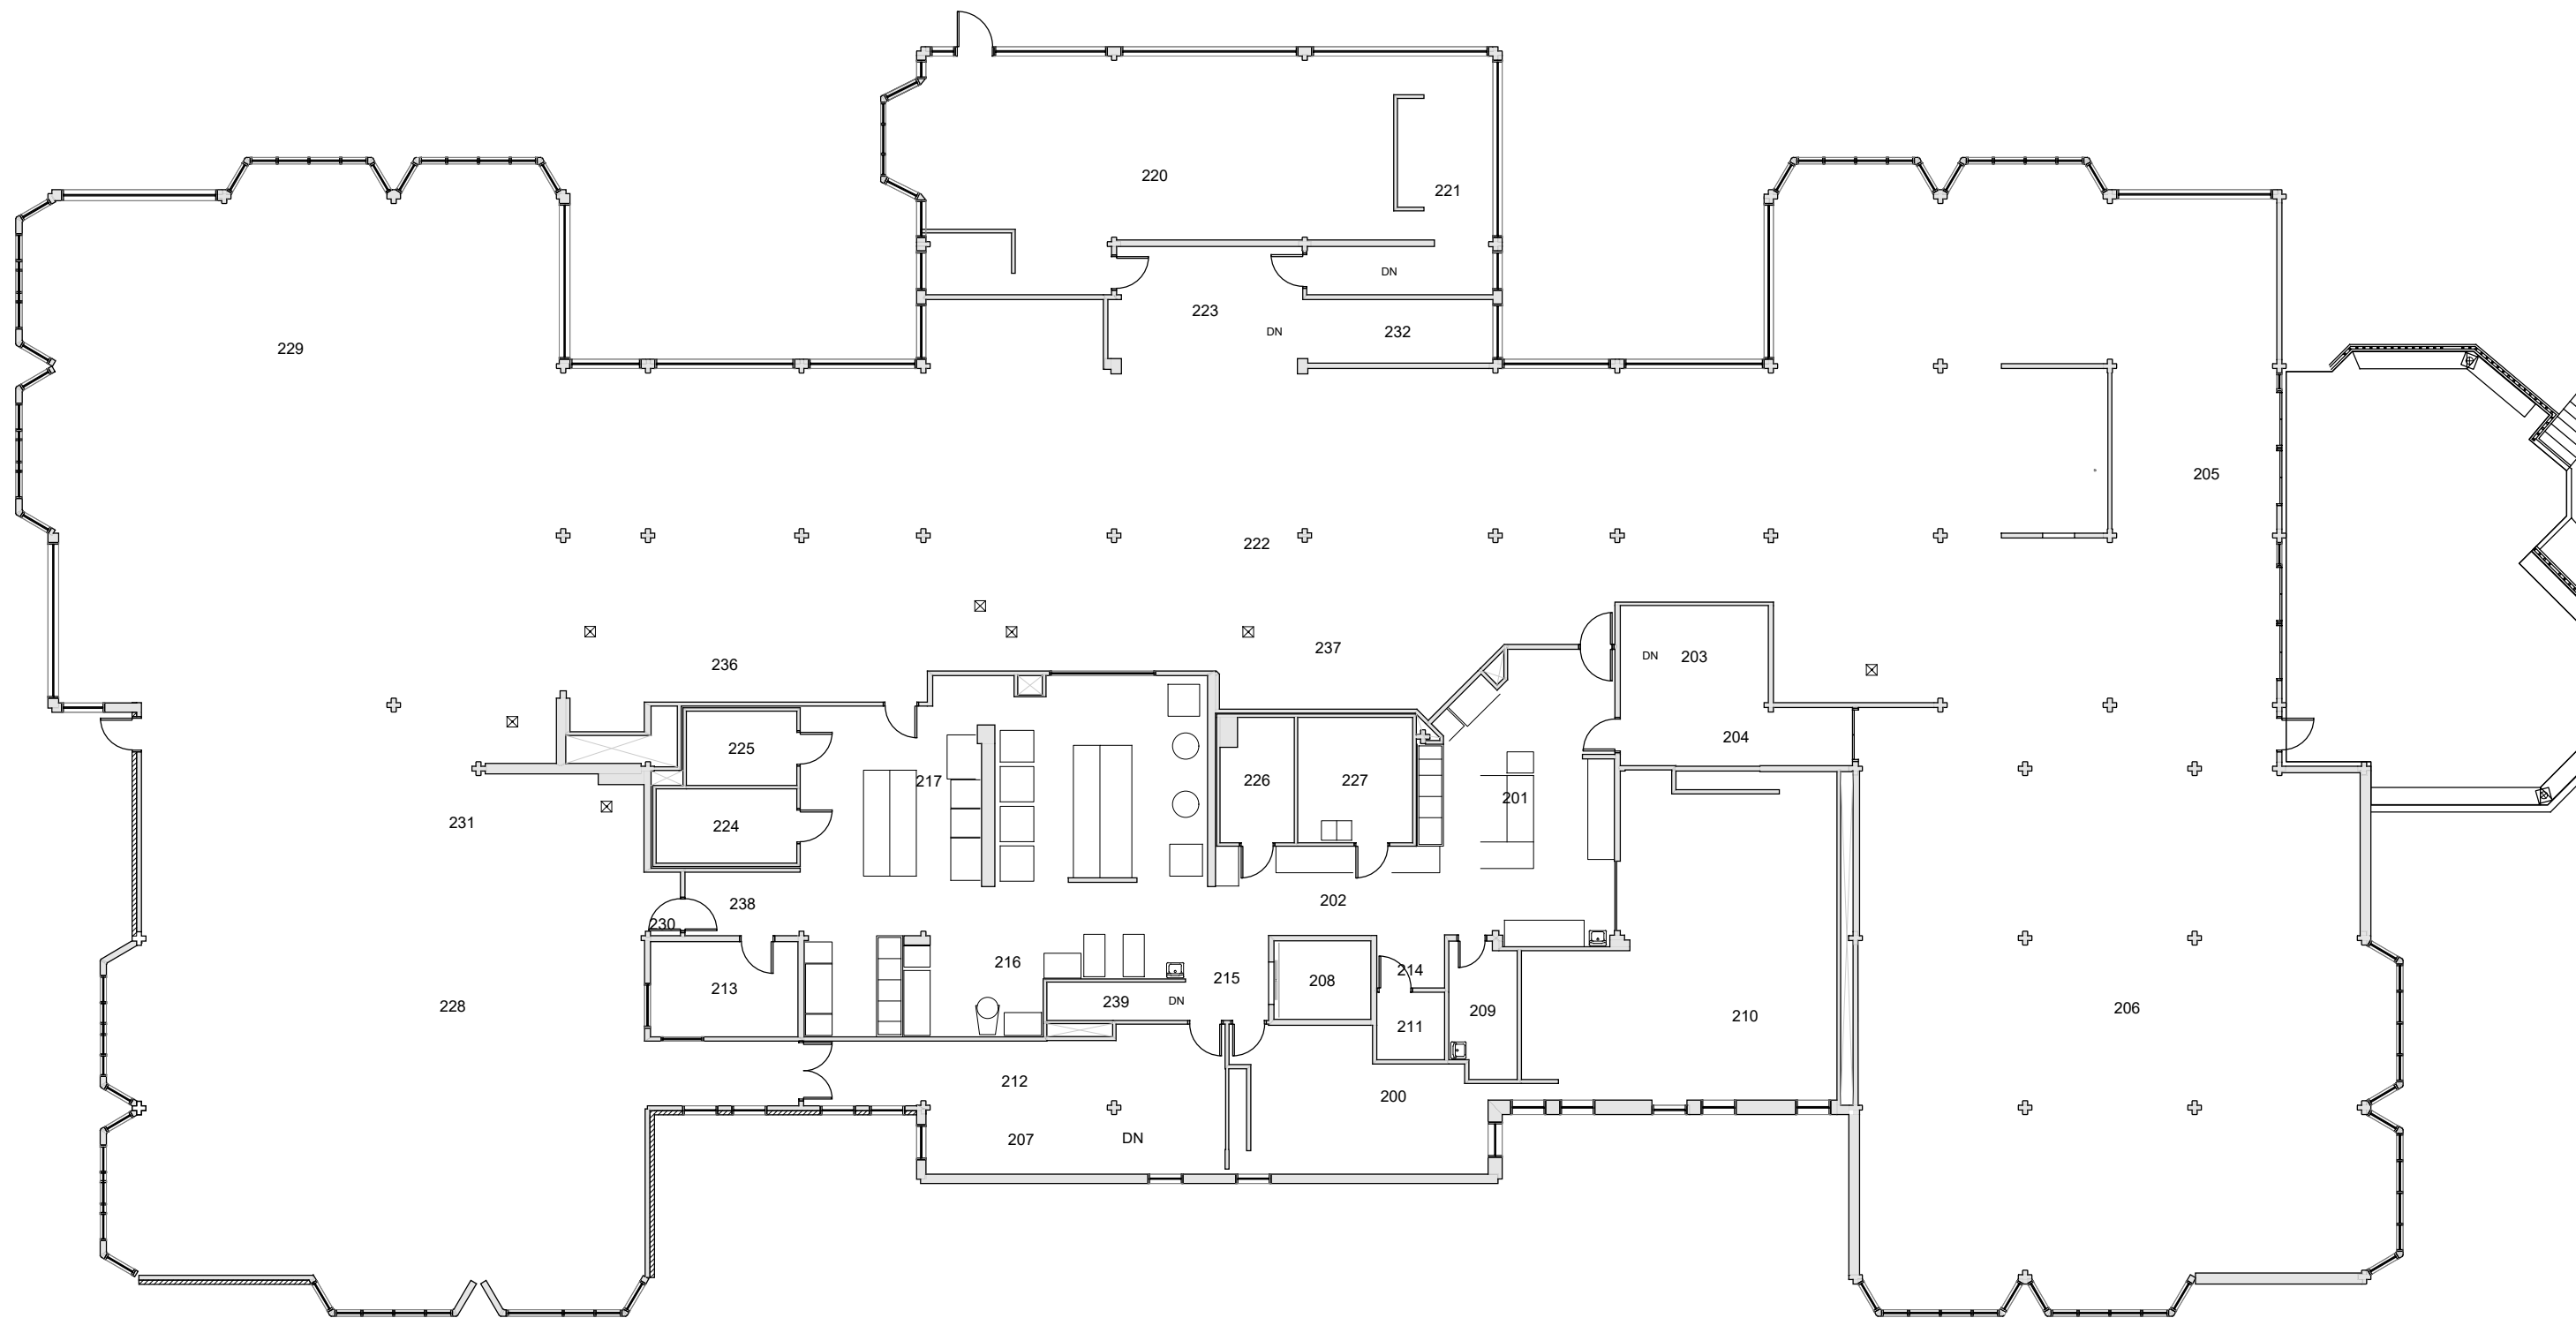

BASE FLOOR PLAN

Western Washington University (WWU) makes these documents available on an "as is" basis. All warranties and representations of any kind with regard to said documents are disclaimed, including the implied warranties of merchantability and fitness for a particular use. WWU does not warrant the documents against deficiencies of any kind.

Last Drawing Revision: 07/10/2018

RIDGEWAY COMMONS
FLOOR 1

Last Sync With AIM: 02/09/2017

Building	RC
Floor #	01

BASE FLOOR PLAN

Western Washington University (WWU) makes these documents available on an "as is" basis. All warranties and representations of any kind with regard to said documents are disclaimed, including the implied warranties of merchantability and fitness for a particular use. WWU does not warrant the documents against deficiencies of any kind.

RIDGEWAY COMMONS	
FLOOR 2	
Last Drawing Revision: 05/23/2017	Last Sync With AIM: 02/09/2017

Building RC
Floor # 02