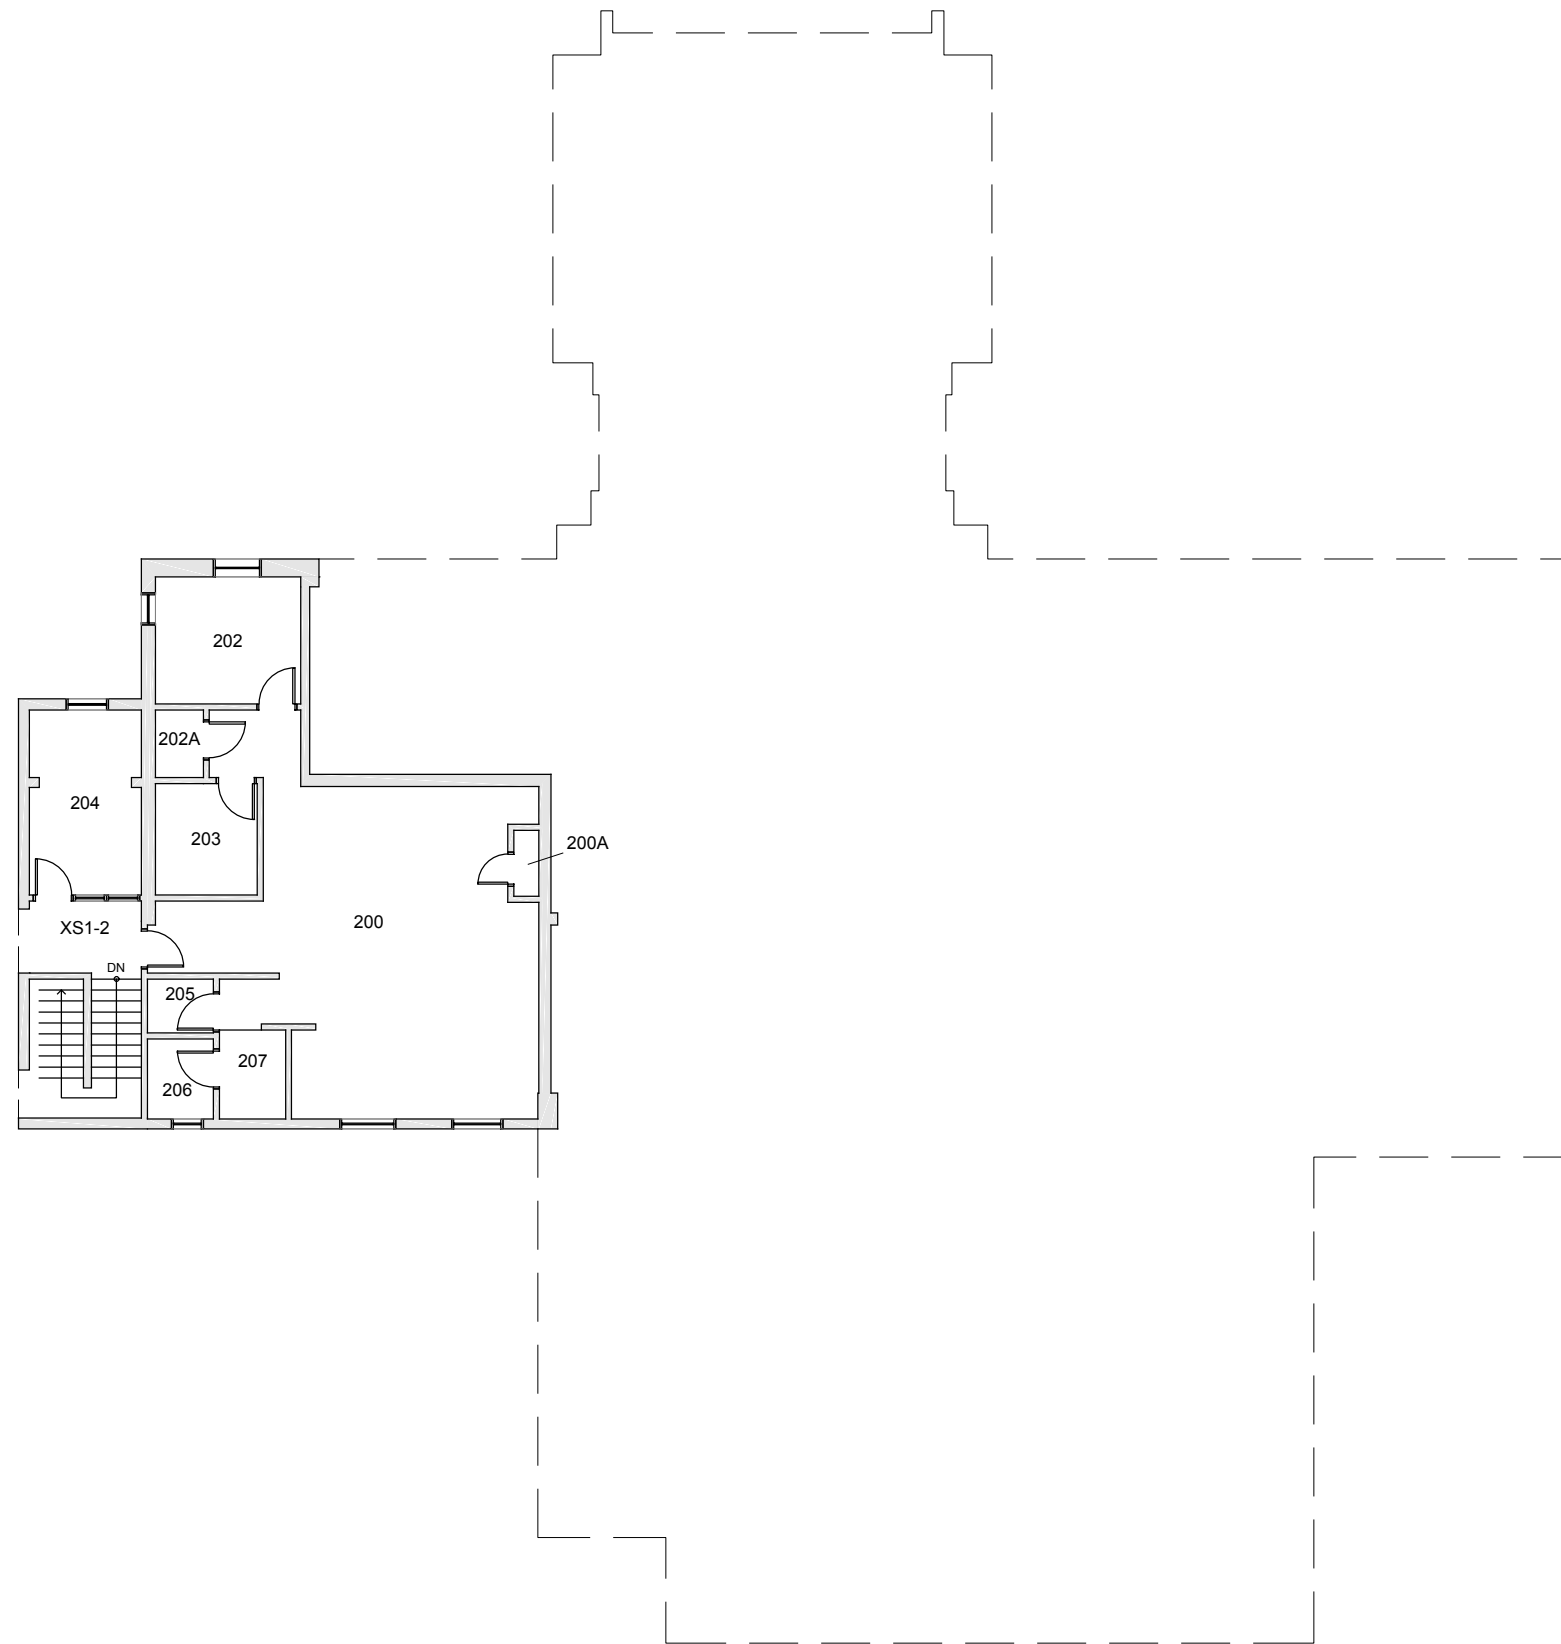

Western Washington University (WWU) makes these documents available on an "as is" basis. All warranties and representations of any kind with regard to said documents are disclaimed, including the implied warranties of merchantability and fitness for a particular use. WWU does not warrant the documents against deficiencies of any kind.

TRUE NORTH

Date Revised: 02/25/2016

STEAM PLANT

FLOOR 2

Last Sync With FAMIS: 11/09/2015

Building/Zone

SP

Floor #

2