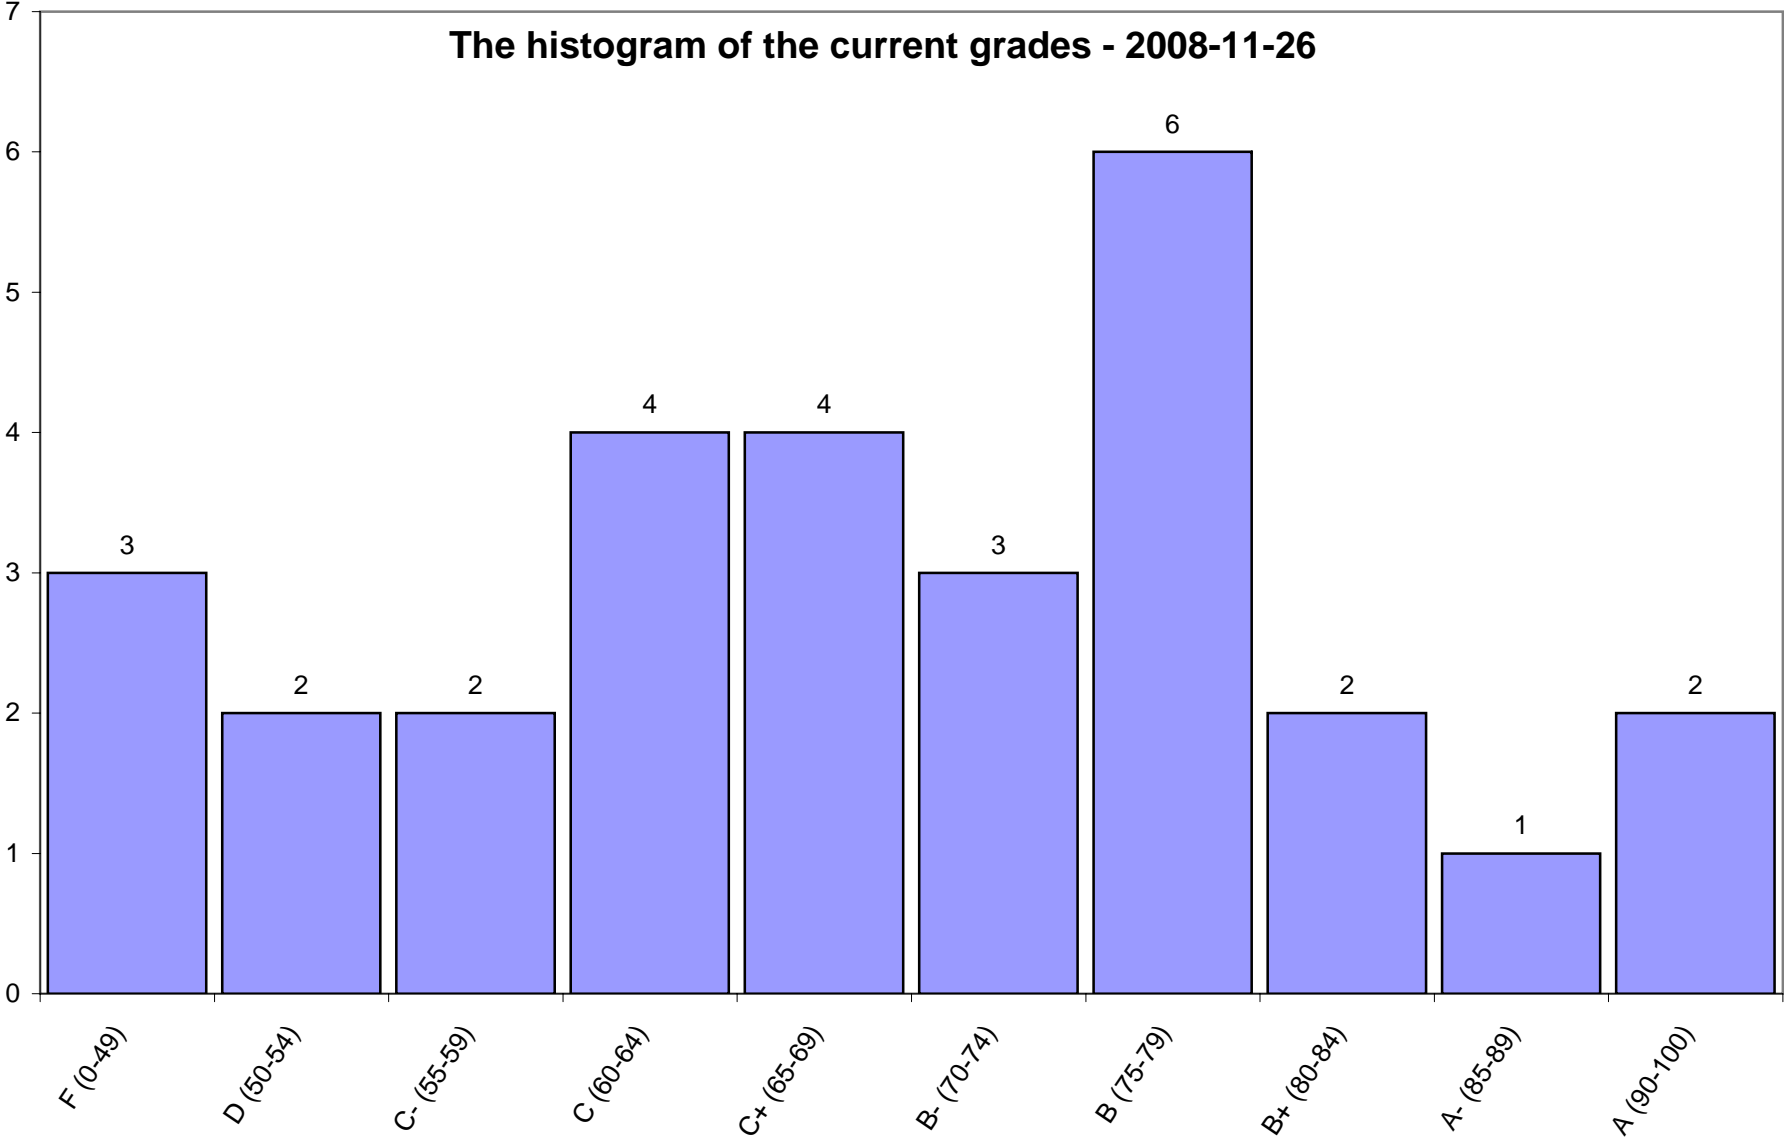

The histogram of the current grades - 2008-11-26

Average 68, Median 69, Standard Deviation 14, Count 29, Max 92