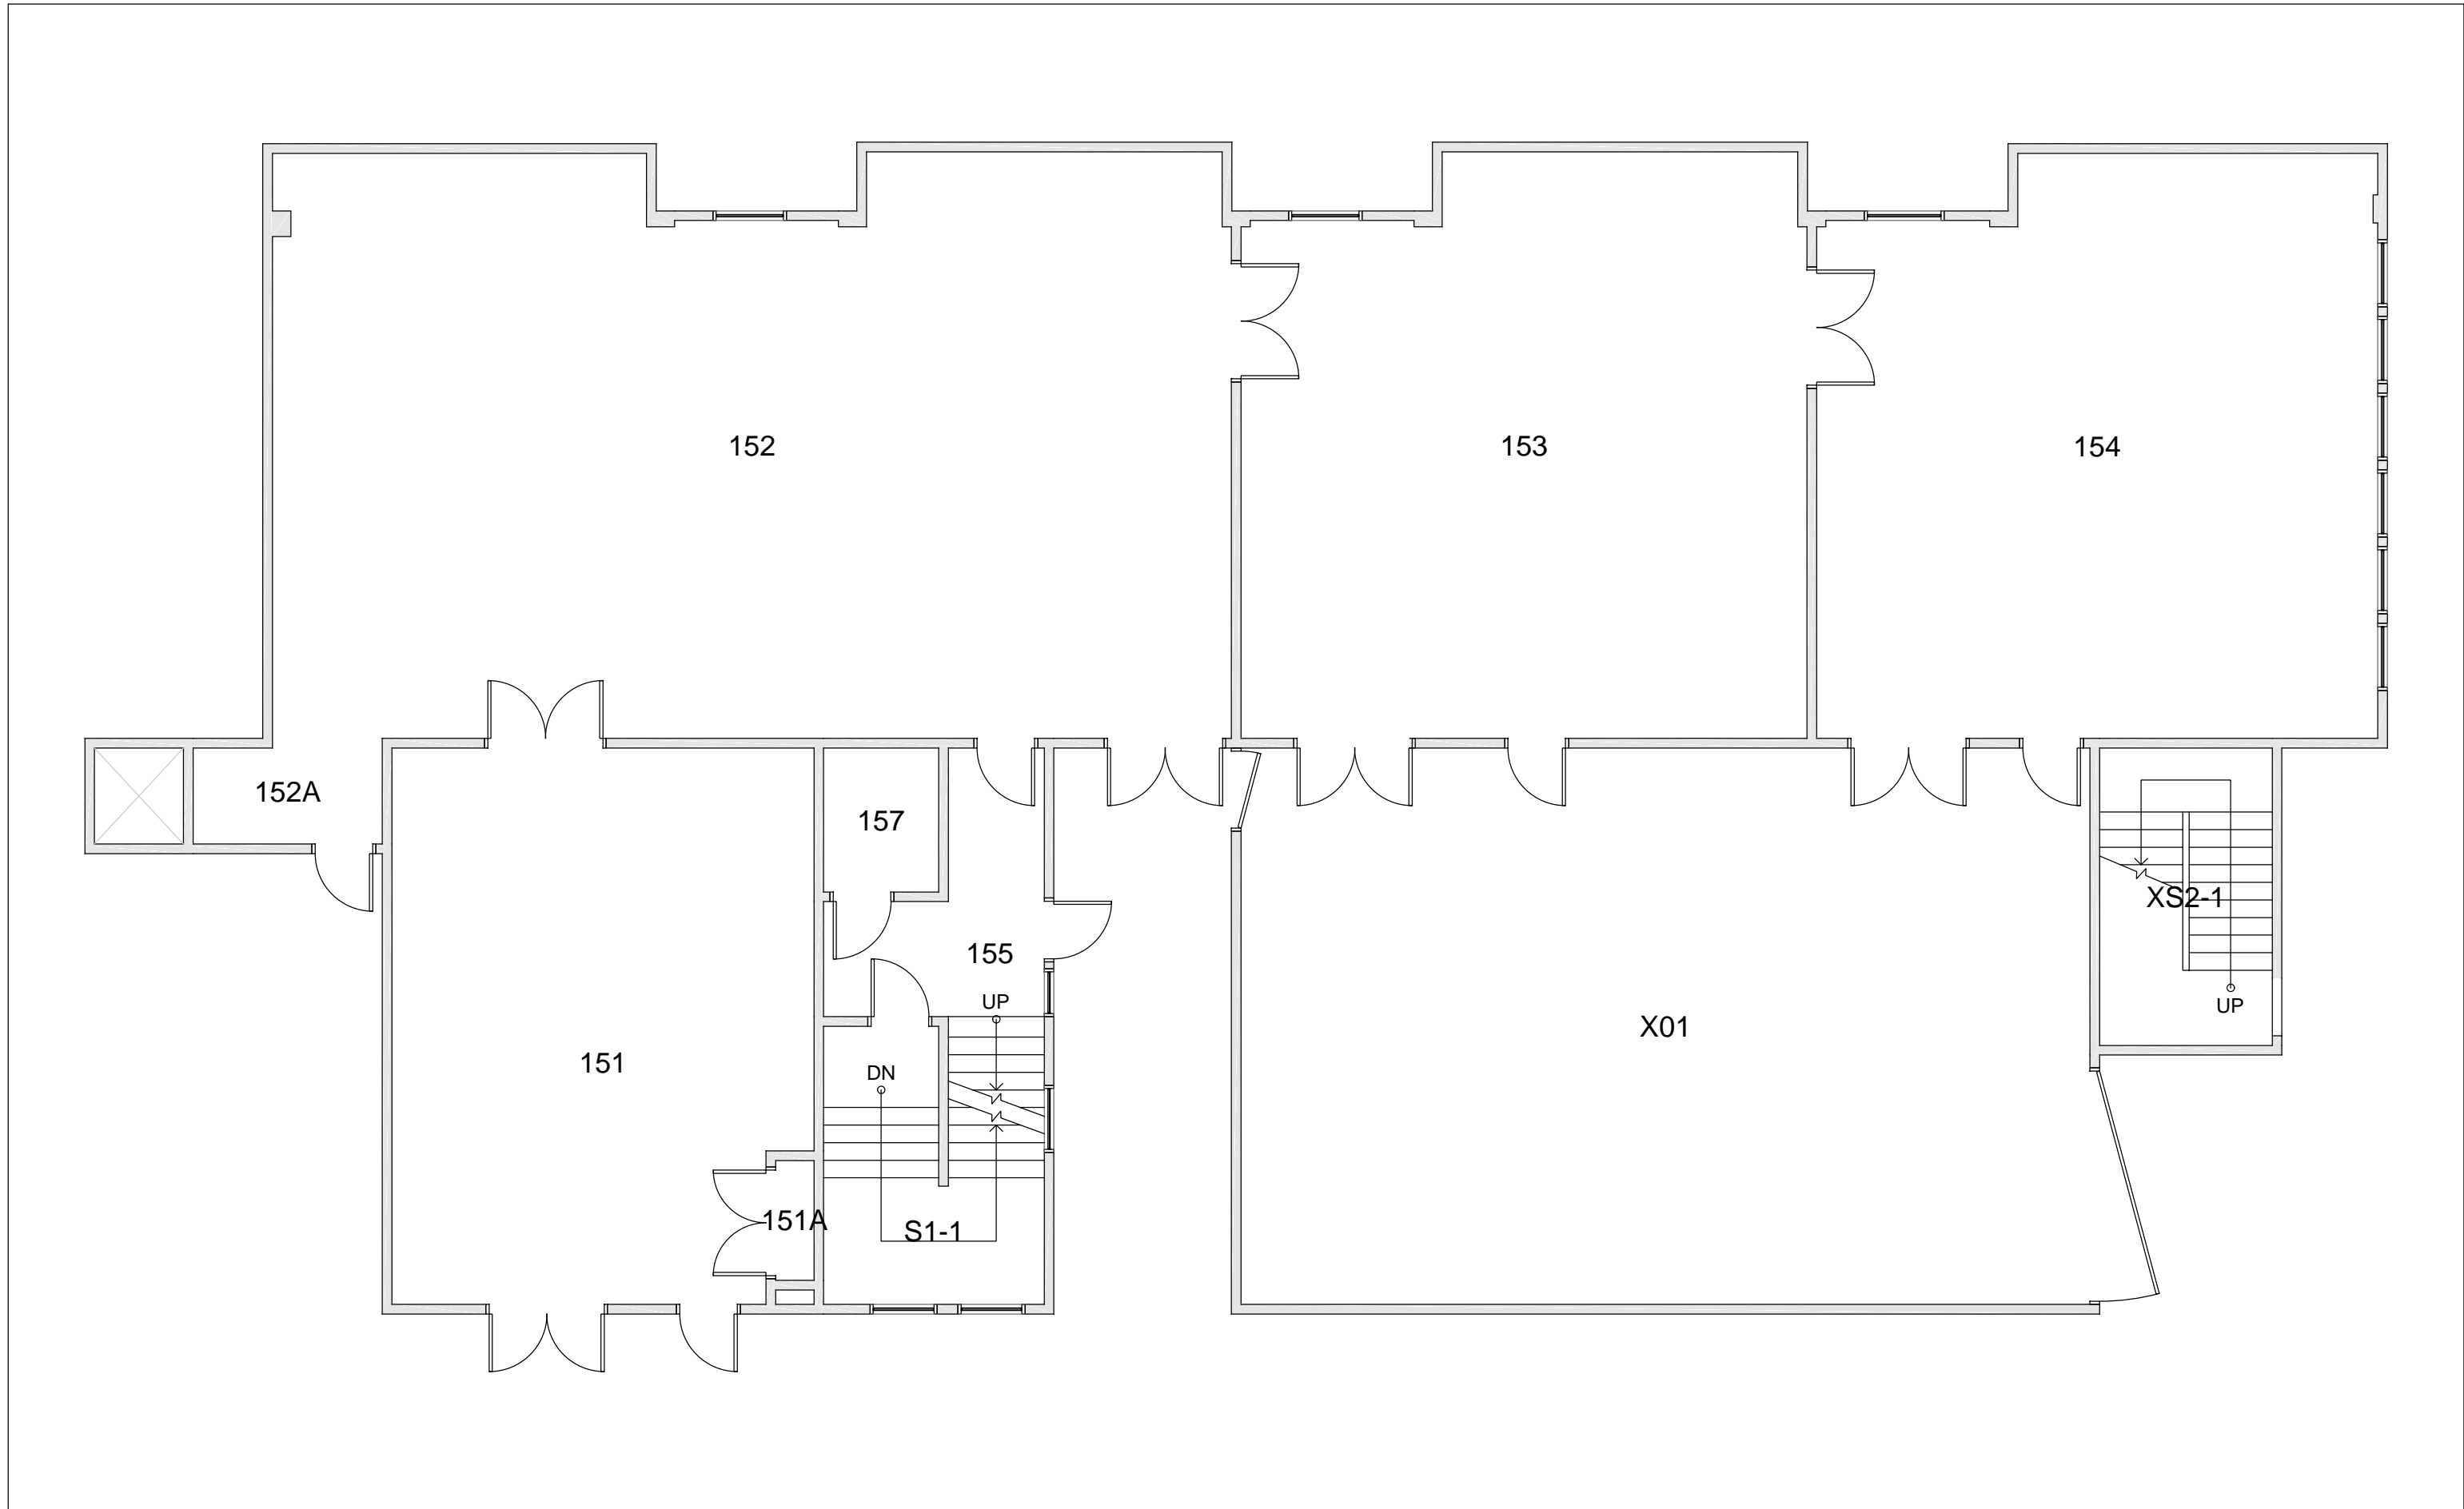

# ART ANNEX BASEMENT

Last Sync With FAMIS: 03/05/2015

Building Zone	AA
Floor #	B

Western Washington University (WWU) makes these documents available on an "as is" basis. All warranties and representations of any kind with regard to said documents are disclaimed, including the implied warranties of merchantability and fitness for a particular use. WWU does not warrant the documents against deficiencies of any kind.