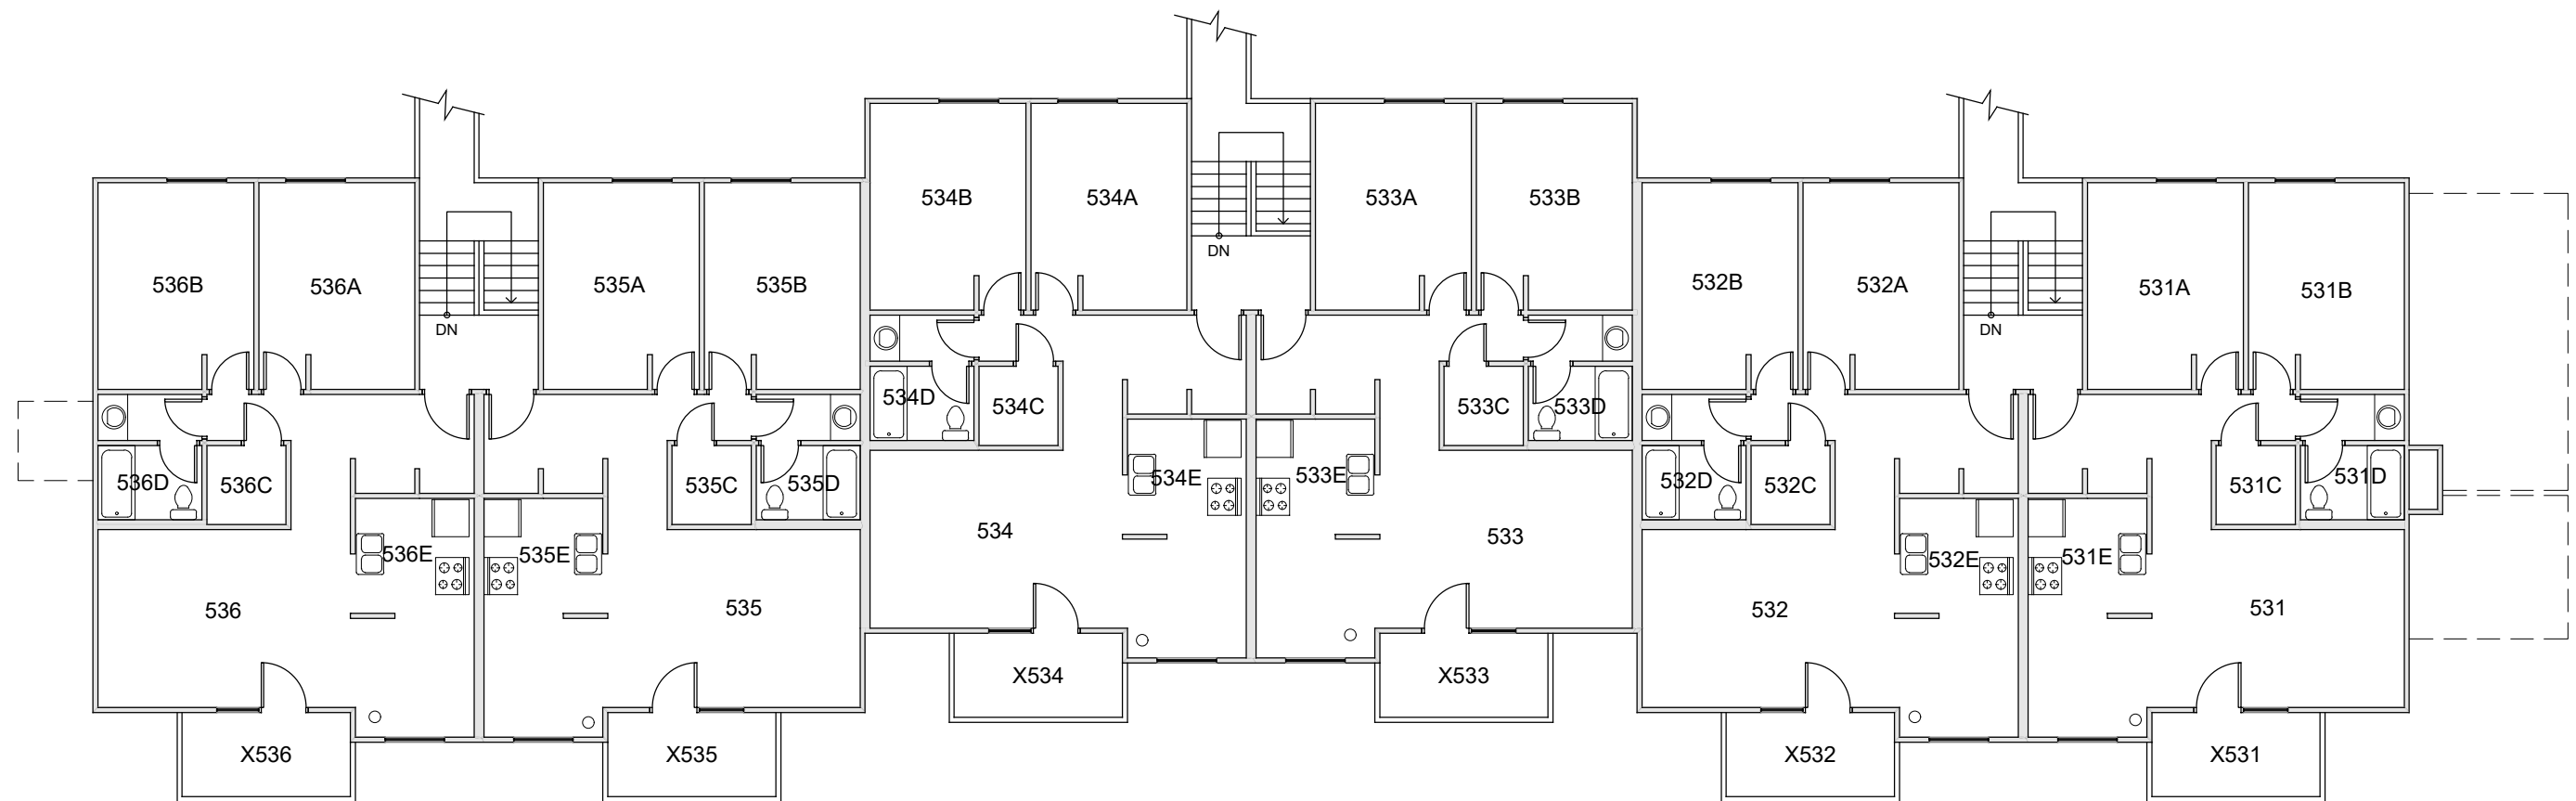

TRUE NORTH

BIRNAM WOOD BLDG 5
FLOOR 1

Last Drawing Revision: 09/05/2018

Last Sync With AIM: 02/09/2017

Building	BW05
Floor #	1

BASE FLOOR PLAN

Western Washington University (WWU) makes these documents available on an "as is" basis. All warranties and representations of any kind with regard to said documents are disclaimed, including the implied warranties of merchantability and fitness for a particular use. WWU does not warrant the documents against deficiencies of any kind.

BIRNAM WOOD BLDG 5
FLOOR 2

Last Drawing Revision: 09/05/2018

Last Sync With AIM: 02/09/2017

Building	BW05
Floor #	2

BASE FLOOR PLAN

Western Washington University (WWU) makes these documents available on an "as is" basis. All warranties and representations of any kind with regard to said documents are disclaimed, including the implied warranties of merchantability and fitness for a particular use. WWU does not warrant the documents against deficiencies of any kind.

BIRNAM WOOD BLDG 5
 FLOOR 3
 Last Drawing Revision: 09/05/2018
 Last Sync With AIM: 02/09/2017

Building
BW05
 Floor #
3