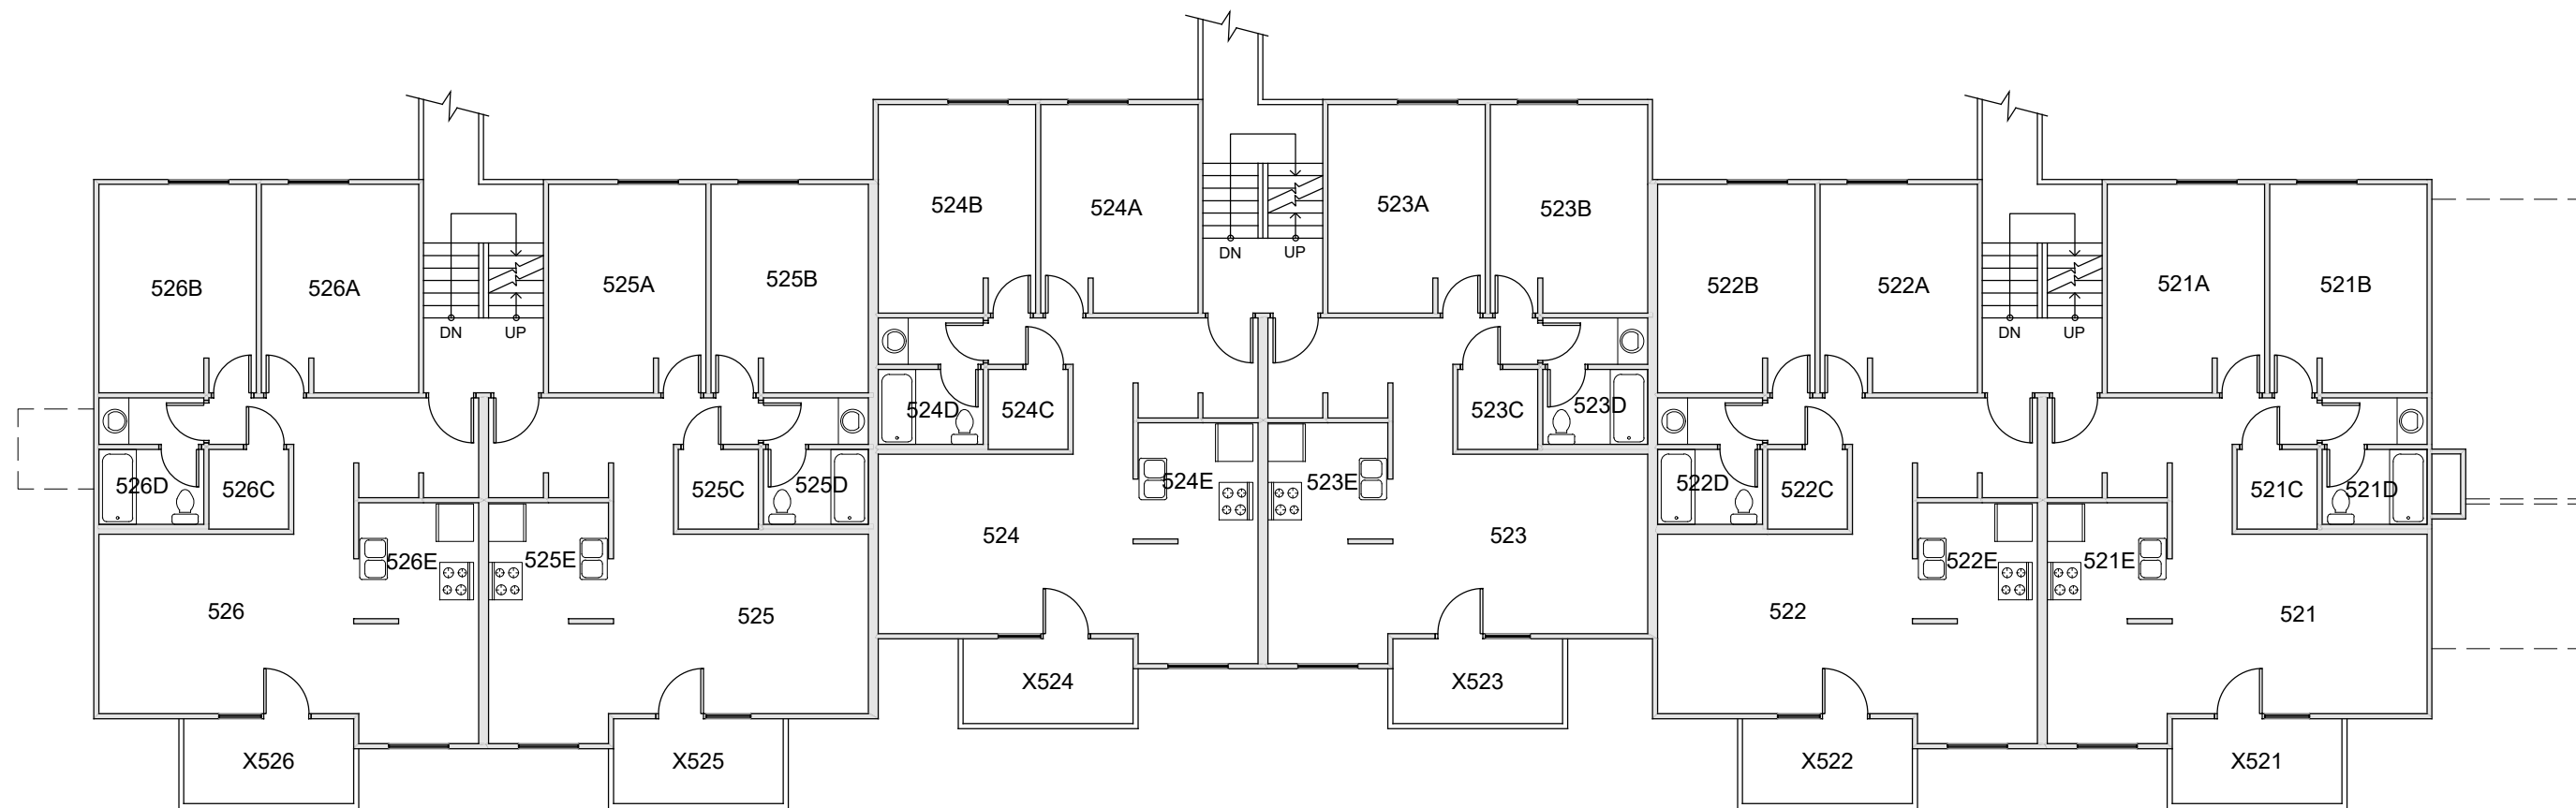

TRUE NORTH

BIRNAM WOOD BLDG 5
FLOOR 1

Last Drawing Revision: 09/05/2018

Last Sync With AIM: 02/09/2017

Building	BW05
Floor #	1

BASE FLOOR PLAN

Western Washington University (WWU) makes these documents available on an "as is" basis. All warranties and representations of any kind with regard to said documents are disclaimed, including the implied warranties of merchantability and fitness for a particular use. WWU does not warrant the documents against deficiencies of any kind.

BIRNAM WOOD BLDG 5
FLOOR 2

Last Drawing Revision: 09/05/2018

Last Sync With AIM: 02/09/2017

Building	BW05
Floor #	2

BASE FLOOR PLAN

Western Washington University (WWU) makes these documents available on an "as is" basis. All warranties and representations of any kind with regard to said documents are disclaimed, including the implied warranties of merchantability and fitness for a particular use. WWU does not warrant the documents against deficiencies of any kind.

BIRNAM WOOD BLDG 5
 FLOOR 3
 Last Drawing Revision: 09/05/2018
 Last Sync With AIM: 02/09/2017

Building
BW05
 Floor #
3