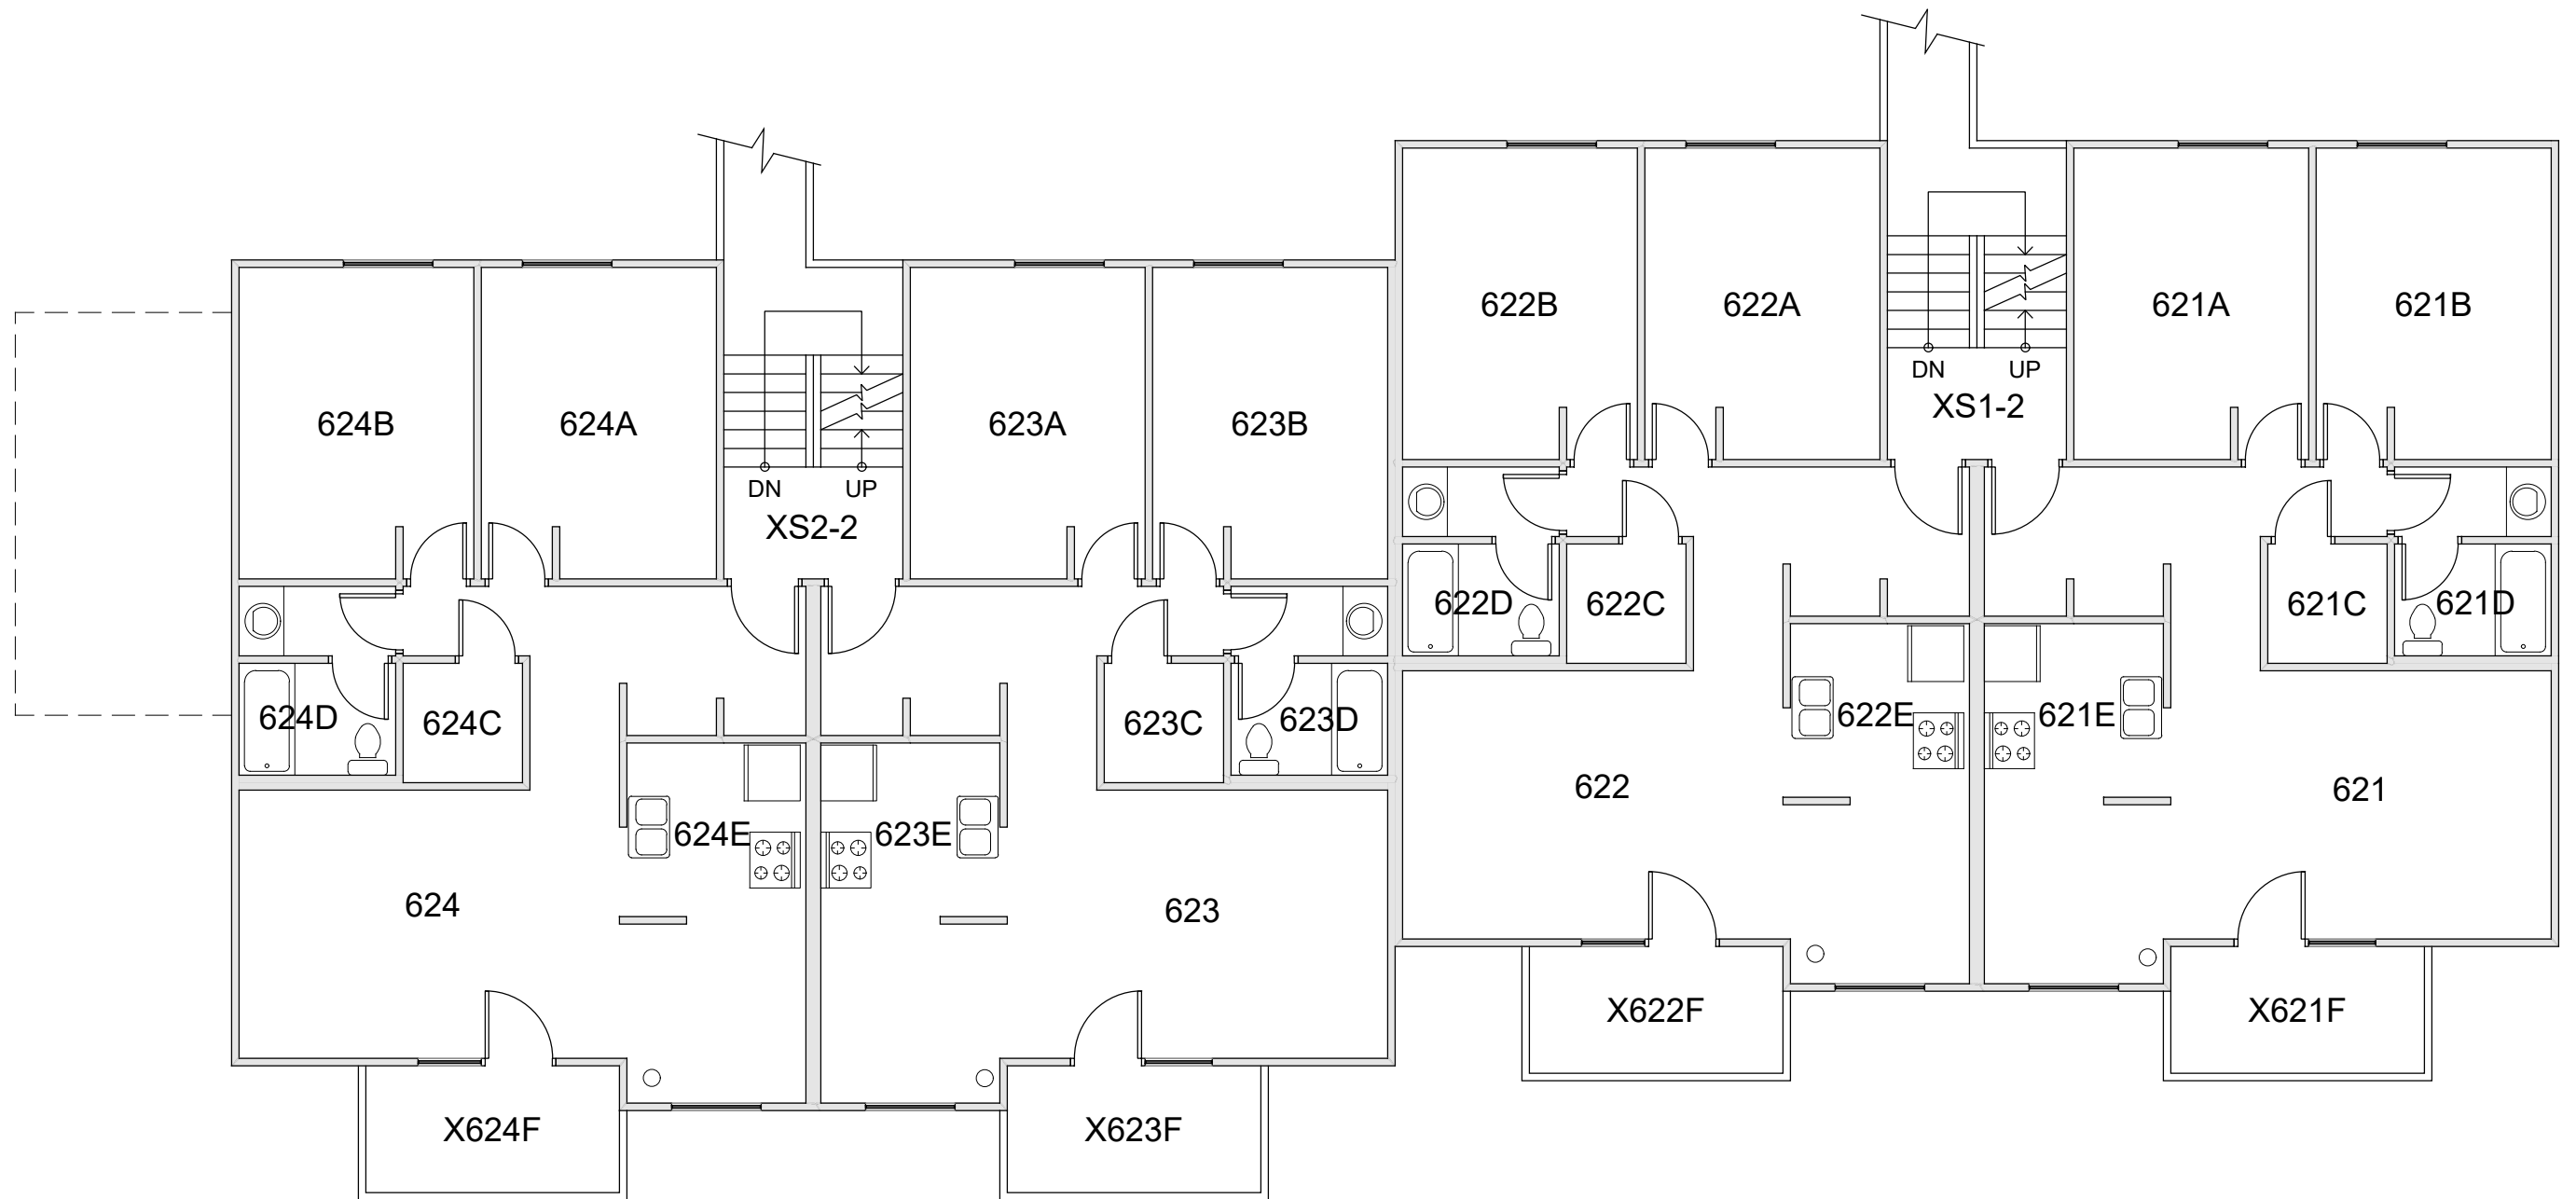

BIRNAM WOOD BLDG 6
FLOOR 1

Last Drawing Revision: 09/05/2018

Last Sync With AIM: 02/09/2017

Building
BW06
Floor #
1

BASE FLOOR PLAN

Western Washington University (WWU) makes these documents available on an "as is" basis. All warranties and representations of any kind with regard to said documents are disclaimed, including the implied warranties of merchantability and fitness for a particular use. WWU does not warrant the documents against deficiencies of any kind.

BIRNAM WOOD BLDG 6
 FLOOR 2
 Last Drawing Revision: 09/05/2018
 Last Sync With AIM: 02/09/2017

Building
BW06
 Floor #
2

BASE FLOOR PLAN

Western Washington University (WWU) makes these documents available on an "as is" basis. All warranties and representations of any kind with regard to said documents are disclaimed, including the implied warranties of merchantability and fitness for a particular use. WWU does not warrant the documents against deficiencies of any kind.

BIRNAM WOOD BLDG 6
FLOOR 3

Last Drawing Revision: 09/05/2018

Last Sync With AIM: 02/09/2017

Building
BW06
Floor #
3