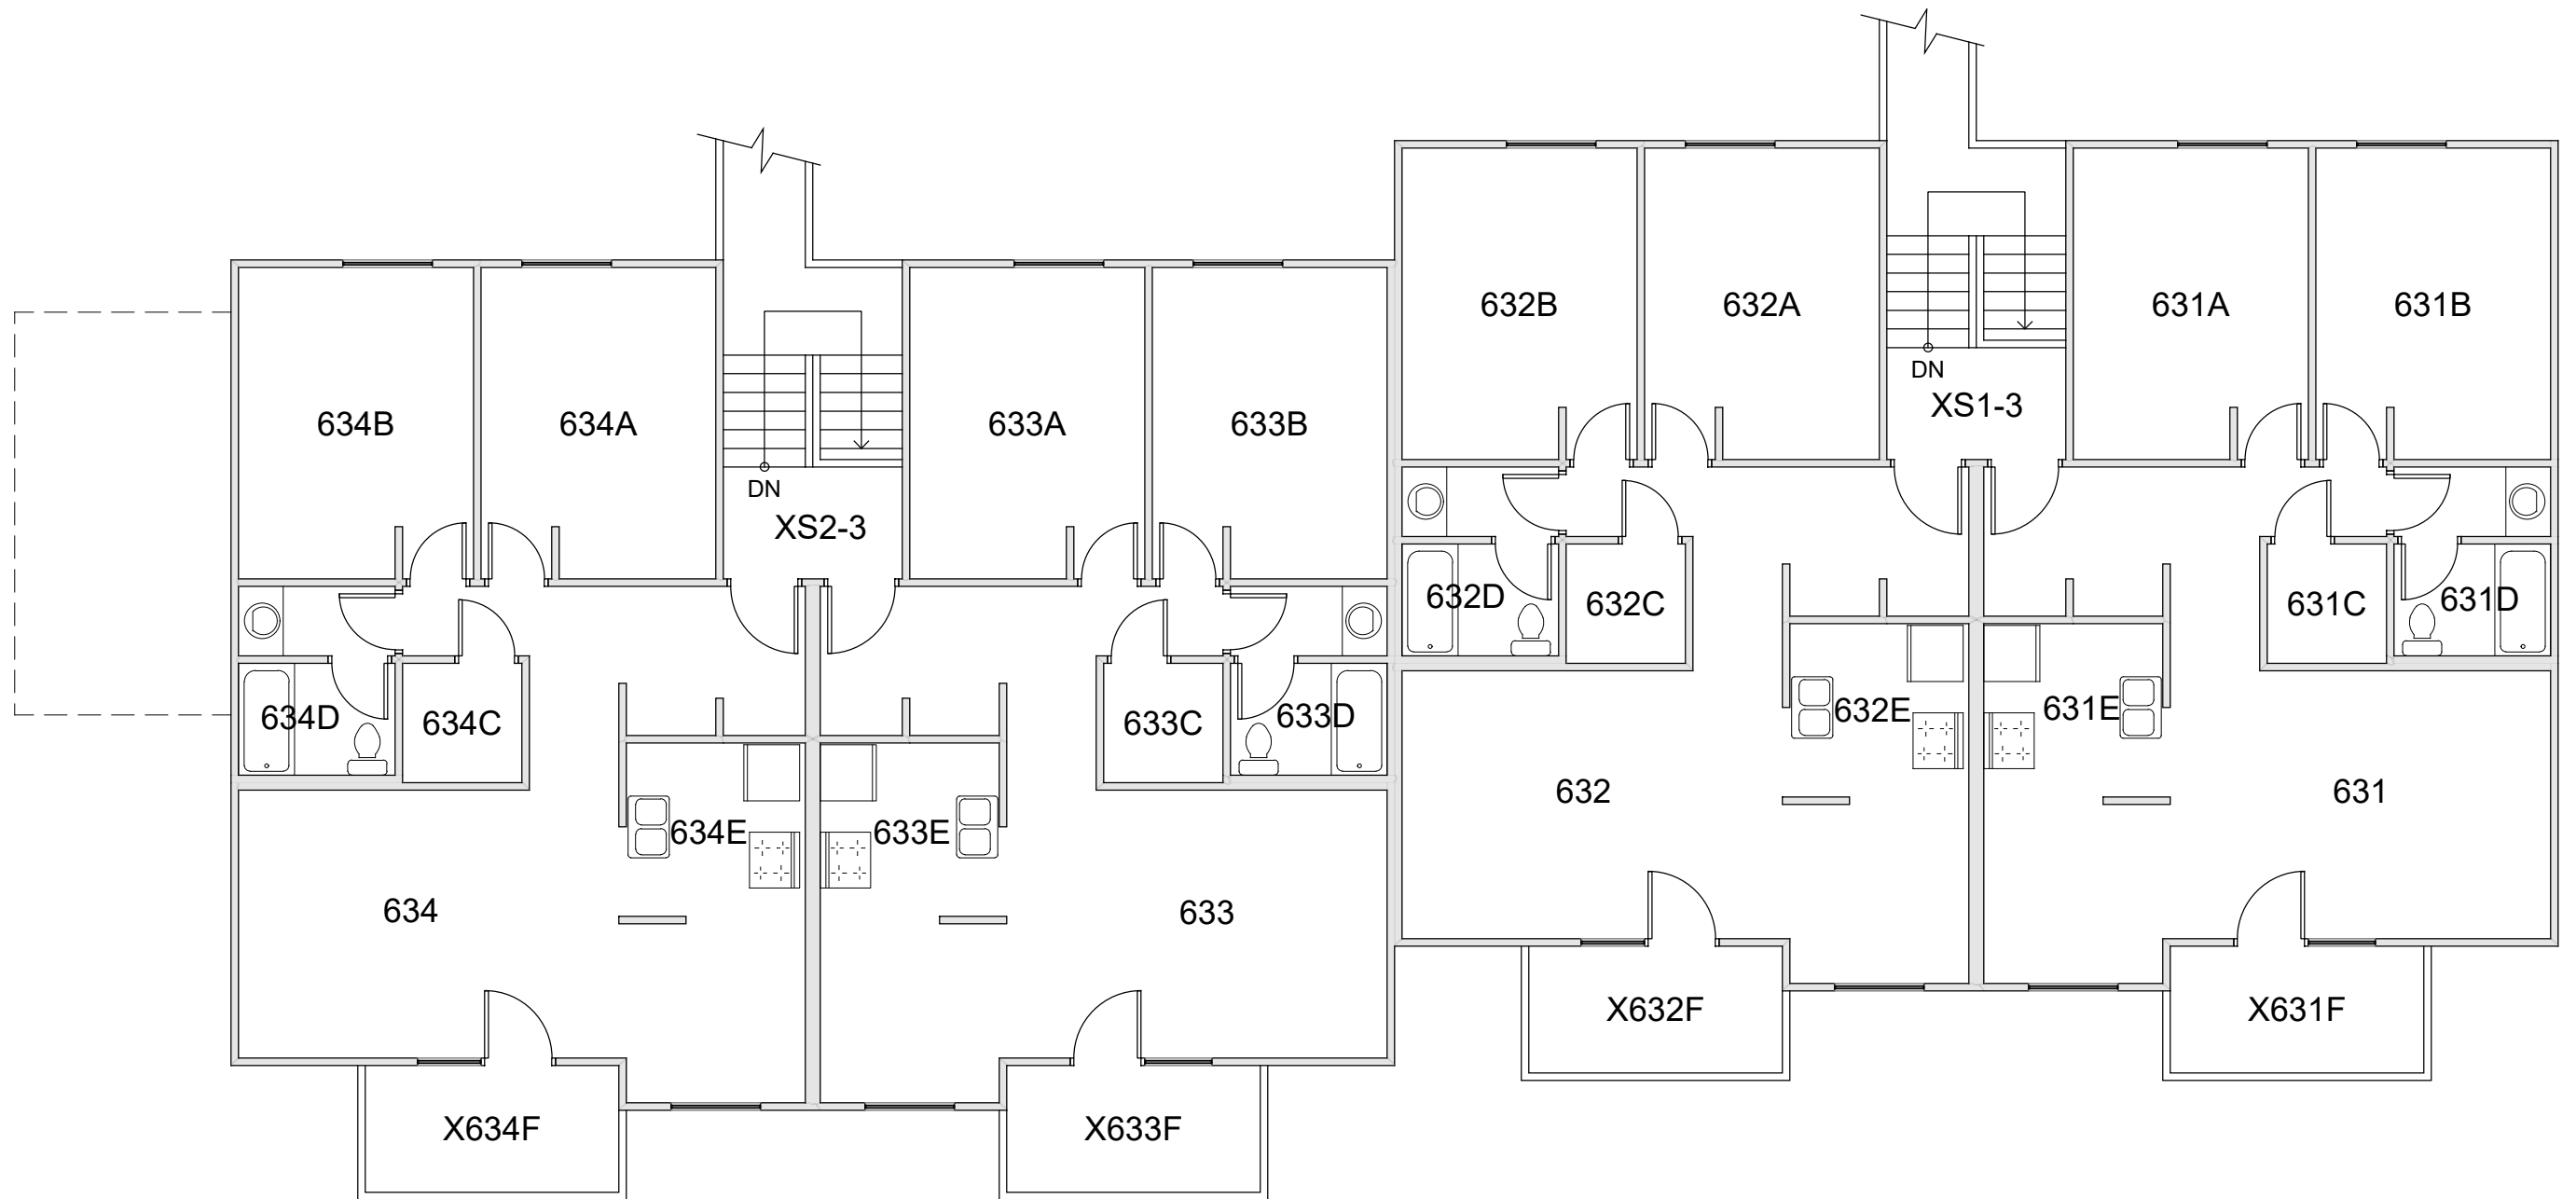

BIRNAM WOOD BLDG 6
FLOOR 1

Last Drawing Revision: 09/05/2018

Last Sync With AIM: 02/09/2017

Building
BW06
Floor #
1

BASE FLOOR PLAN

Western Washington University (WWU) makes these documents available on an "as is" basis. All warranties and representations of any kind with regard to said documents are disclaimed, including the implied warranties of merchantability and fitness for a particular use. WWU does not warrant the documents against deficiencies of any kind.

BIRNAM WOOD BLDG 6
 FLOOR 2
 Last Drawing Revision: 09/05/2018
 Last Sync With AIM: 02/09/2017

Building
BW06
 Floor #
2

BASE FLOOR PLAN

Western Washington University (WWU) makes these documents available on an "as is" basis. All warranties and representations of any kind with regard to said documents are disclaimed, including the implied warranties of merchantability and fitness for a particular use. WWU does not warrant the documents against deficiencies of any kind.

BIRNAM WOOD BLDG 6
FLOOR 3

Last Drawing Revision: 09/05/2018

Last Sync With AIM: 02/09/2017

Building
BW06
Floor #
3