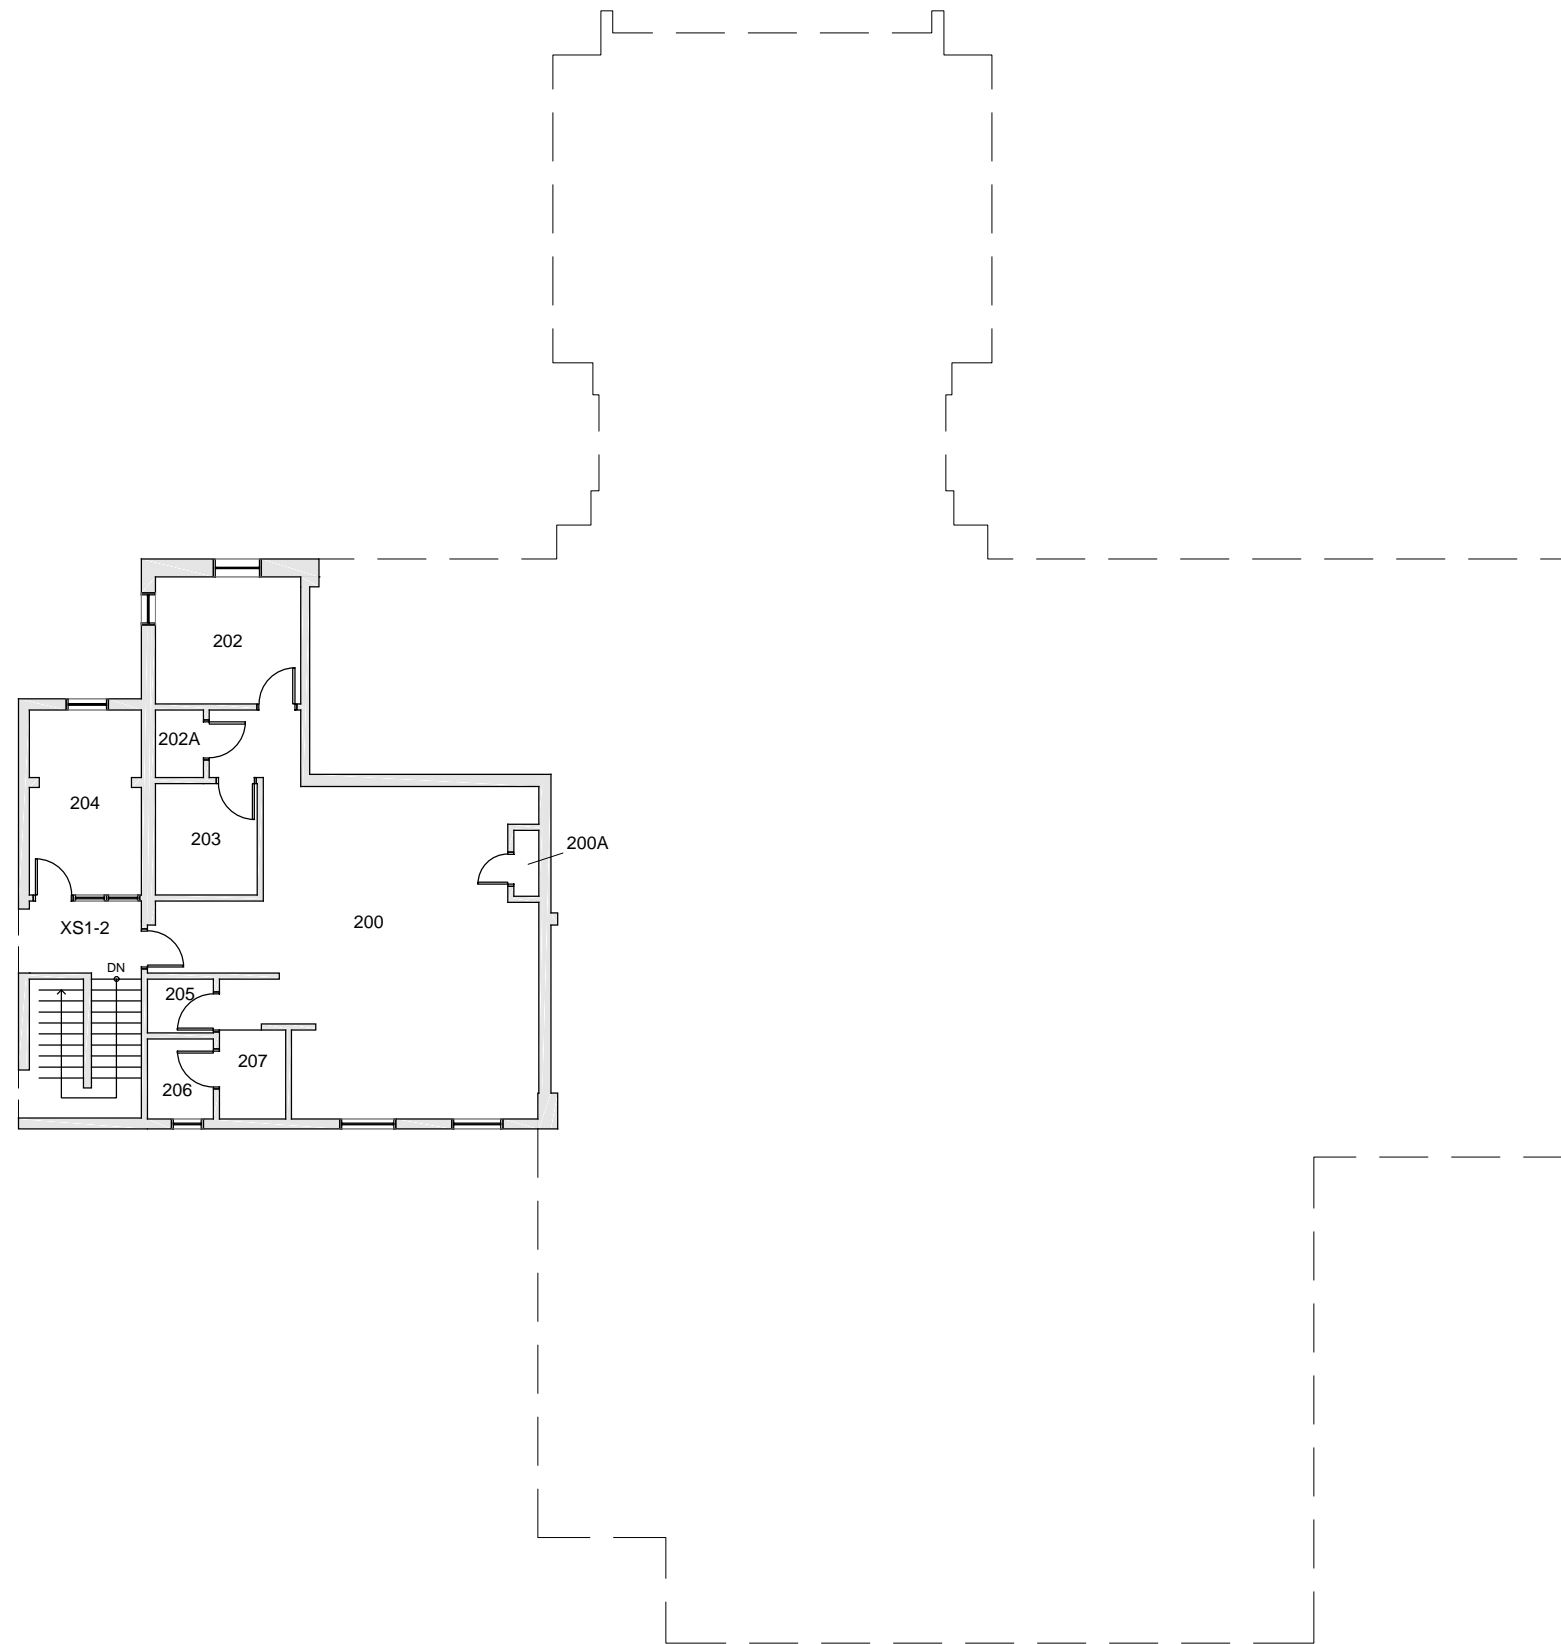

Western Washington University (WWU) makes these documents available on an "as is" basis. All warranties and representations of any kind with regard to said documents are disclaimed, including the implied warranties of merchantability and fitness for a particular use. WWU does not warrant the documents against deficiencies of any kind.

TRUE NORTH

Date Revised: 02/25/2016

STEAM PLANT

FLOOR 2

Last Sync With FAMIS: 11/09/2015

Building Zone	SP
Floor #	2