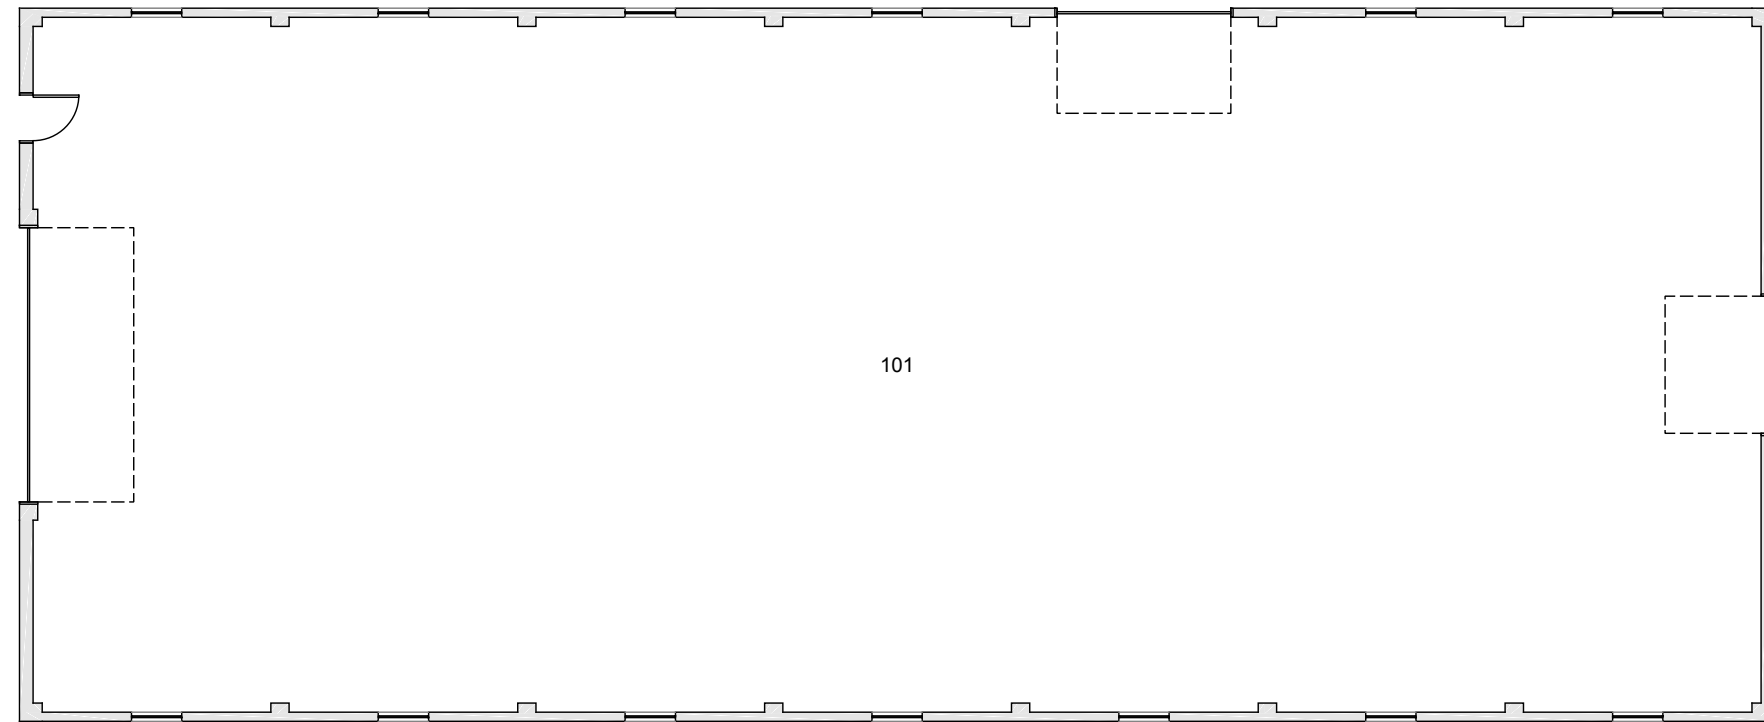

Western Washington University (WWU) makes these documents available on an "as is" basis. All warranties and representations of any kind with regard to said documents are disclaimed, including the implied warranties of merchantability and fitness for a particular use. WWU does not warrant the documents against deficiencies of any kind.

ARMORY MOTOR POOL SHED
FLOOR 1

Date Revised: 03/11/2016 Last Sync With FAMIS: 01/21/2015

Building/Zone	AS
Floor #	1