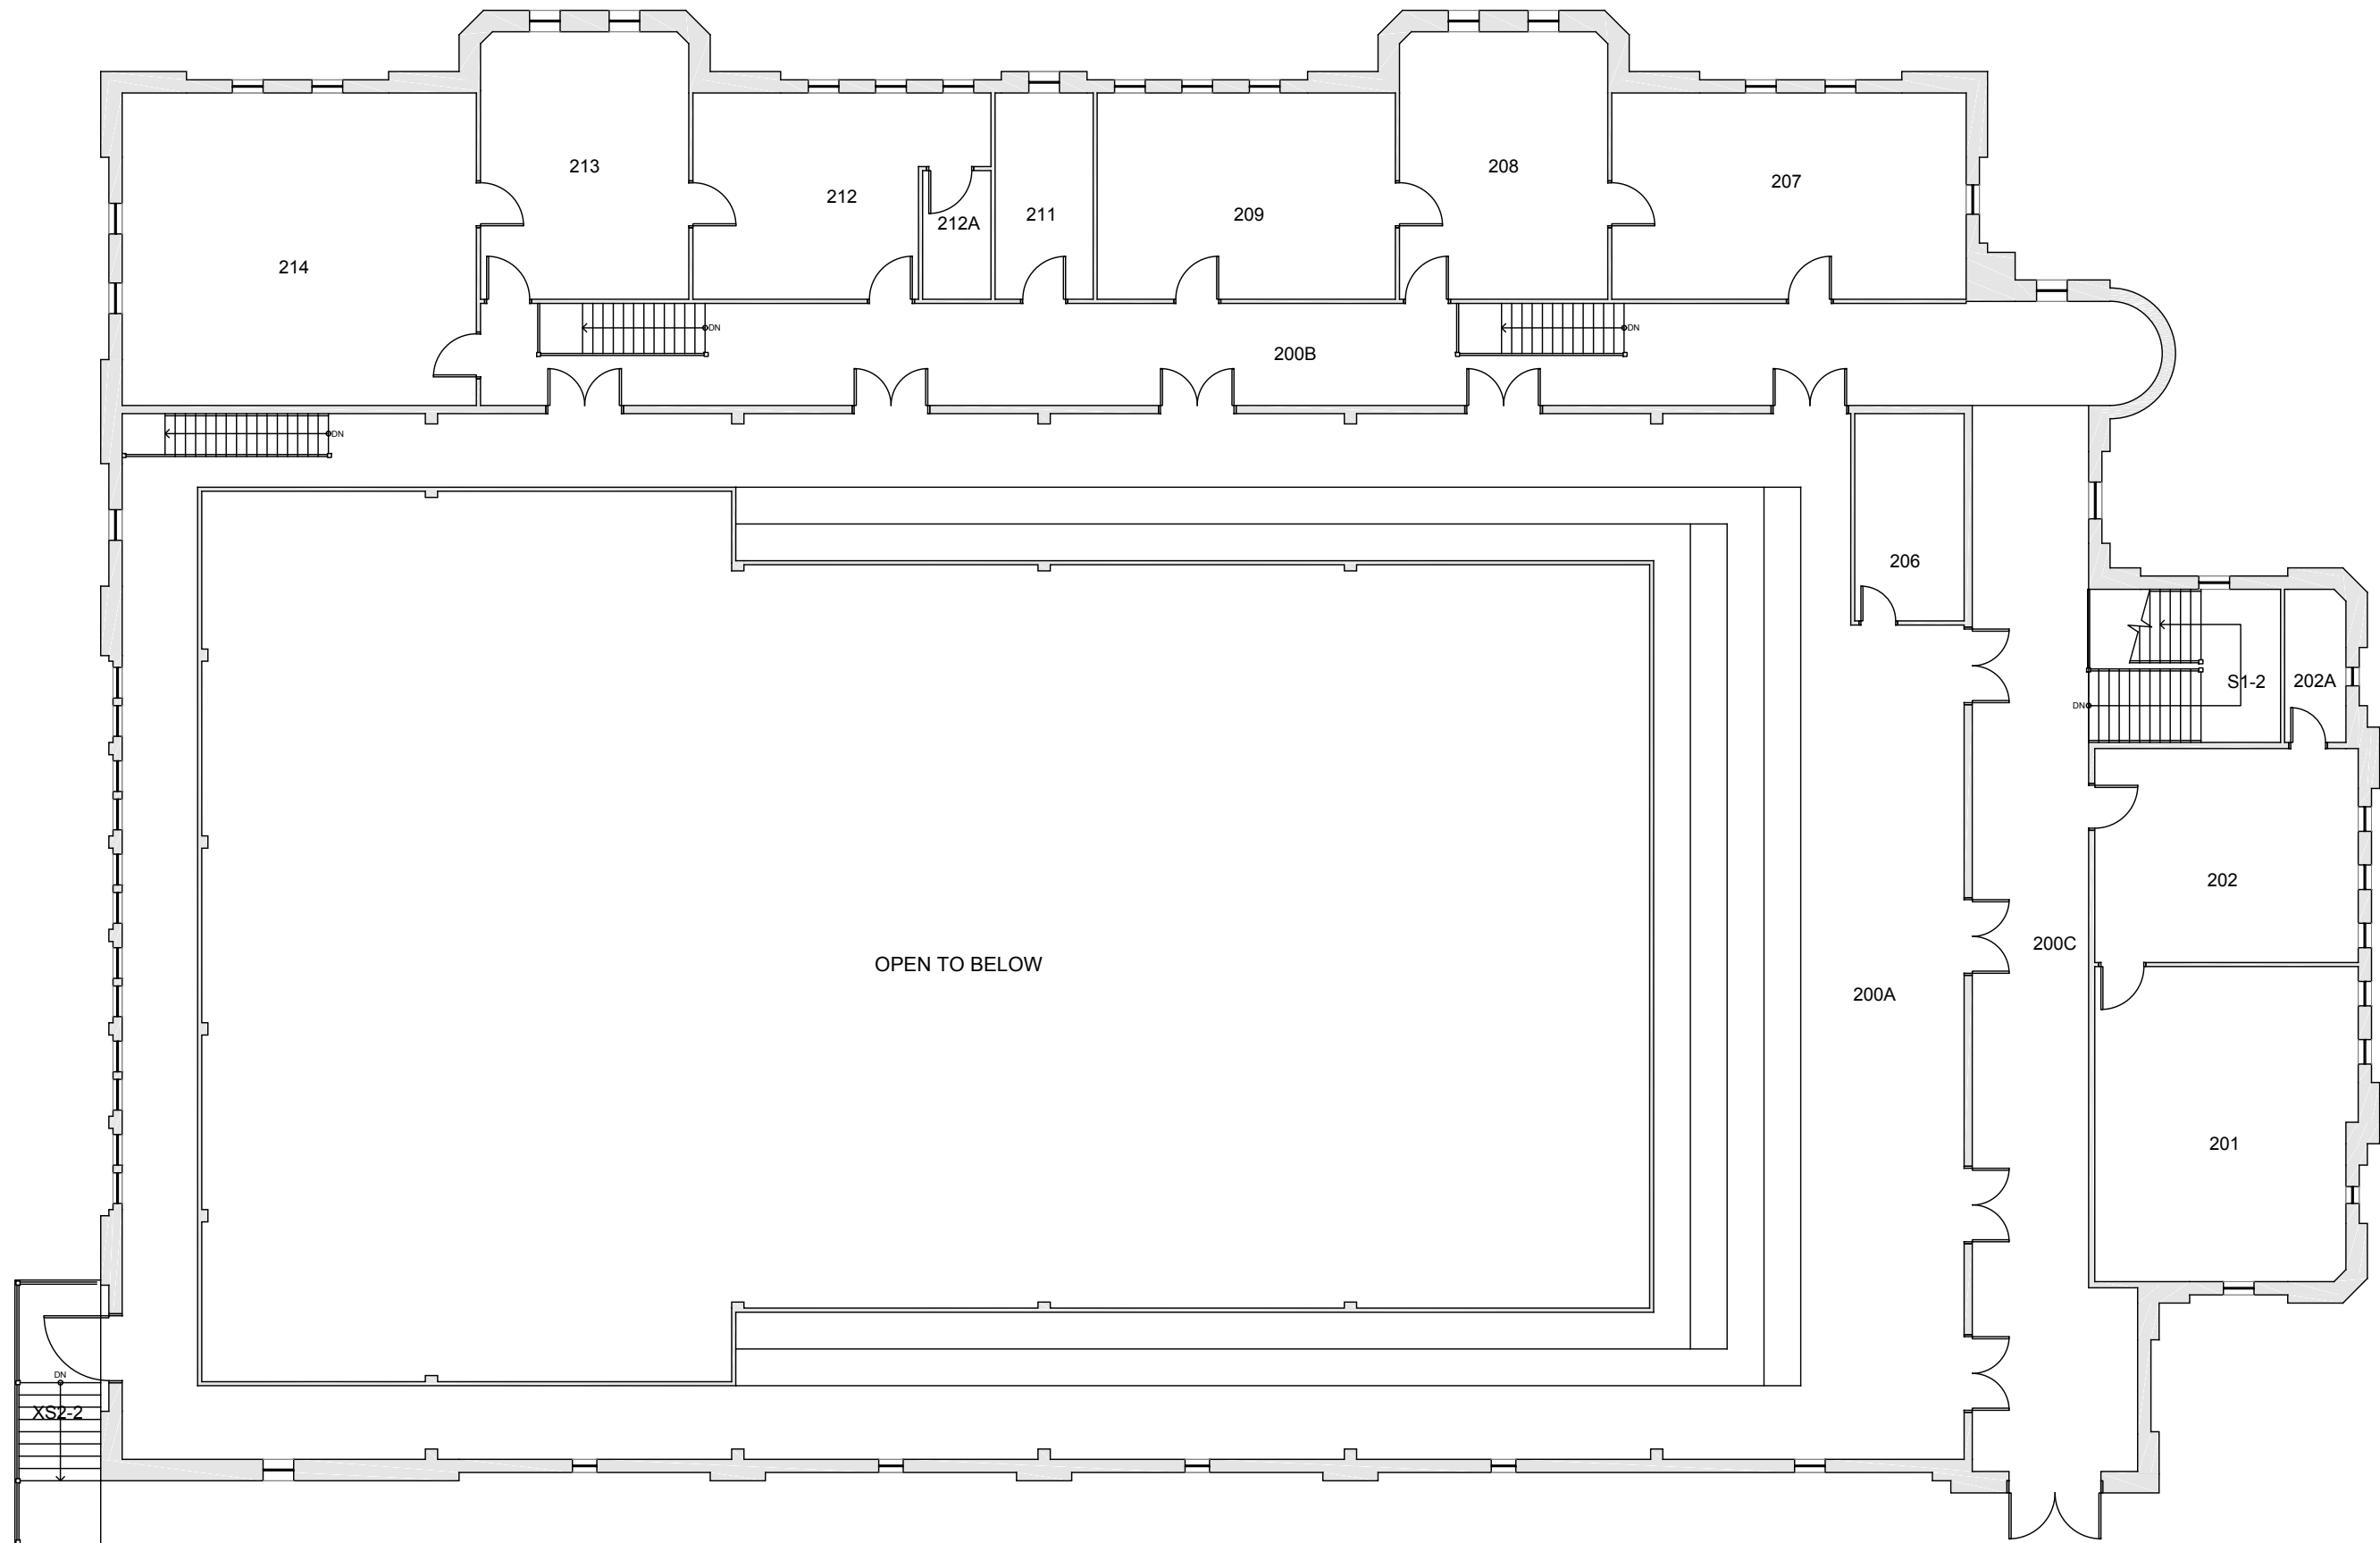

Western Washington University (WU) makes these documents available on an "as is" basis. All warranties and representations of any kind with regard to said documents are disclaimed, including the implied warranties of merchantability and fitness for a particular use. WU does not warrant the documents against deficiencies of any kind.

ARMORY FLOOR 2		Building/Zone AR
Date Revised: 03/11/2016		Floor # 2
		Last Sync With FAMIS: 01/20/2015