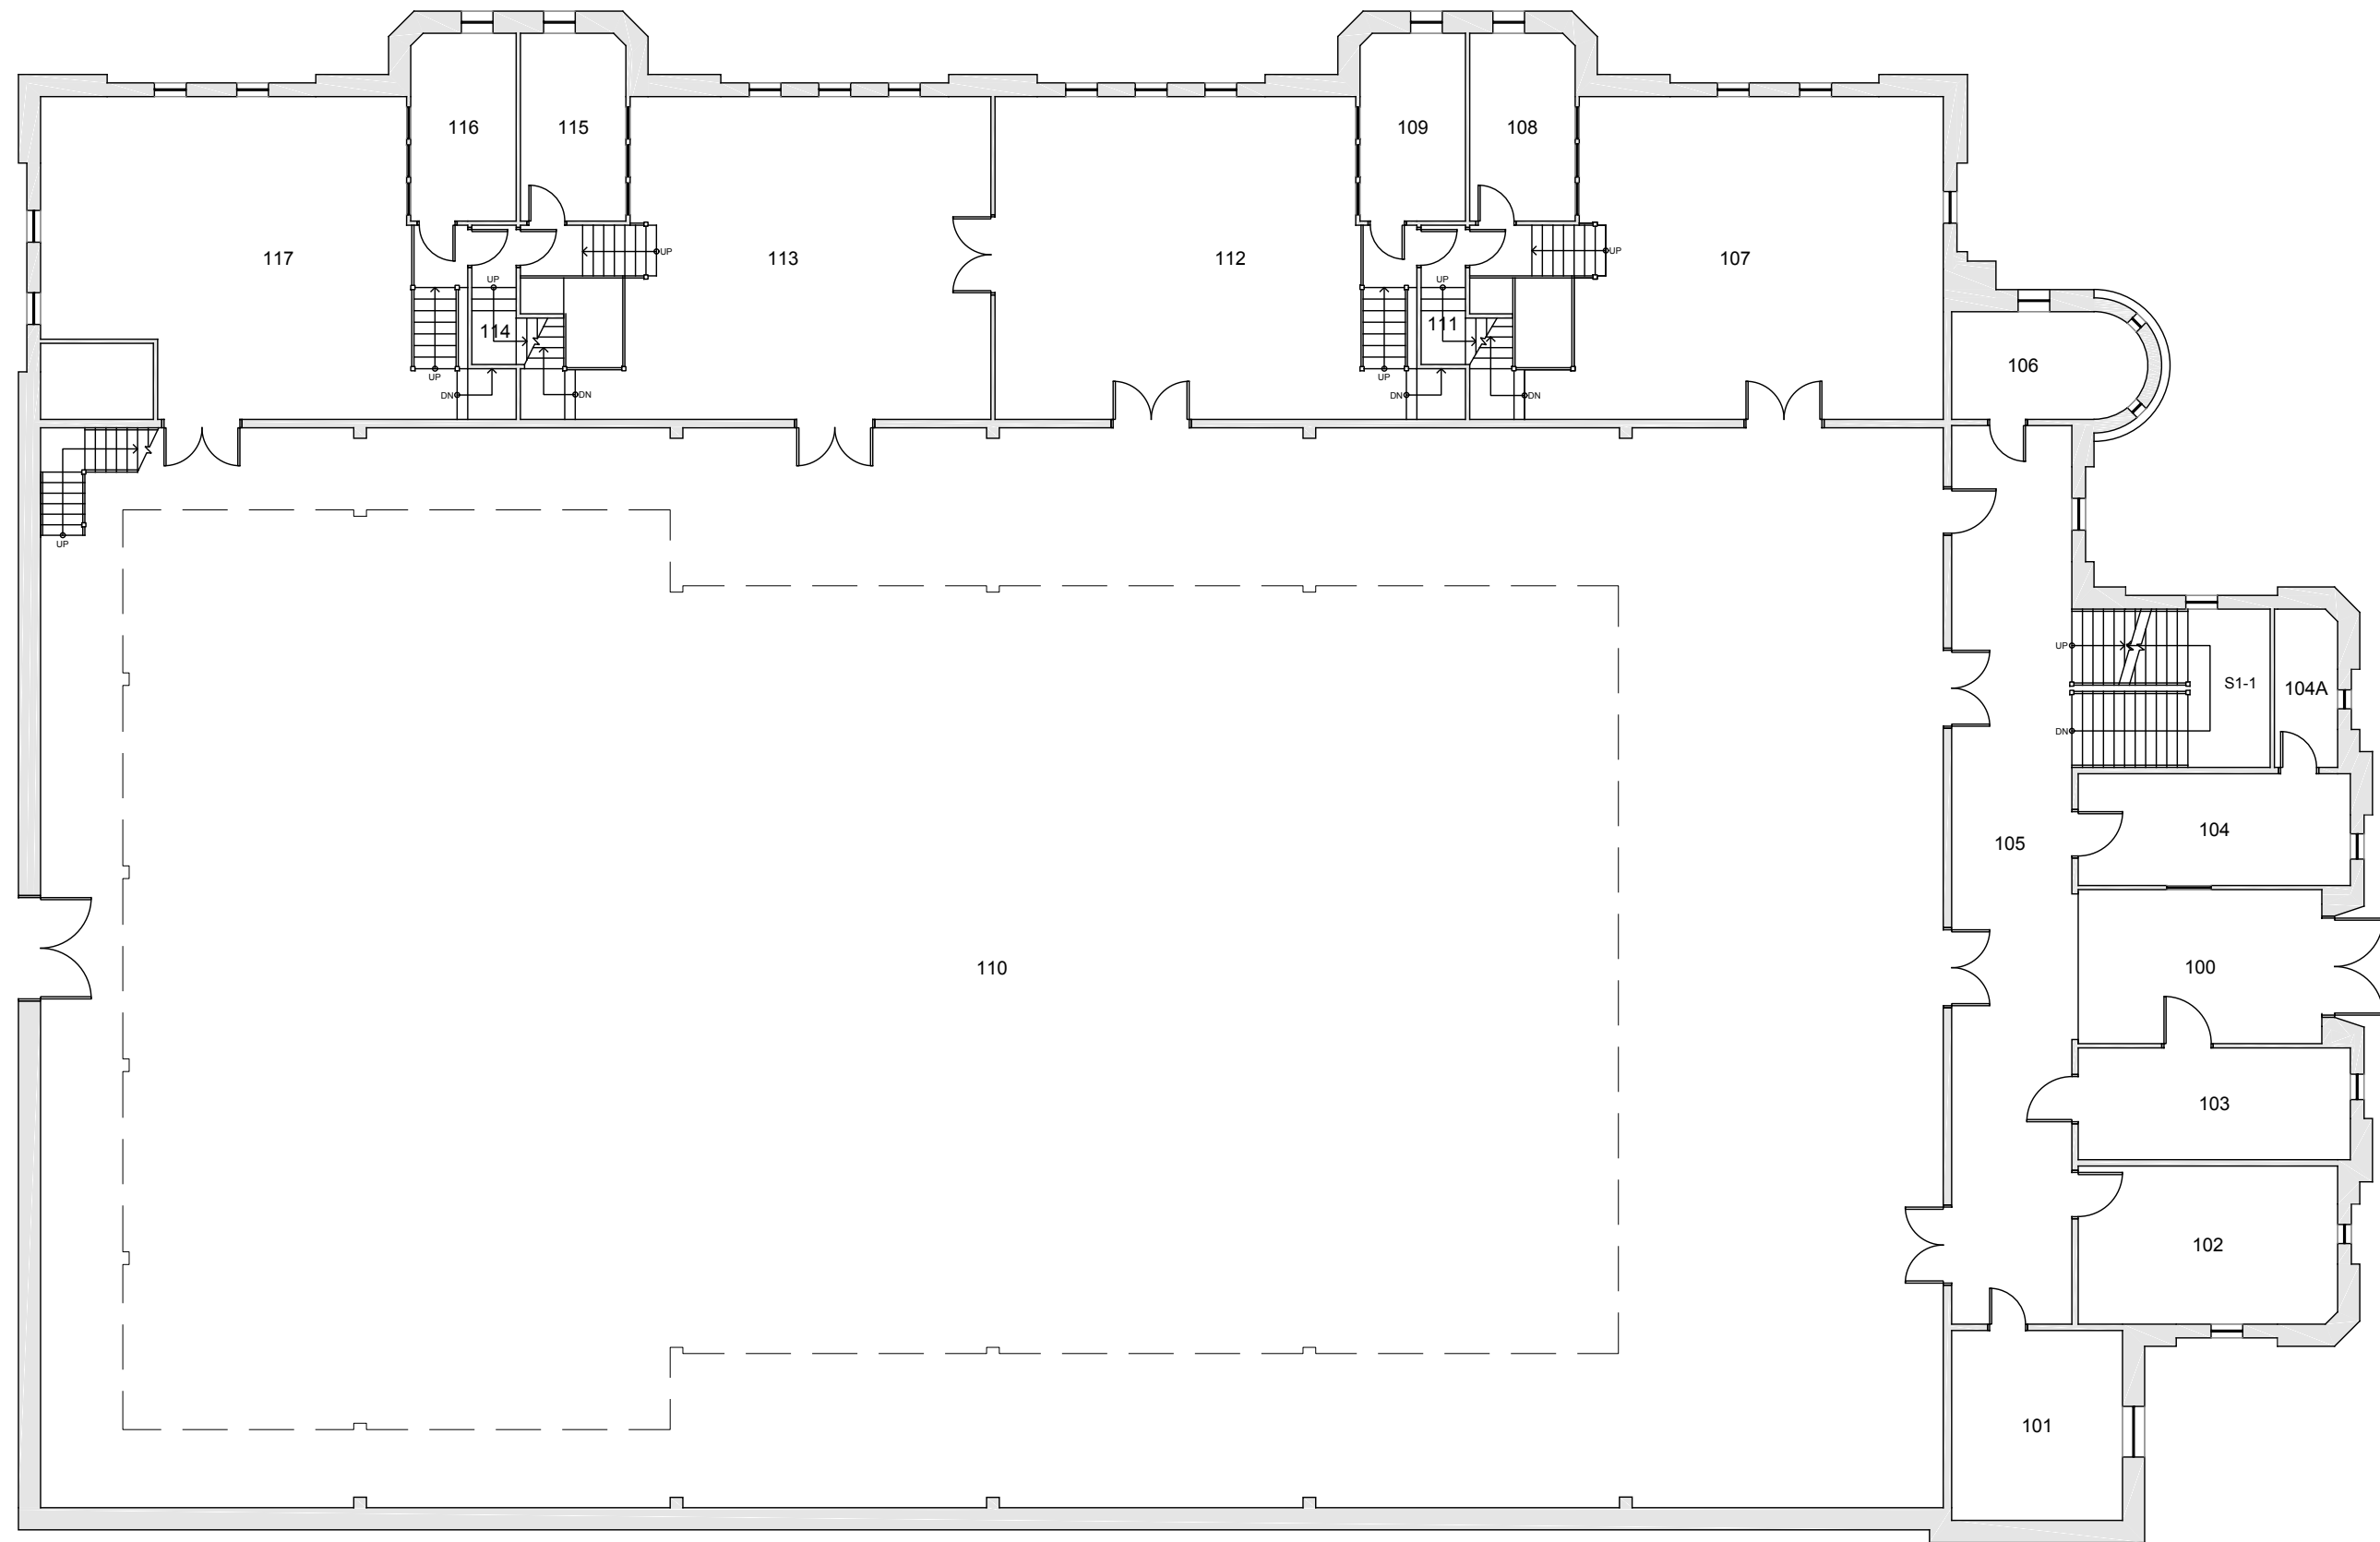

TRUE NORTH

Date Revised: 03/11/2016

ARMORY BASEMENT

Last Sync With FAMIS: 01/20/2015

Building/Zone	AR
Floor #	B

Western Washington University (WVU) makes these documents available on an "as is" basis. All warranties and representations of any kind with regard to said documents are disclaimed, including the implied warranties of merchantability and fitness for a particular use. WVU does not warrant the documents against deficiencies of any kind.