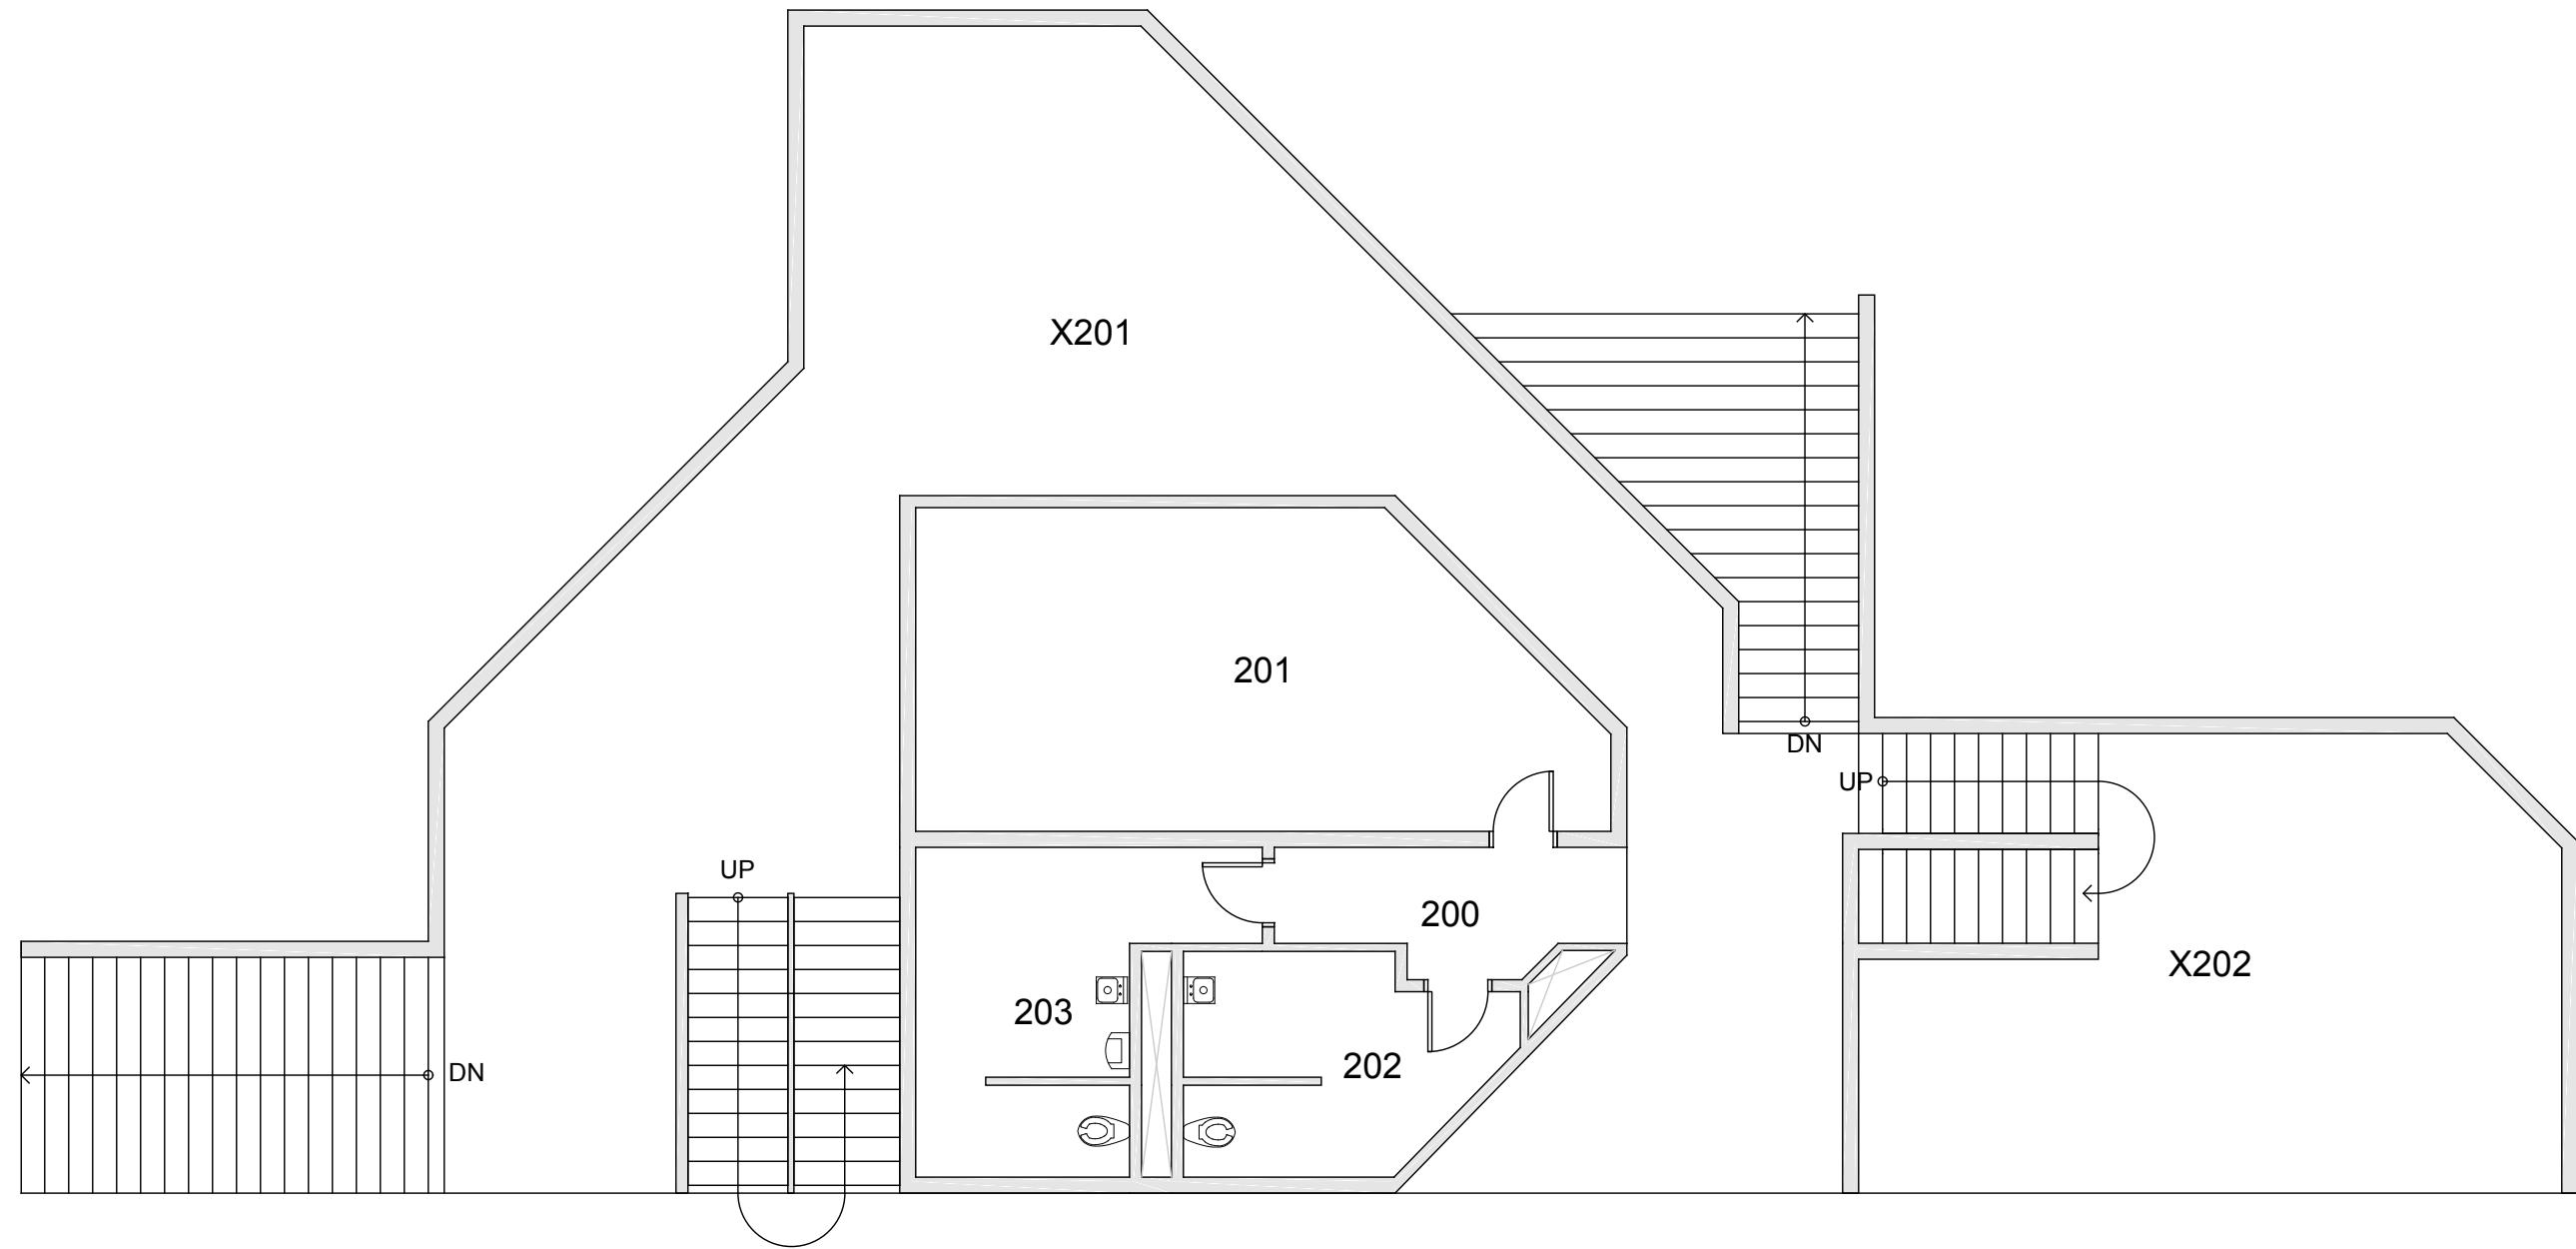

TRUE NORTH

Date Revised: 03/11/2016

BASEBALL FIELD STORAGE

FLOOR 1

Last Sync With FAMIS: 02/08/2016

Building/Zone	SB
Floor #	1

Western Washington University (WWU) makes these documents available on an "as is" basis. All warranties and representations of any kind with regard to said documents are disclaimed, including the implied warranties of merchantability and fitness for a particular use. WWU does not warrant the documents against deficiencies of any kind.

TRUE NORTH

Date Revised: 03/11/2016

BASEBALL FIELD STORAGE

ROOF

Last Sync With FAMIS: 02/08/2016

Building/Zone	SB
Floor #	2