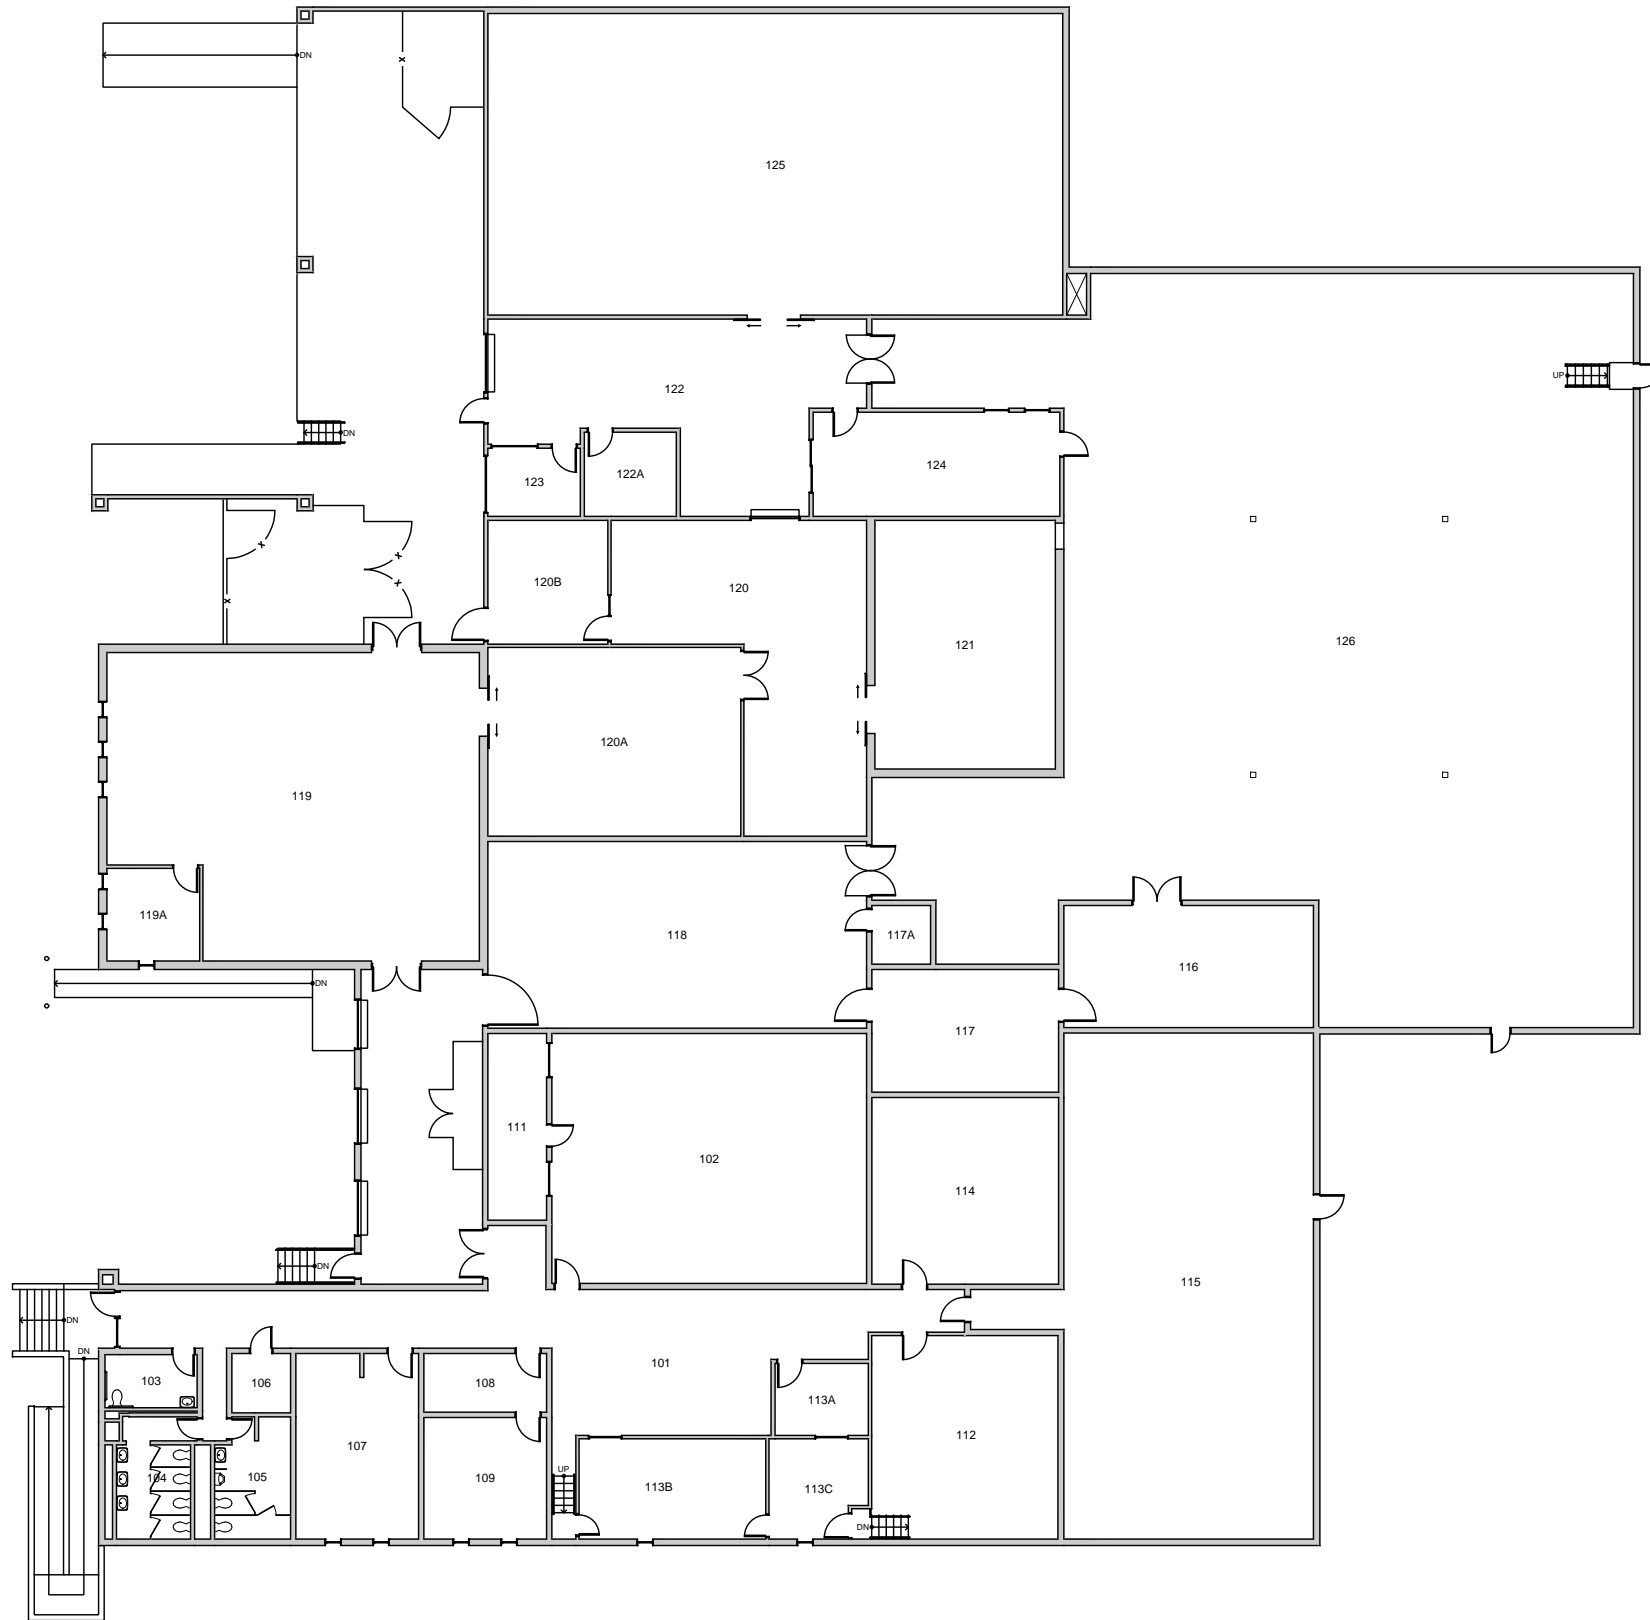

TRUE NORTH

Date Revised: 03/11/2016

COMMISSARY BASEMENT

Last Sync With FAMIS: 01/08/2016

Building/Zone

CM

Floor #

B