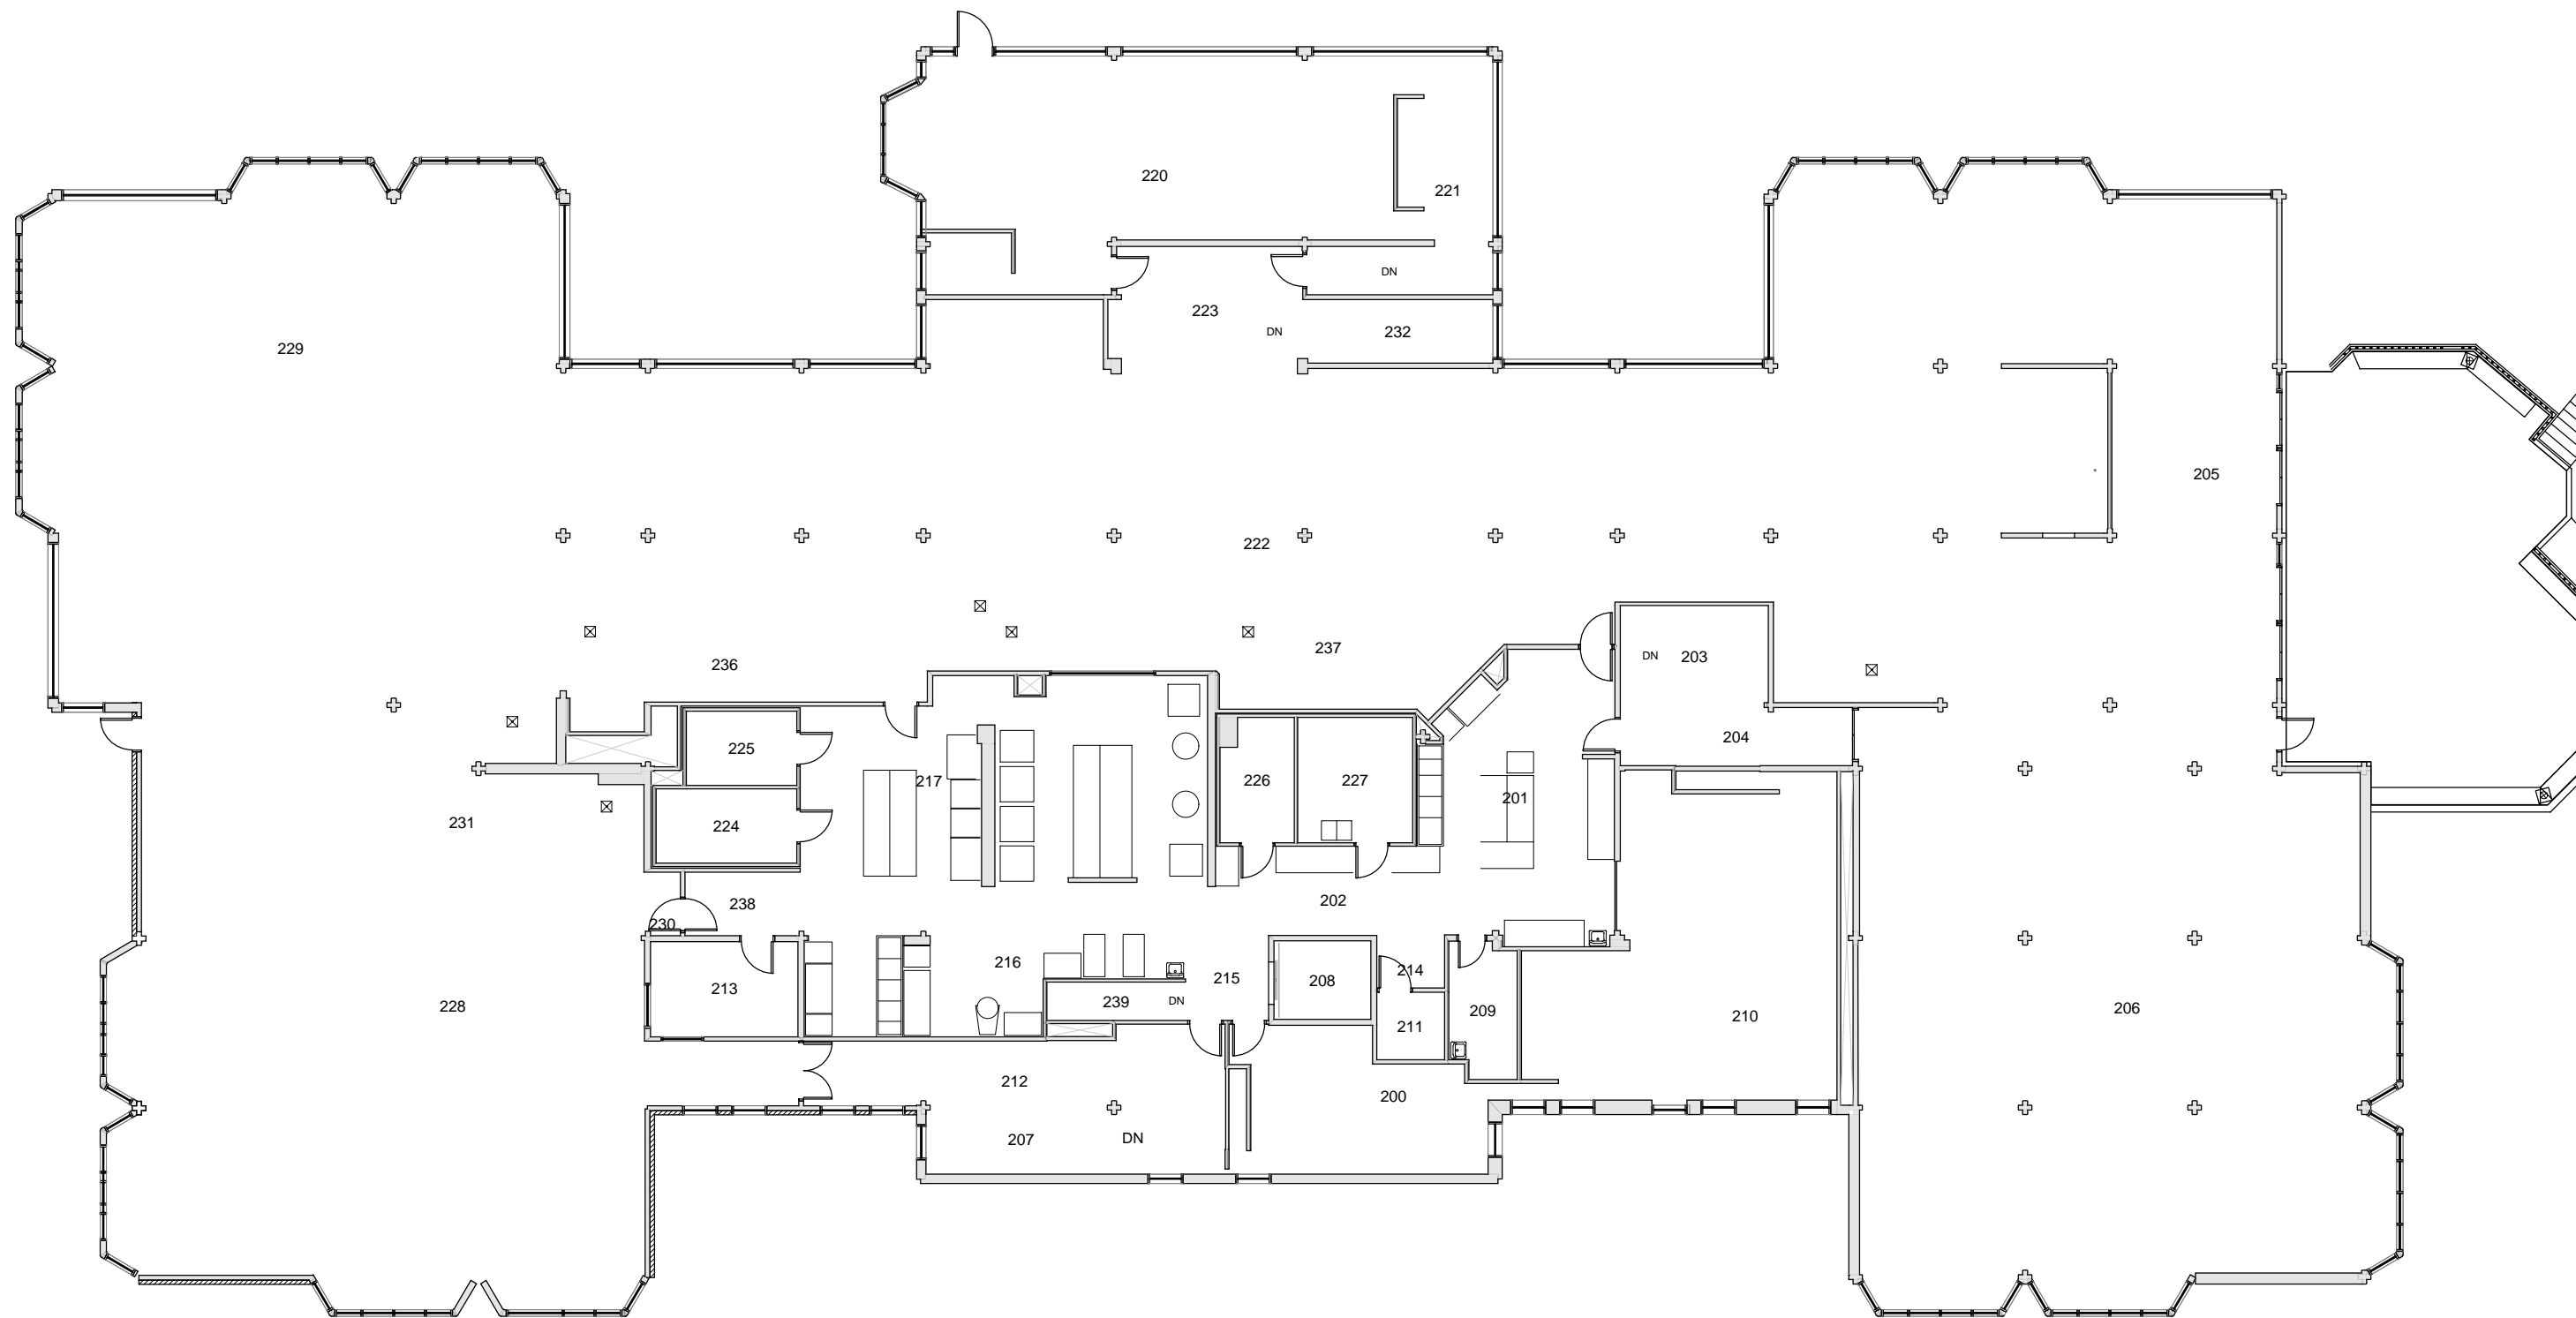

BASE FLOOR PLAN

Western Washington University (WWU) makes these documents available on an "as is" basis. All warranties and representations of any kind with regard to said documents are disclaimed, including the implied warranties of merchantability and fitness for a particular use. WWU does not warrant the documents against deficiencies of any kind.

Last Drawing Revision: 07/10/2018

RIDGEWAY COMMONS
FLOOR 1

Last Sync With AIM: 02/09/2017

Building	RC
Floor #	01

BASE FLOOR PLAN

Western Washington University (WWU) makes these documents available on an "as is" basis. All warranties and representations of any kind with regard to said documents are disclaimed, including the implied warranties of merchantability and fitness for a particular use. WWU does not warrant the documents against deficiencies of any kind.

RIDGEWAY COMMONS
FLOOR 2

Last Drawing Revision: 05/23/2017 Last Sync With AIM: 02/09/2017

Building	RC
Floor #	02